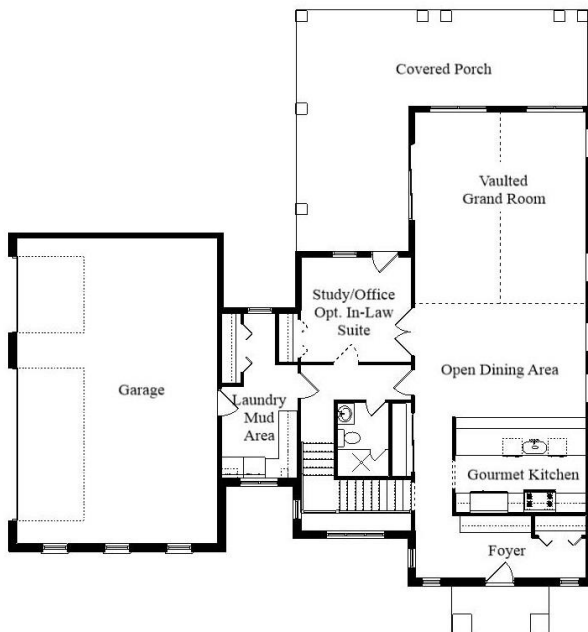

Your Land Your Style Your Home Your Way
Design + Build = Your Best Value

Tuscaloosa Cabin 2575 Sq.Ft.

Copyright © 2020 Kraus Design Build
All Rights Reserved

The **Kraus** Company
DESIGN BUILD

248-972-5549