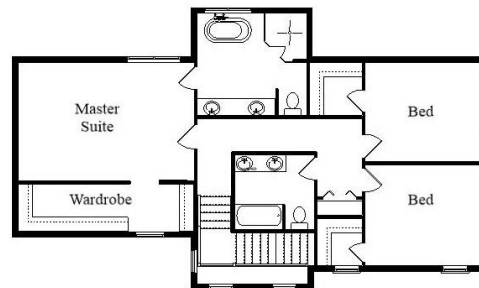

Your Land Your Style Your Home Your Way
Design + Build = Your Best Value

Tuscaloosa Cabin 2575 Sq.Ft.

Copyright © 2020 Kraus Design Build
All Rights Reserved

The **Kraus** Company
DESIGN BUILD

248-972-5549