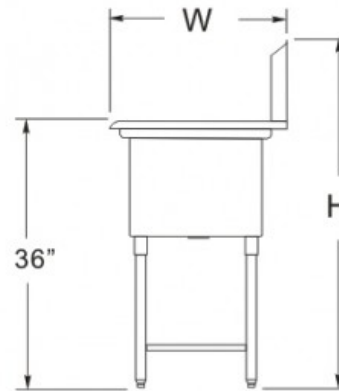

WICKETTS STAINLESS

SPECIFICATION

Stainless Steel Sink
2-TUB 2- DB

- ALL MADE OF TYPE 304 STAINLESS STEEL
- STAINLESS STEEL LEGS WITH CROSS BRACING FOR FIRM SUPPORT
- EXTRA WELDED UNDER TUBS FOR LONGEVITY.
- STRAINERS INCLUDED

D
(Left & Right Board)

Two Tub Sink w/2 Drain Boards

Product Number	Ga	DBRD Side	DBRD length	Bowl Size (Inch)			Overall Size (Inch)		
				W	L	D	W	L	H
WE 1515-2D	18	L&R	15	15	15	12	21	60	45
WE 1818-2D	18	L&R	18	18	18	12	24	72	45
WH 1824-2D	16	L&R	18	24	18	14	30	72	45
WH 2024-2D	16	L&R	20	24	20	14	30	80	45
WH 2424-2D	16	L&R	24	24	24	14	30	96	45