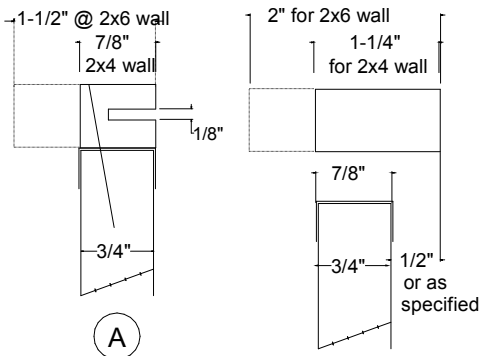

Waterloo Mfg., Inc.

Waterloo Mfg., Inc.

606 N. Bell Blvd. Cedar Park, Texas 78613

(512) 219-1935 fax; (512) 219-7378 e-mail: jcburch@wlmfg.com

Web Site : WLMFG.COM

Standard unit section through split jamb

Special unit section #1 for drywall return

Standard 6/8 pocket door frame for 3-1/2" wall

Special unit section #2 for drywall return

Special unit section #3 split jamb shipped but not attached