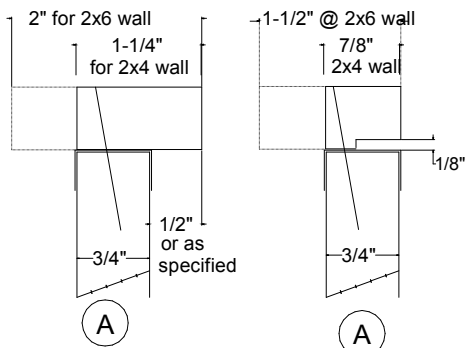

Waterloo Mfg., Inc.

Waterloo Mfg., Inc.

606 N. Bell Blvd. Cedar Park, Texas 78613

(512) 219-1935 fax; (512) 219-7378 e-mail: jcburch@wlmfg.com

Web Site : WLMFG.COM

Standard unit section through split jamb

Special unit section #1 for drywall return

Standard 6/8 pocket door frame for 3-1/2" wall

Special unit section #2 for drywall return

Special unit section #3 split jamb shipped but not attached