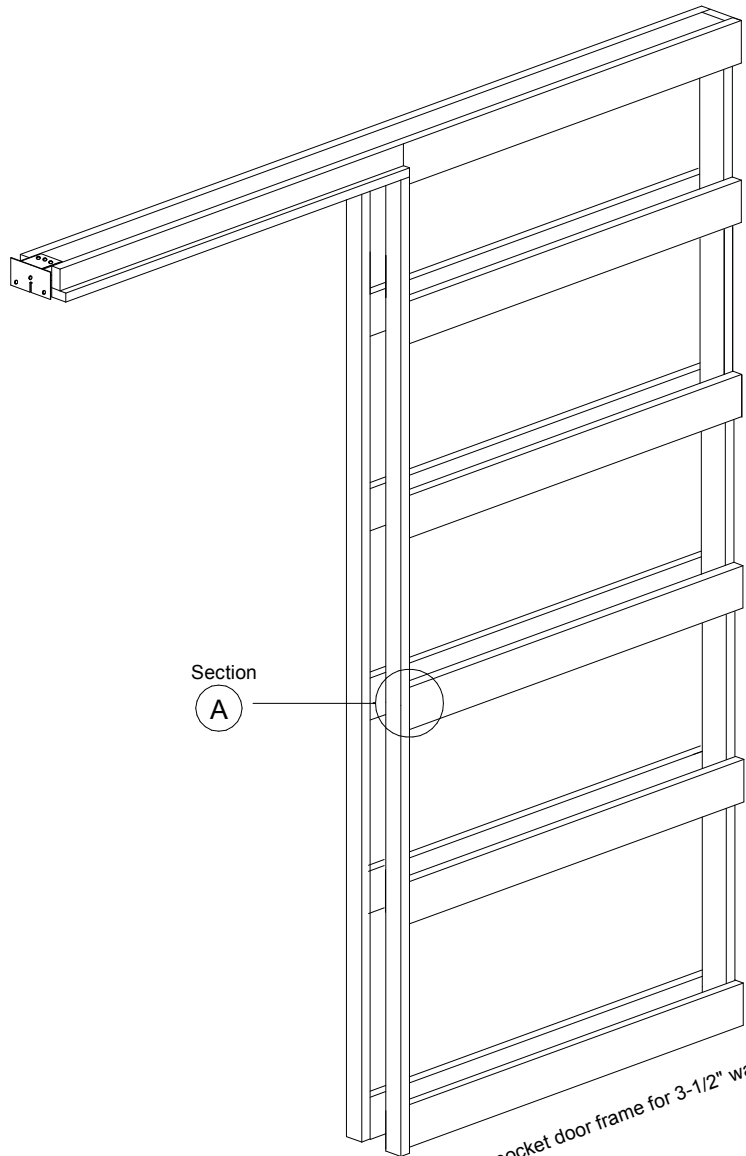

Waterloo Mfg., Inc.

Waterloo Mfg., Inc.

606 N. Bell Blvd. Cedar Park, Texas 78613

(512) 219-1935 fax; (512) 219-7378 e-mail: jcburch@wlmfg.com

Web Site : WLMFG.COM

Standard unit section through split jamb

Special unit section #1 for drywall return

Standard 6/8 pocket door frame for 3-1/2" wall

Special unit section #2 for drywall return

Special unit section #3 split jamb shipped but not attached