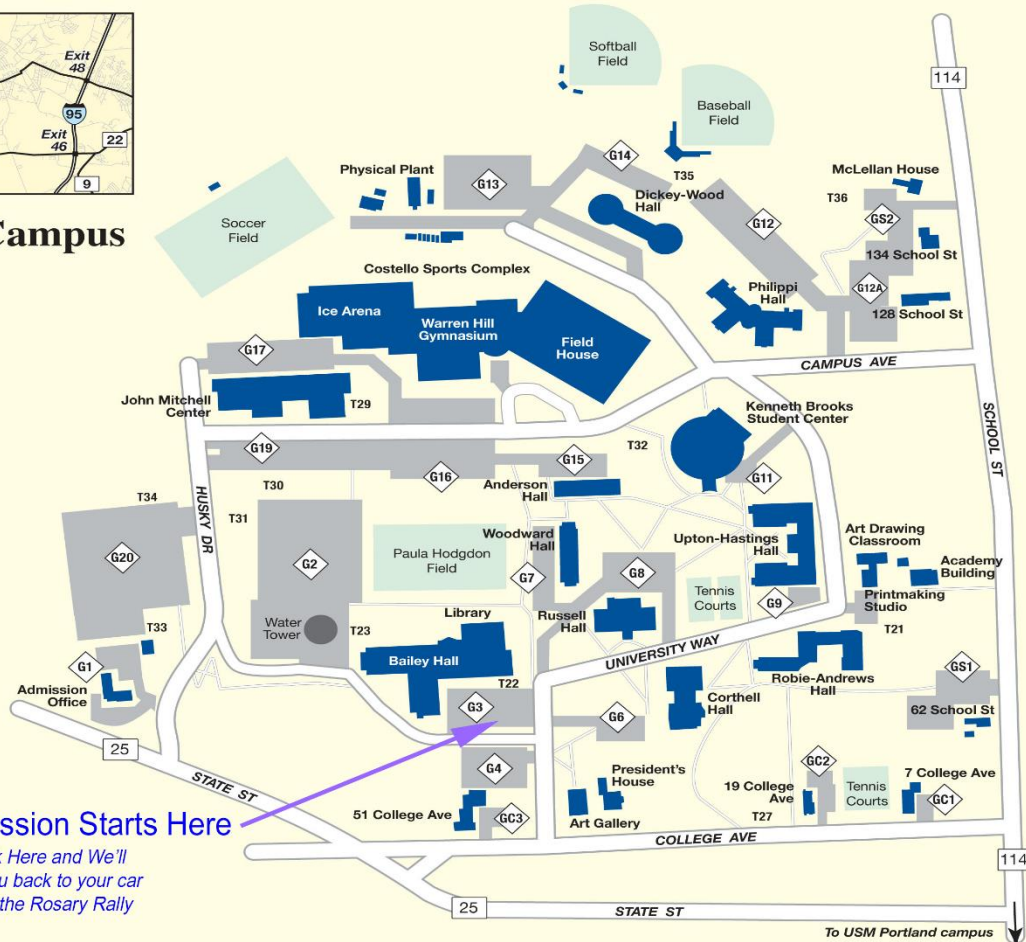

USM Gorham Campus

The Procession Starts Here

*Park Here and We'll
get you back to your car
after the Rosary Rally*

MaineNeedsFatima.org

To USM Portland campus