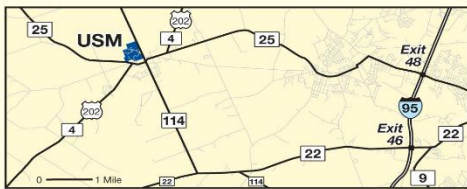

2nd Rosary Rally & Procession

Map and Information

Our Second Procession will start in the Parking Lot of USM – Gorham Campus
Saturday August 11th, (**Registration starts at 10:30am**) Procession begins at 11:00am Sharp!

Parking:

- ✓ Parking is available in front of Bailey Hall. Look for our signs and tent. We are providing adult volunteers to get drivers back to their vehicles after the Rosary Rally.

Attire:

- ✓ While your very participation in our Procession and Rosary Rally is certain to please Our Blessed Mother, we are asking participants to consider wearing their "Sunday Best". First Communion kids may want to wear those awesome outfits too! Regardless of what you choose to wear, don't miss out on this great event!

Extra Notes:

- ✓ This is a **rain or shine** event.
- ✓ **Gorham V.I.P.S** will be escorting us to St. Annes Church.
- ✓ Individuals who have trouble walking can watch the procession from our **VIDEO FEED** at St. Annes as we march and sing through town. (You could also volunteer in one of our "safety" cars as we make our way through town.)
- ✓ More information can be found on our website at www.MaineNeedsFatima.org or call 207-615-0575
- ✓ Want to volunteer for this event? Email: Ellen@MaineNeedsFatima.org

USM Gorham Campus

The Procession Starts Here

*Park Here and We'll
get you back to your car
after the Rosary Rally*

MaineNeedsFatima.org

To USM Portland campus