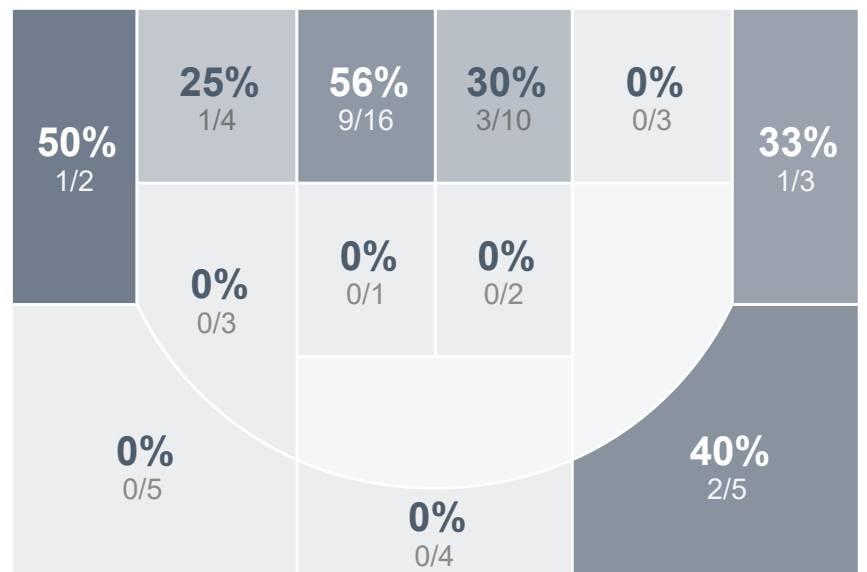

Dickinson High School