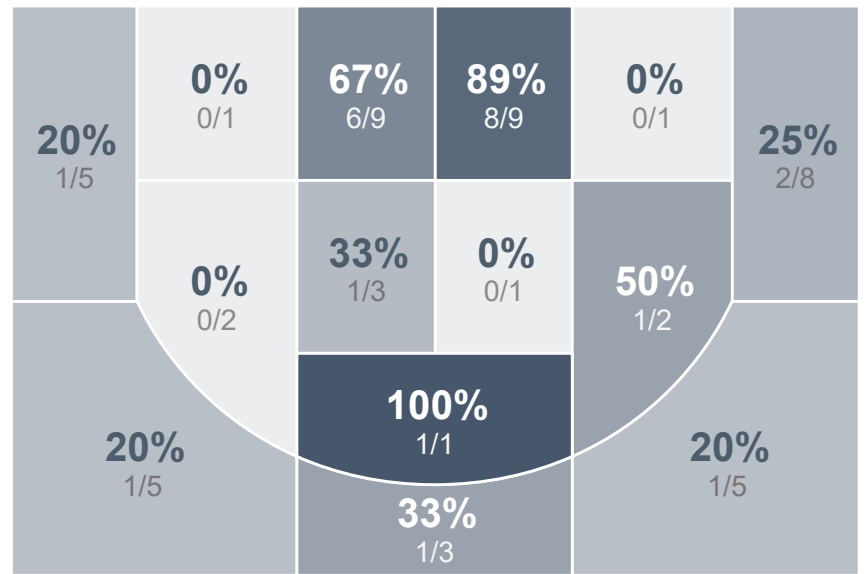

St. Mary's Saints Girls Basketball