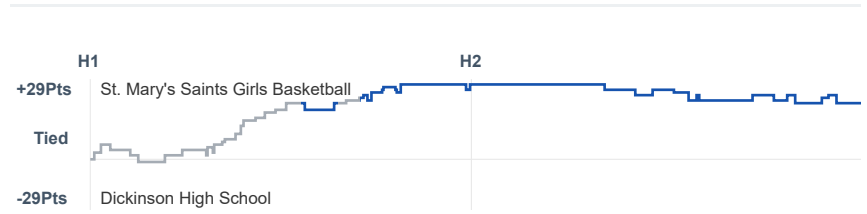

Box Score Report

SMCHS vs Dickinson - Feb 20, 2023 - W 69-42

Period Stats

Team	1	2	Final
SMCHS	45	24	69
DHS	18	24	42

Run Graph

Team Stats

	SMCHS	DHS
Field Goal %	41.8%	29.3%
Effective Field Goal %	47.3%	32.8%
2FG Made/Attempted	17/29	13/39
2FG%	58.6%	33.3%
3FG Made/Attempted	6/26	4/19
3FG%	23.1%	21.1%
FT Made/Attempted	17/28	4/9
Free Throw Percentage	60.7%	44.4%
Points Per Possession	0.93	0.58
Transition Points	16	4
Points Off Turnovers	17	12
Second Chance Points	11	13
Points in the Paint	30	24
Offensive Rebounds	13	9
Defense Rebounds	34	22
Assists	16	7
Deflections	24	7
Steals	12	8
Blocks	4	2
Turnovers	19	19
Personal Fouls	16	23
Charges Taken	1	0