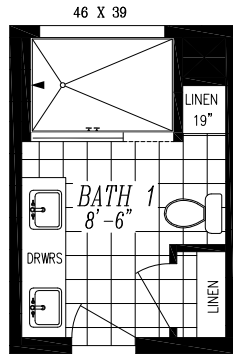

MAJESTIC
 9601-S
 26'-8" x 60'-0"
 APPROX. 1,596 SQ. FT.

OPT. 48x72 SHWR.

OPT DEN IPO BEDROOM 3