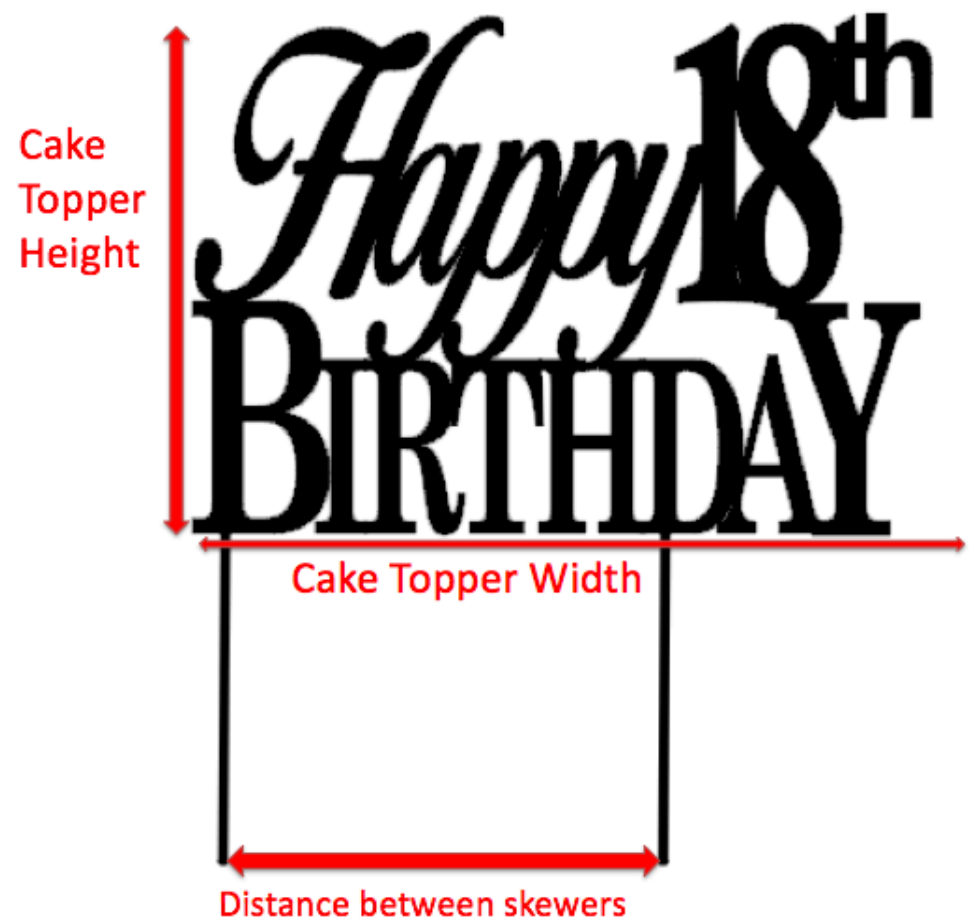

All AboutTM Details

HAPPY 18TH BIRTHDAY Cake Topper DIMENSION GUIDE

Cake Topper Code	Cake Topper Width	Cake Topper Height	Distance Between Skewers	Recommendations
6x4	6 in	4 in	Around 3.5in	Ideal for 6in to 8in diameter cakes
8x5	8 in	5 in	Less than 5in	Ideal for 9in diameter cakes
9x6	9 in	6 in	Around 5in	Ideal for 10in diameter cakes
10x7	10 in	7 in	Comes with 3 skewers; distance between 1 st & 3 rd skewer is less than 6in	Ideal for 11in diameter cakes
11x8	11 in	8 in	Comes with 3 skewers; distance between 1 st & 3 rd skewer is around 6.5in	Ideal for 12in (or more) diameter cakes

**Any size of cake topper comes with 4in of skewers*