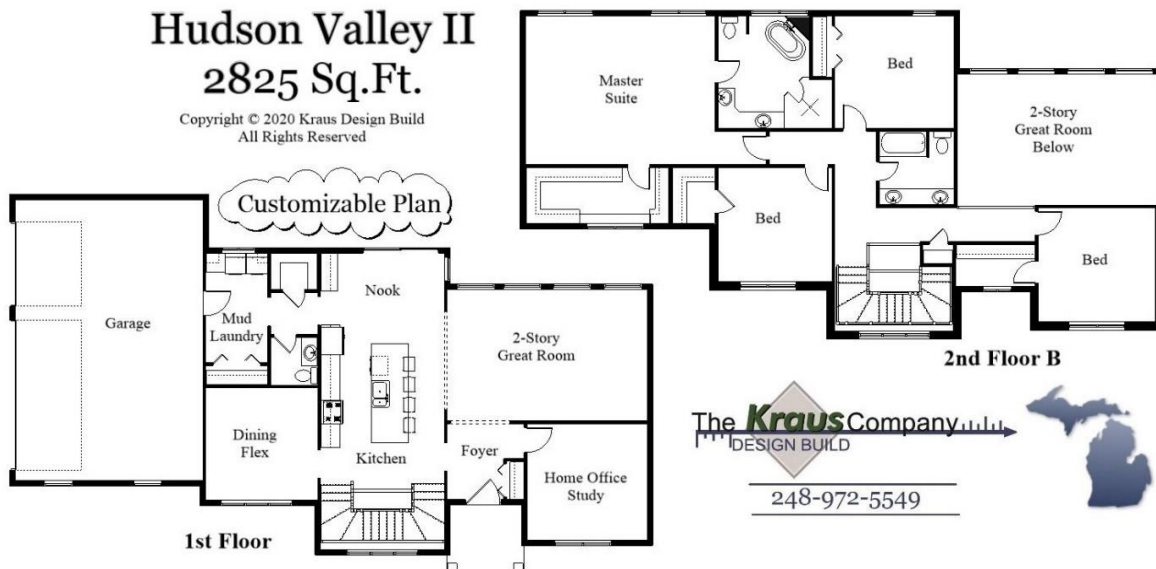

Your Land Your Style Your Home Your Way
Design + Build = Your Best Value

Hudson Valley II
2825 Sq.Ft.

Copyright © 2020 Kraus Design Build
All Rights Reserved

Setting the New Standard

Your Land Your Style Your Home Your Way
Design + Build = Your Best Value

Hudson Valley
2620 Sq.Ft.

Copyright © 2019 Kraus Design Build
All Rights Reserved

Customizable Plan

The **Kraus** Company
DESIGN BUILD

248-972-5549

Setting the New Standard