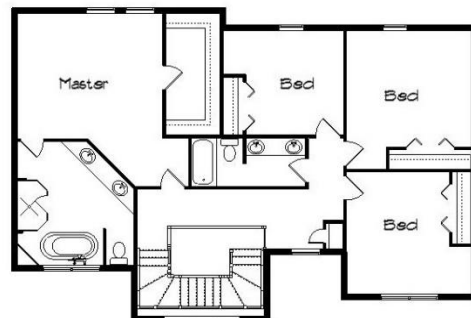

Your Land Your Style Your Home Your Way
Design + Build = Your Best Value

Hudson Valley II
2825 Sq.Ft.

Copyright © 2020 Kraus Design Build
All Rights Reserved

Setting the New Standard

Your Land Your Style Your Home Your Way
Design + Build = Your Best Value

Hudson Valley
2620 Sq.Ft.

Copyright © 2019 Kraus Design Build
All Rights Reserved

Customizable Plan

The **Kraus** Company
DESIGN BUILD

248-972-5549

Setting the New Standard