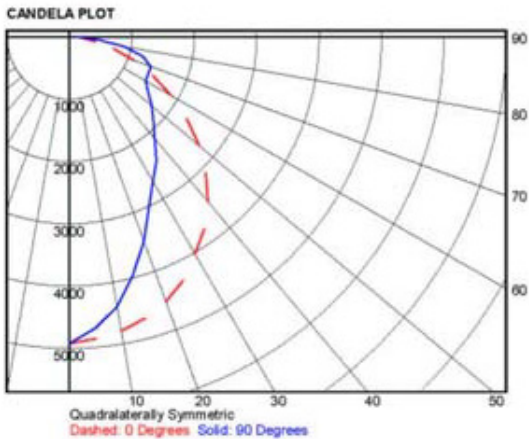

**The Brightest and Toughest T8-4 Lamp Fluorescent Fixture on the Market**

**Description**

- 93.8% Efficiency Miro-4 Super Reflector for T8-4 Lamp.
- Durable .063 Aluminum is Tog-Locked for maximum strength. (No assembly required).
- Fixture is well vented for maximum heat dissipation and longer electrical component life.
- Knockouts for end wiring and occupancy sensors. Optional Gripper hanging system.
- Wire guard or Acrylic lens will take the hit from balls and hockey pucks.
- Life time warranty on fixture housing.
- Size 4" High x 18 5/8" Wide x 48 1/2" Long x .063 Aluminum or 22 Gage Galvanized Steel.

T8-4 Lamp IES File

**SUMMARY DATA**

EFFICIENCY (Total): 93.8 %  
 EFFICIENCY (Downlight): 93.8 %  
 EFFICIENCY (Uplight): 0.0 %  
 CIE CLASSIFICATION: DIRECT  
 SPACING CRITERION (0-Deg.): 1.22  
 SPACING CRITERION (90-Deg.): 0.86  
 LUMENS/LAMP: 2900  
 NO. OF LAMPS: 4  
 LUMINOUS OPENING: RECTANGULAR  
 Width: 1.55 (Feet)  
 Length: 4.05  
 Height: 0.00  
 INPUT WATTS: 156  
 RP-1-93 VDT CONFORMANCE: NON-CONFORMING