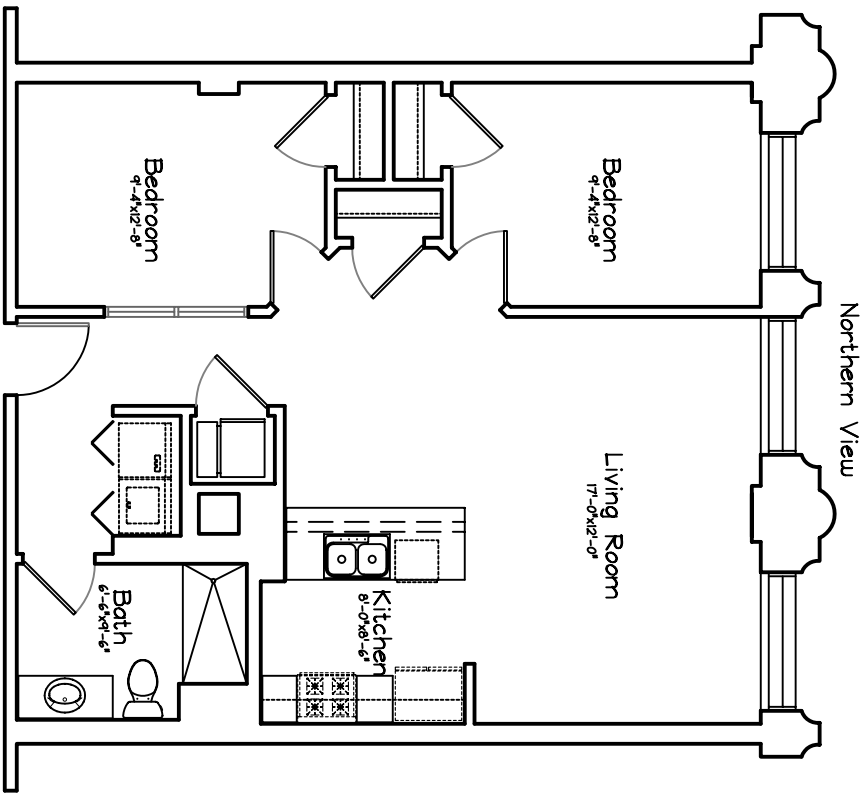

PLANKINTON LOFT APARTMENTS - 4th FLOOR

Unit #459 = 865 sq ft
Two Bedroom, 1 Bath

Scale : 1/8" = 1'-0"

Square Footage taken from center of corridor/party walls to exterior of furred walls.