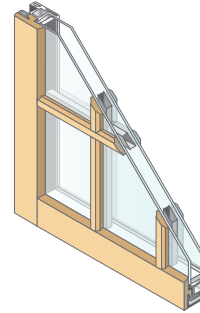

Sash Lock

For casement and awning
Shown in satin nickel

Awnings are also available in fixed models giving you the option to use them as a singular picture window or in a grouping. If you choose to pair awnings with other operable styles, you can choose an optional taller bottom rail on the sash that matches traditional proportions and sight lines of the bottom sash of the double hung and glider windows.

Between the glass options: (available only in Fog, Frost, Harmony and Bark exterior colors)

Flat grid

Sculptured grid

Simulated Divided Lite Grid Options:

3/4" Vintage SDL

1-1/8" Vintage SDL

2-1/4" Vintage SDL
(available only for simulated check rail)