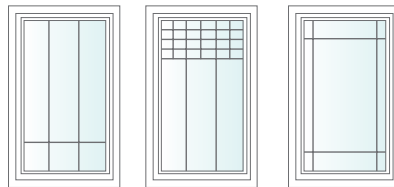

Casement

Milgard® Essence™ Series casement windows combine unobstructed views with great function. The fold down handle and slim line sash lock give the window's interior a clean, elegant look. Casement windows are hinged on the left or right edge and swing out which gives you maximum ventilation.

Casement windows are ideal in just about any situation, and they are available in a fixed model, giving you the option to them in combinations with casements and other operating styles.