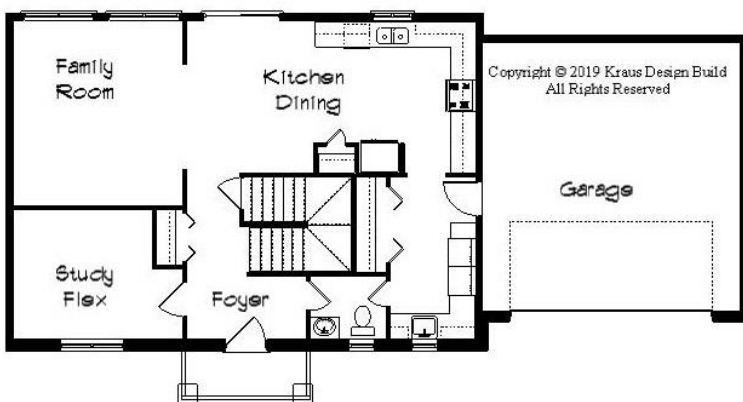

Your Land Your Style Your Home Your Way
Design + Build = Your Best Value

248-972-5549

The Northpoint 4 2200 Sq.Ft.

Copyright © 2019 Kraus Design Build
All Rights Reserved

Setting the New Standard Since 1987