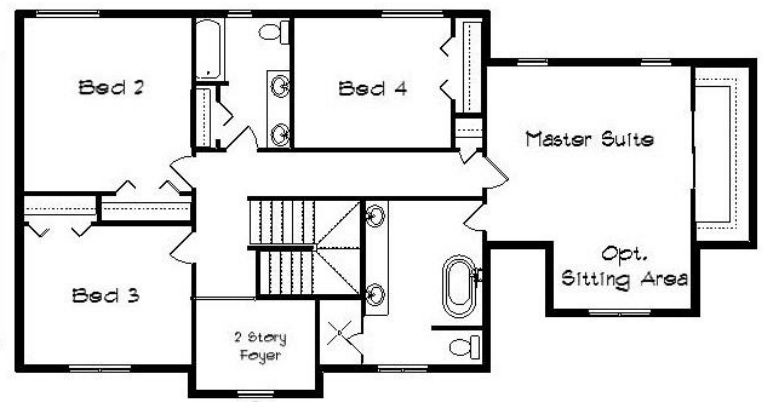

Your Land Your Style Your Home Your Way
Design + Build = Your Best Value

248-972-5549

The Northpoint 4 2200 Sq.Ft.

Copyright © 2019 Kraus Design Build
All Rights Reserved

Setting the New Standard Since 1987