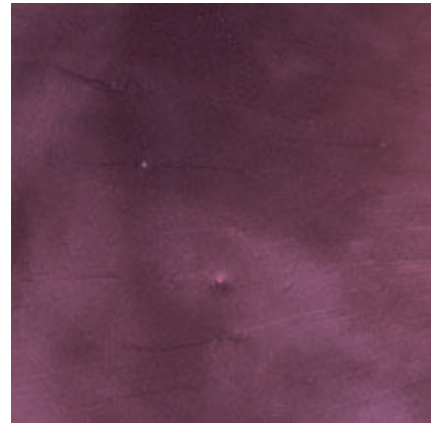

C O L O R C H A R T

Ruby | 660

Marine | 655

Royale | 659

Silver | 661

Sunset | 657

Sapphire | 662

Café | 658

Jade | 656

Graphite | 663

CAUTION:

Color will vary greatly and be mottled. This chart is for reference only. Please request an actual color sample and apply sample on site before beginning any project.

C O L O R C H A R T

Taupe | 670

CAUTION:

Color will vary greatly and be mottled. This chart is for reference only. Please request an actual color sample and apply sample on site before beginning any project.