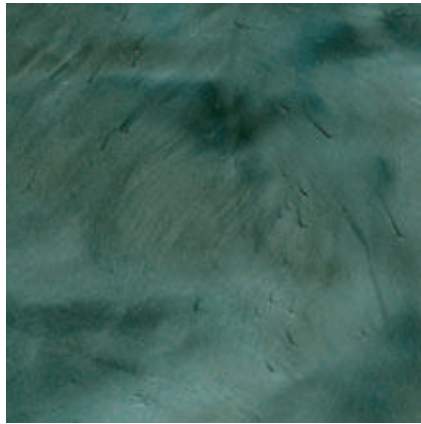

C O L O R C H A R T

Ruby | 660

Marine | 655

Royale | 659

Silver | 661

Sunset | 657

Sapphire | 662

Café | 658

Jade | 656

Graphite | 663

CAUTION:

Color will vary greatly and be mottled. This chart is for reference only. Please request an actual color sample and apply sample on site before beginning any project.

C O L O R C H A R T

Taupe | 670

CAUTION:

Color will vary greatly and be mottled. This chart is for reference only. Please request an actual color sample and apply sample on site before beginning any project.