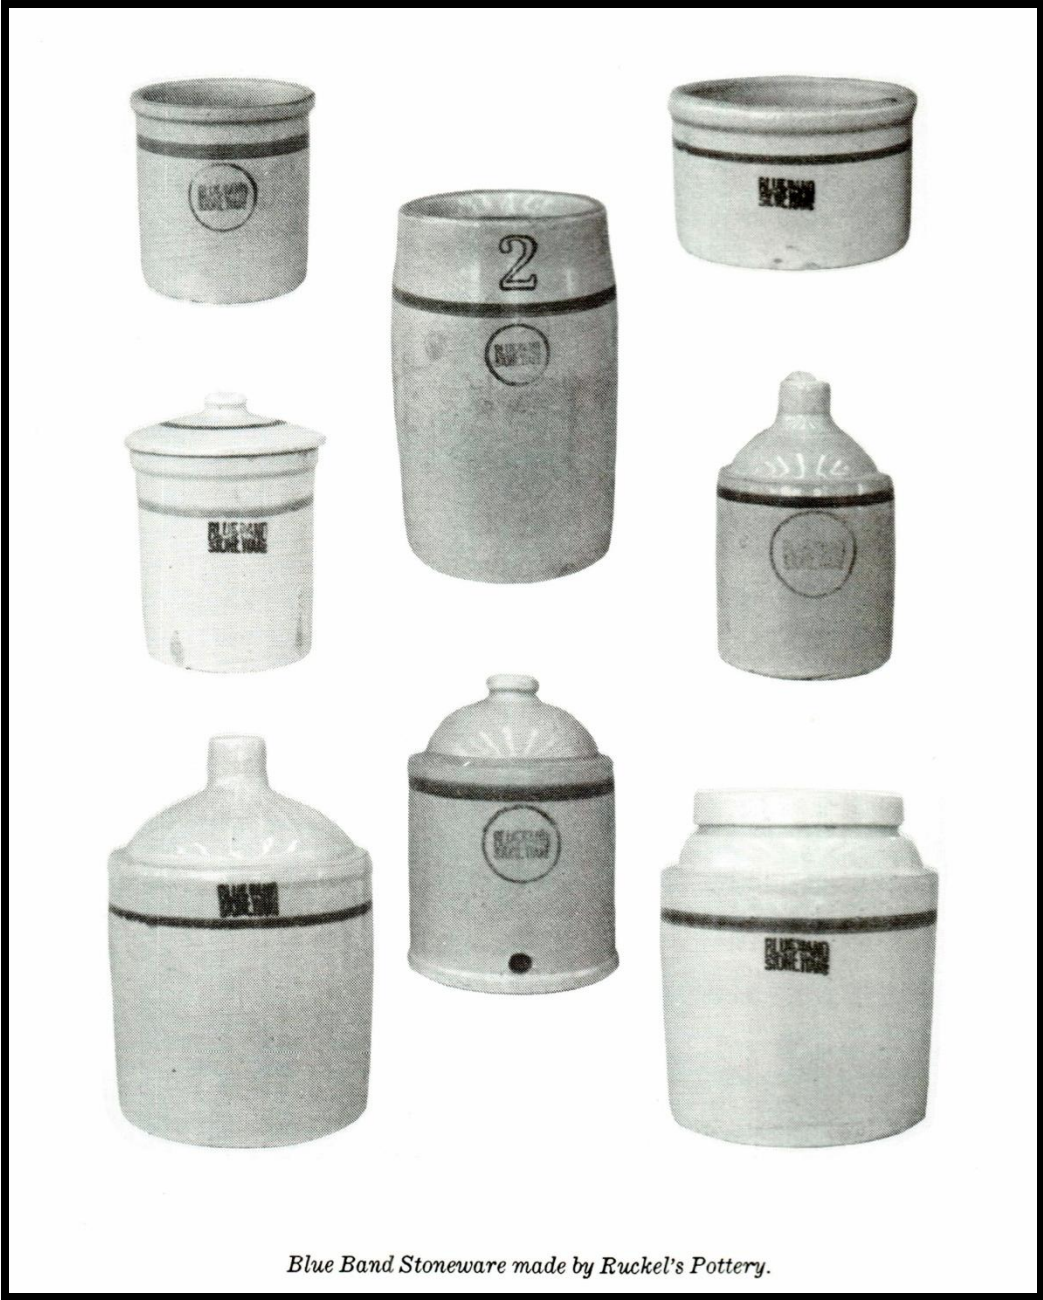

BEAUTIFUL UTILITARIAN WARES

Blue Band Stoneware made by Ruckel's Pottery.

WHITE OAL. POTTERY WORK
A. D. SICKEL & SON, PROP'RS.
WHITE OAL. - - ILLINOIS.

BLUE BIRD
STONE WARE

BLUE BIRD
STONE WARE

BLUE BIRD
STONE WARE