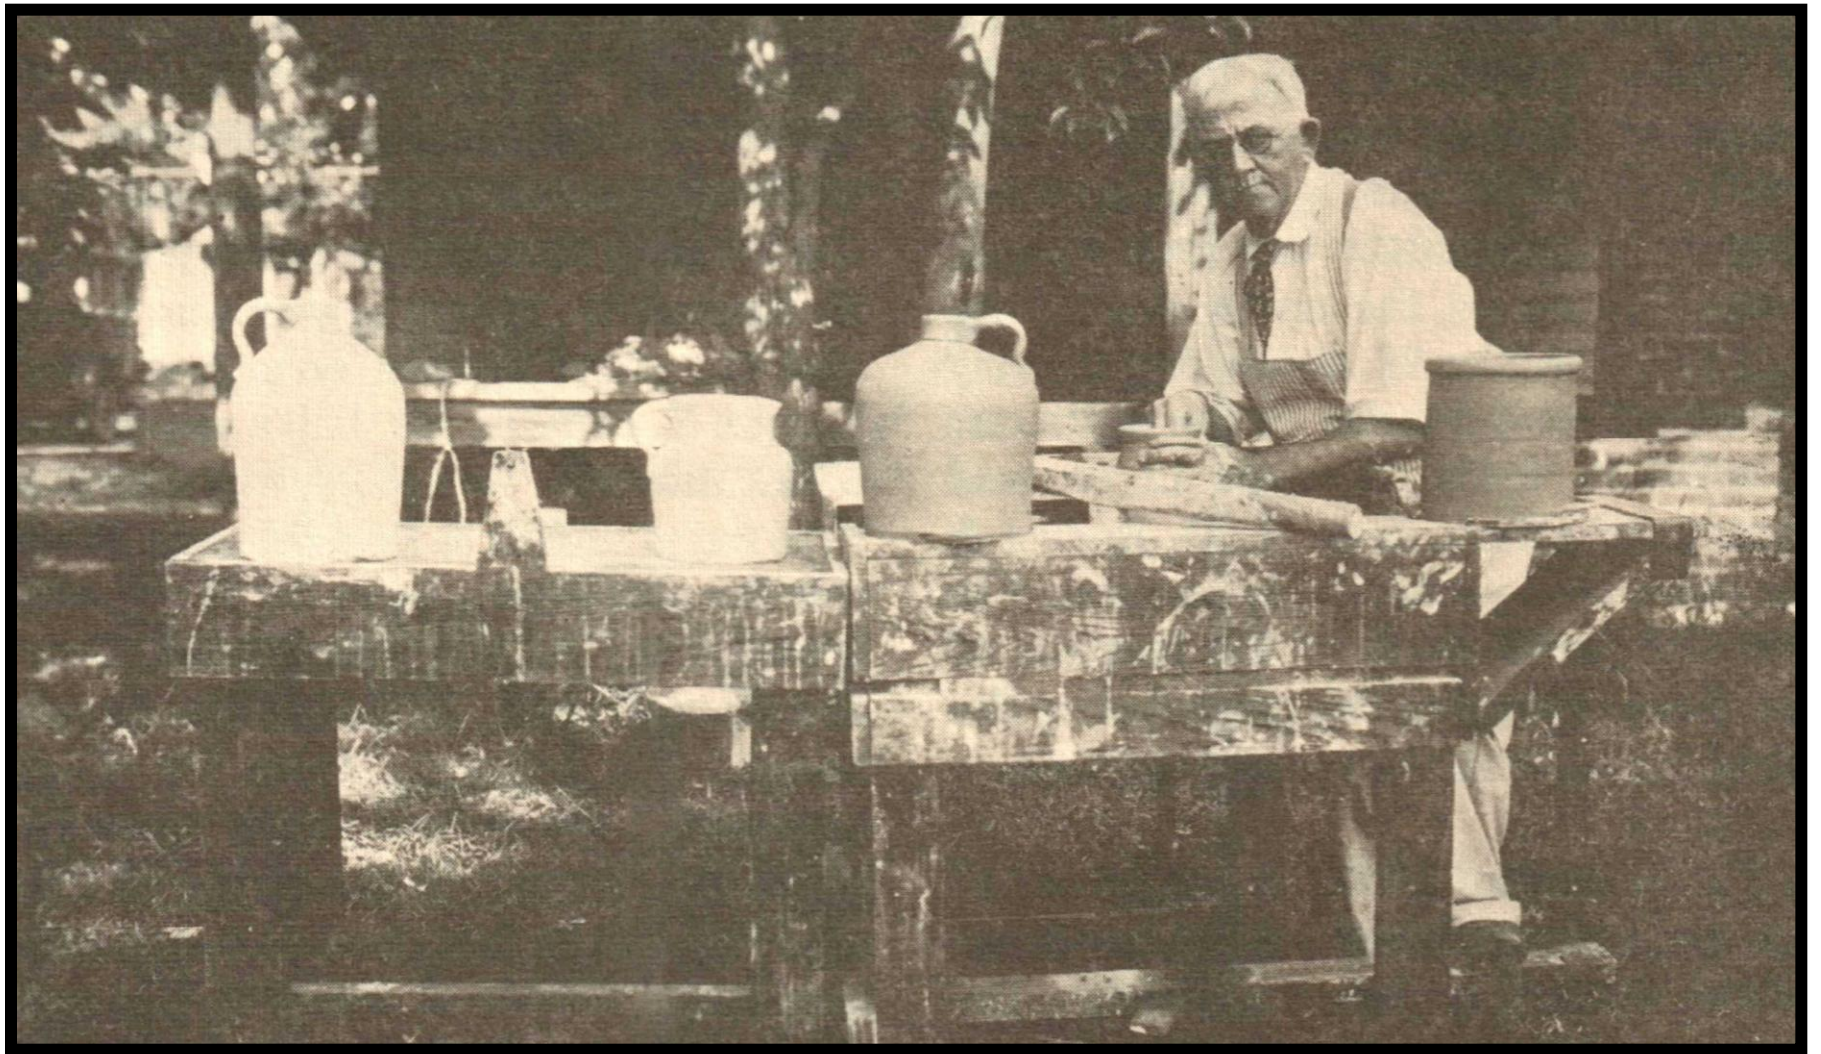

BEAUTIFUL UTILITARIAN WARES

Blue Band Stoneware made by Ruckel's Pottery.

WHITE OAL. POTTERY WORK
A. D. SICKEL & SON, PROP'RS.
WHITE OAL. - - ILLINOIS.

BLUE BIRD
STONE WARE

BLUE BIRD
STONE WARE

BLUE BIRD
STONE WARE