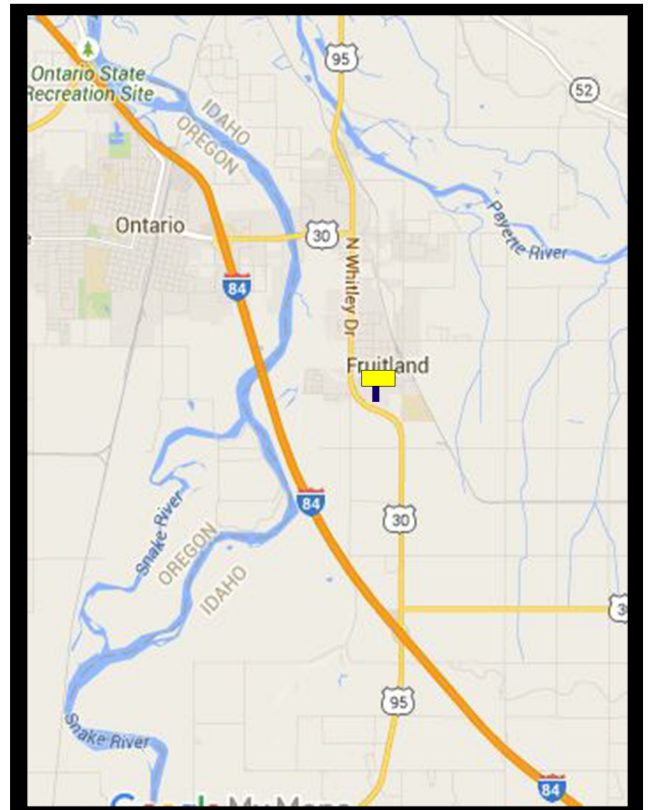

**Excellent right hand read on the major north/south artery Highway 95.
Sign reads to northbound traffic as they enter Fruitland coming from I84.**

**Sign#: I9R Fruitland
Location: 7th Street & Hwy 95, Fruitland, ID
Lat/Long: 43.00479,-11692348
Size: 10'x30'
Illuminated: Yes
Facing/Read: South face / Right
Weekly Impressions: 17,285**