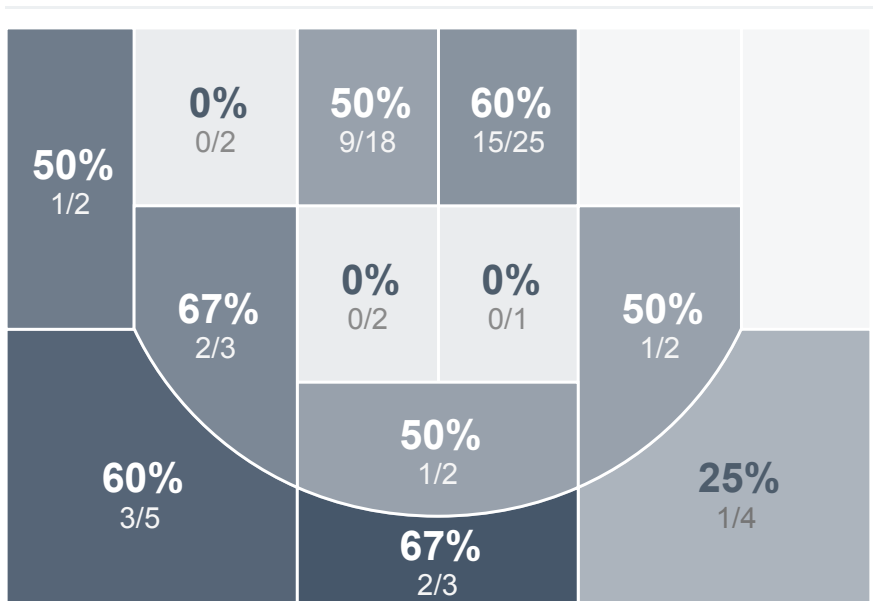

St. Mary's Central