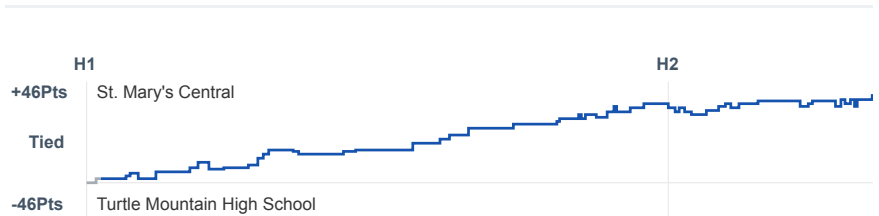

Box Score Report

SMCHS vs TMHS - Jan 11, 2019 - W 93-47

Period Stats

Team	1	2	Final
SMCHS	49	44	93
TMHS	15	32	47

Run Graph

Team Stats

	SMCHS	TMHS
Field Goal %	50.7%	32.2%
Effective Field Goal %	55.8%	35.6%
2FG Made/Attempted	28/55	15/42
2FG%	50.9%	35.7%
3FG Made/Attempted	7/14	4/17
3FG%	50.0%	23.5%
FT Made/Attempted	16/25	5/14
Free Throw Percentage	64.0%	35.7%
Points Per Possession	1.11	0.60
Transition Points	7	6
Points Off Turnovers	27	9
Second Chance Points	16	4
Points in the Paint	48	24
Offensive Rebounds	14	12
Defense Rebounds	34	20
Assists	22	9
Deflections	8	13
Steals	15	5
Blocks	2	1
Turnovers	17	25
Personal Fouls	16	16
Charges Taken	0	0