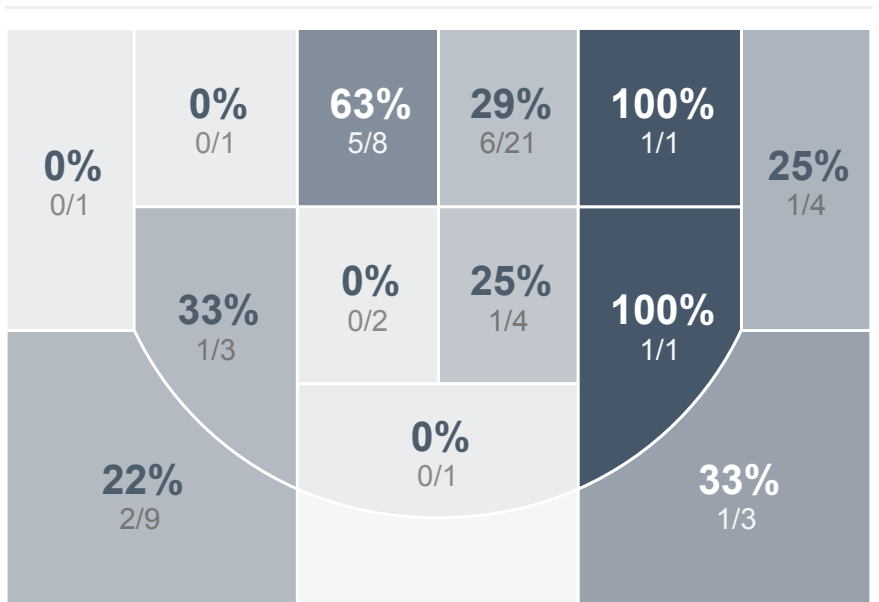

Turtle Mountain High School