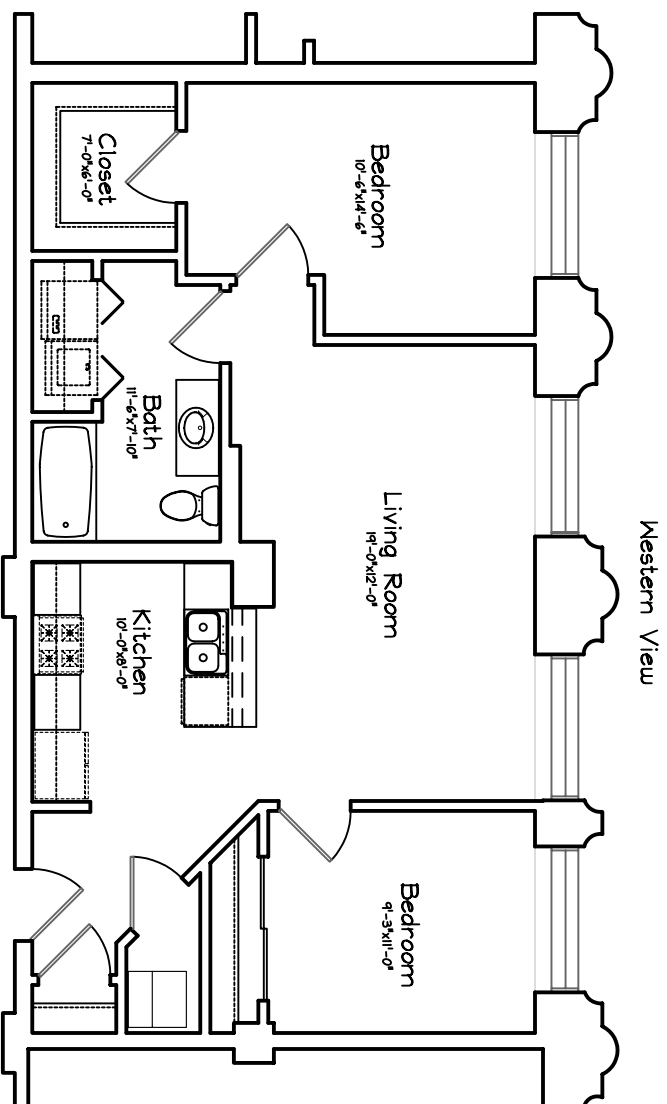

# PLANKINTON LOFT APARTMENTS - 5th FLOOR

Unit #541 = 875 sq ft  
Two Bedroom, 1 Bath

Scale : 1/8" = 1'-0"  
Square Footage taken from center of corridor/party walls  
to exterior of furred walls.