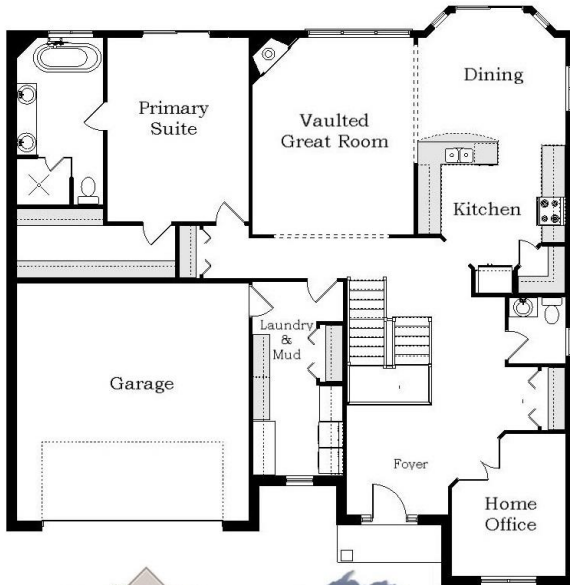

Your Land Your Style Your Home Your Way

Design + Build = Your Best Value

**Frank Street Cape I**  
**2420 Sq.Ft.**

Copyright © 2023 Kraus Design  
All Rights Reserved

We Welcome Your Changes  
to All of Our Plans

The **Kraus** Company  
DESIGN BUILD

Setting the New Standard

Your Land Your Style Your Home Your Way  
Design + Build = Your Best Value

We Welcome Your Changes  
to All of Our Plans

**Frank Street Cape II**  
**2580 Sq.Ft.**