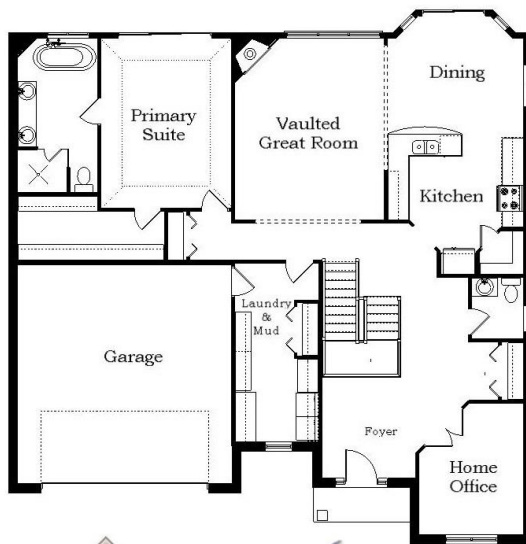

Your Land Your Style Your Home Your Way

Design + Build = Your Best Value

**Frank Street Cape I**  
**2420 Sq.Ft.**

Copyright © 2023 Kraus Design  
All Rights Reserved

We Welcome Your Changes  
to All of Our Plans

The **Kraus** Company  
DESIGN BUILD

Setting the New Standard

Your Land Your Style Your Home Your Way  
Design + Build = Your Best Value

We Welcome Your Changes  
to All of Our Plans

**Frank Street Cape II**  
**2580 Sq.Ft.**