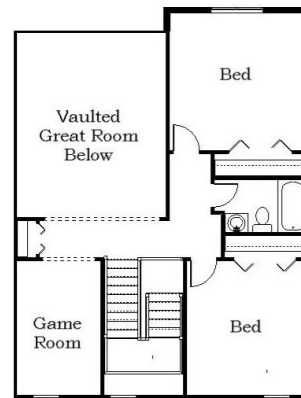

Your Land Your Style Your Home Your Way

Design + Build = Your Best Value

**Frank Street Cape I**  
**2420 Sq.Ft.**

Copyright © 2023 Kraus Design  
All Rights Reserved

We Welcome Your Changes  
to All of Our Plans

The **Kraus** Company  
DESIGN BUILD

Setting the New Standard

Your Land Your Style Your Home Your Way  
Design + Build = Your Best Value

We Welcome Your Changes  
to All of Our Plans

**Frank Street Cape II**  
**2580 Sq.Ft.**