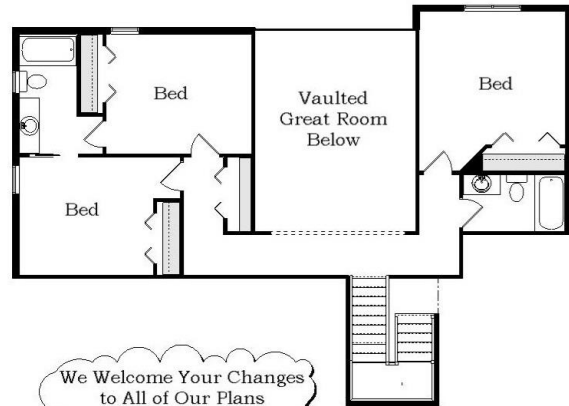

Your Land Your Style Your Home Your Way

Design + Build = Your Best Value

**Frank Street Cape I**  
**2420 Sq.Ft.**

Copyright © 2023 Kraus Design  
All Rights Reserved

We Welcome Your Changes  
to All of Our Plans

The **Kraus** Company  
DESIGN BUILD

Setting the New Standard

Your Land Your Style Your Home Your Way  
Design + Build = Your Best Value

We Welcome Your Changes  
to All of Our Plans

**Frank Street Cape II**  
**2580 Sq.Ft.**