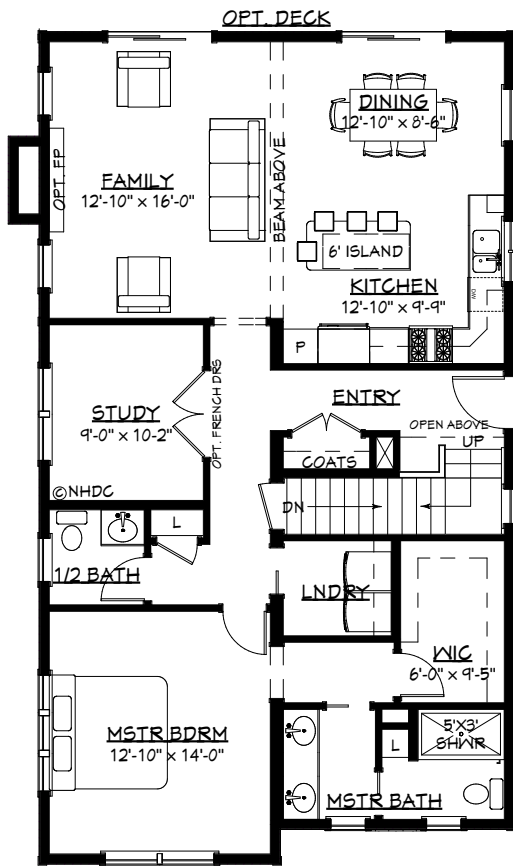

NH DESIGN COLLABORATIVE, LLC

THE WESTERLY NEW ENGLAND COTTAGE - 1ST FLR MASTER 27'-4" x 48'-0" 1,926 SF

FIRST FLOOR
1,290 SF

SECOND FLOOR
636 SF