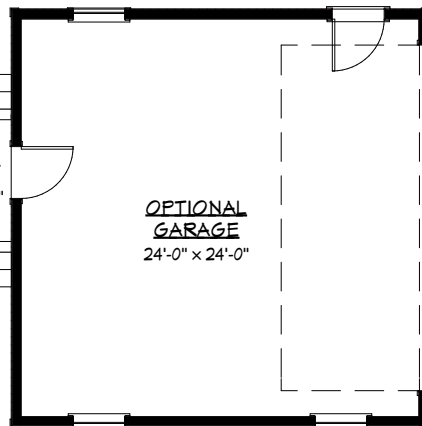

NH DESIGN COLLABORATIVE, LLC

THE WESTERLY NEW ENGLAND COTTAGE - 1ST FLR MASTER 27'-4" x 48'-0" 1,926 SF

FIRST FLOOR
1,290 SF

SECOND FLOOR
636 SF