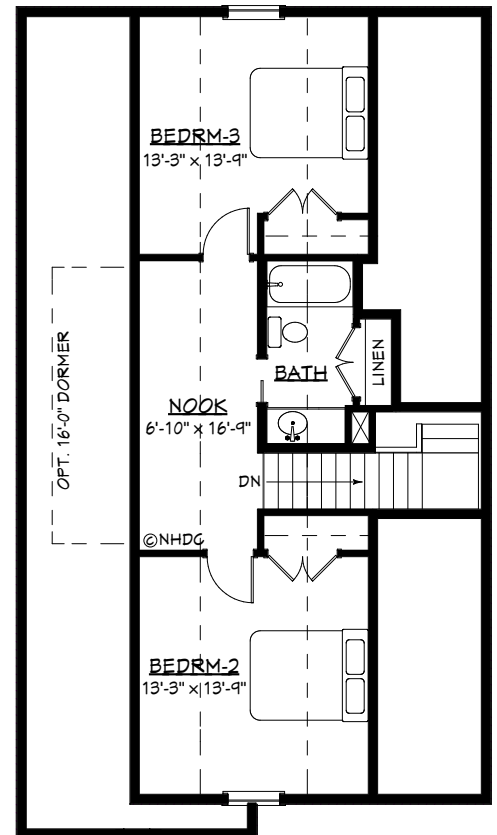

NH DESIGN COLLABORATIVE, LLC

THE WESTERLY NEW ENGLAND COTTAGE - 1ST FLR MASTER 27'-4" x 48'-0" 1,926 SF

FIRST FLOOR
1,290 SF

SECOND FLOOR
636 SF