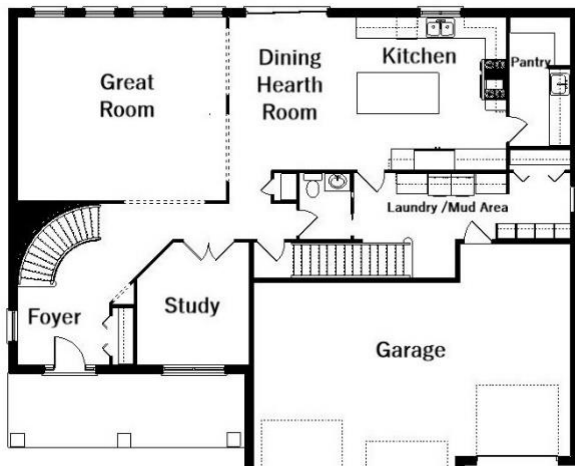

Your Land Your Style Your Home Your Way
Design + Build = Your Best Value

We Welcome Your Changes
to All of Our Plans

The **Kraus** Company
DESIGN BUILD

248-972-5549

The Appleford
3200 Sq.Ft.

Copyright © 2020 Kraus Design
All Rights Reserved