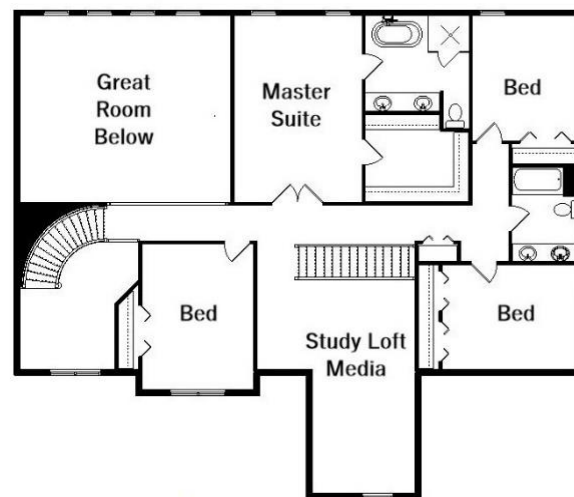

Your Land Your Style Your Home Your Way
Design + Build = Your Best Value

We Welcome Your Changes
to All of Our Plans

The **Kraus** Company
DESIGN BUILD

248-972-5549

The Appleford
3200 Sq.Ft.

Copyright © 2020 Kraus Design
All Rights Reserved