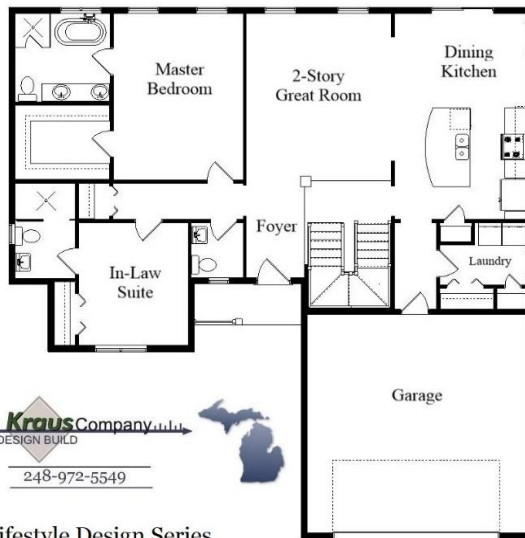

The **Kraus** Company, LLC
DESIGN BUILD

248-972-5549

Lifestyle Design Series