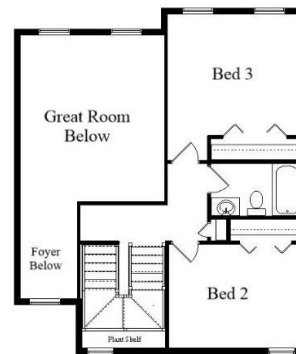

248-972-5549

Lifestyle Design Series

High Point Cape III MG  
1980 Sq.Ft.

Copyright © 2017  
Kraus Design Build