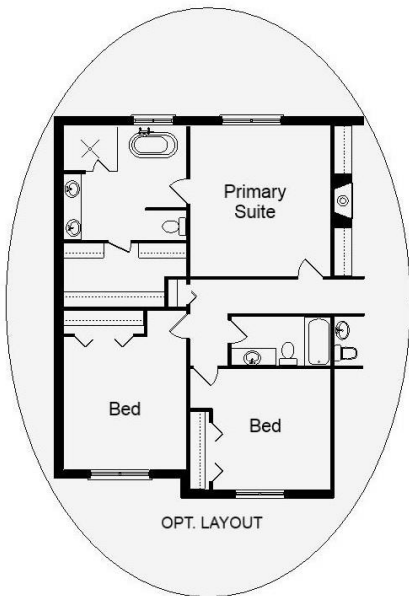

Your Land Your Style Your Home Your Way

Design + Build = Your Best Value

The **Kraus** Company
DESIGN BUILD

Cantrell Ranch
2800 Sq.Ft.

Copyright © 2023 Kraus Design Build
All Rights Reserved

Setting the New Standard

Your Land Your Style Your Home Your Way
Design + Build = Your Best Value

Cantrell Ranch II 2750 Sq.Ft.

Copyright © 2023 Kraus Design Build
All Rights Reserved

Setting the New Standard