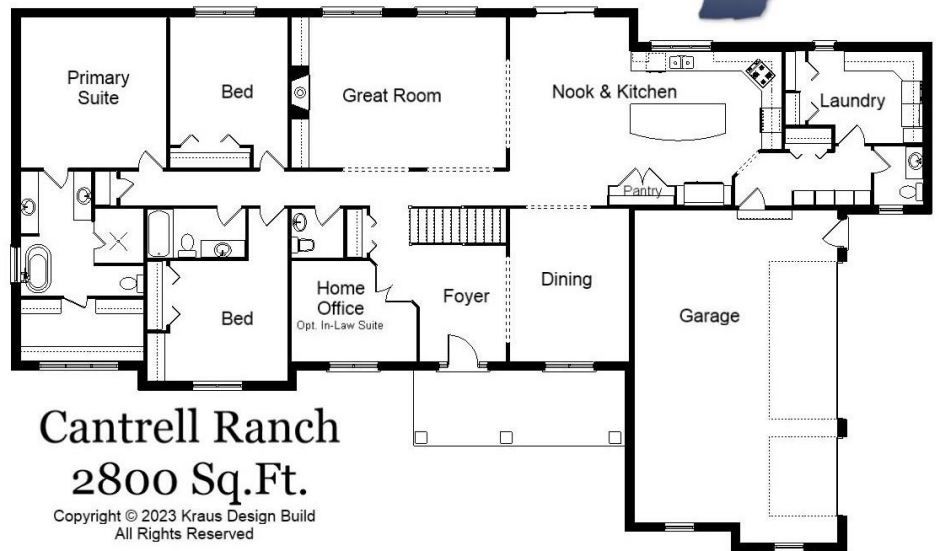

Your Land Your Style Your Home Your Way

Design + Build = Your Best Value

The **Kraus** Company
DESIGN BUILD

Cantrell Ranch
2800 Sq.Ft.

Copyright © 2023 Kraus Design Build
All Rights Reserved

Setting the New Standard

Your Land Your Style Your Home Your Way
Design + Build = Your Best Value

Cantrell Ranch II 2750 Sq.Ft.

Copyright © 2023 Kraus Design Build
All Rights Reserved

Setting the New Standard