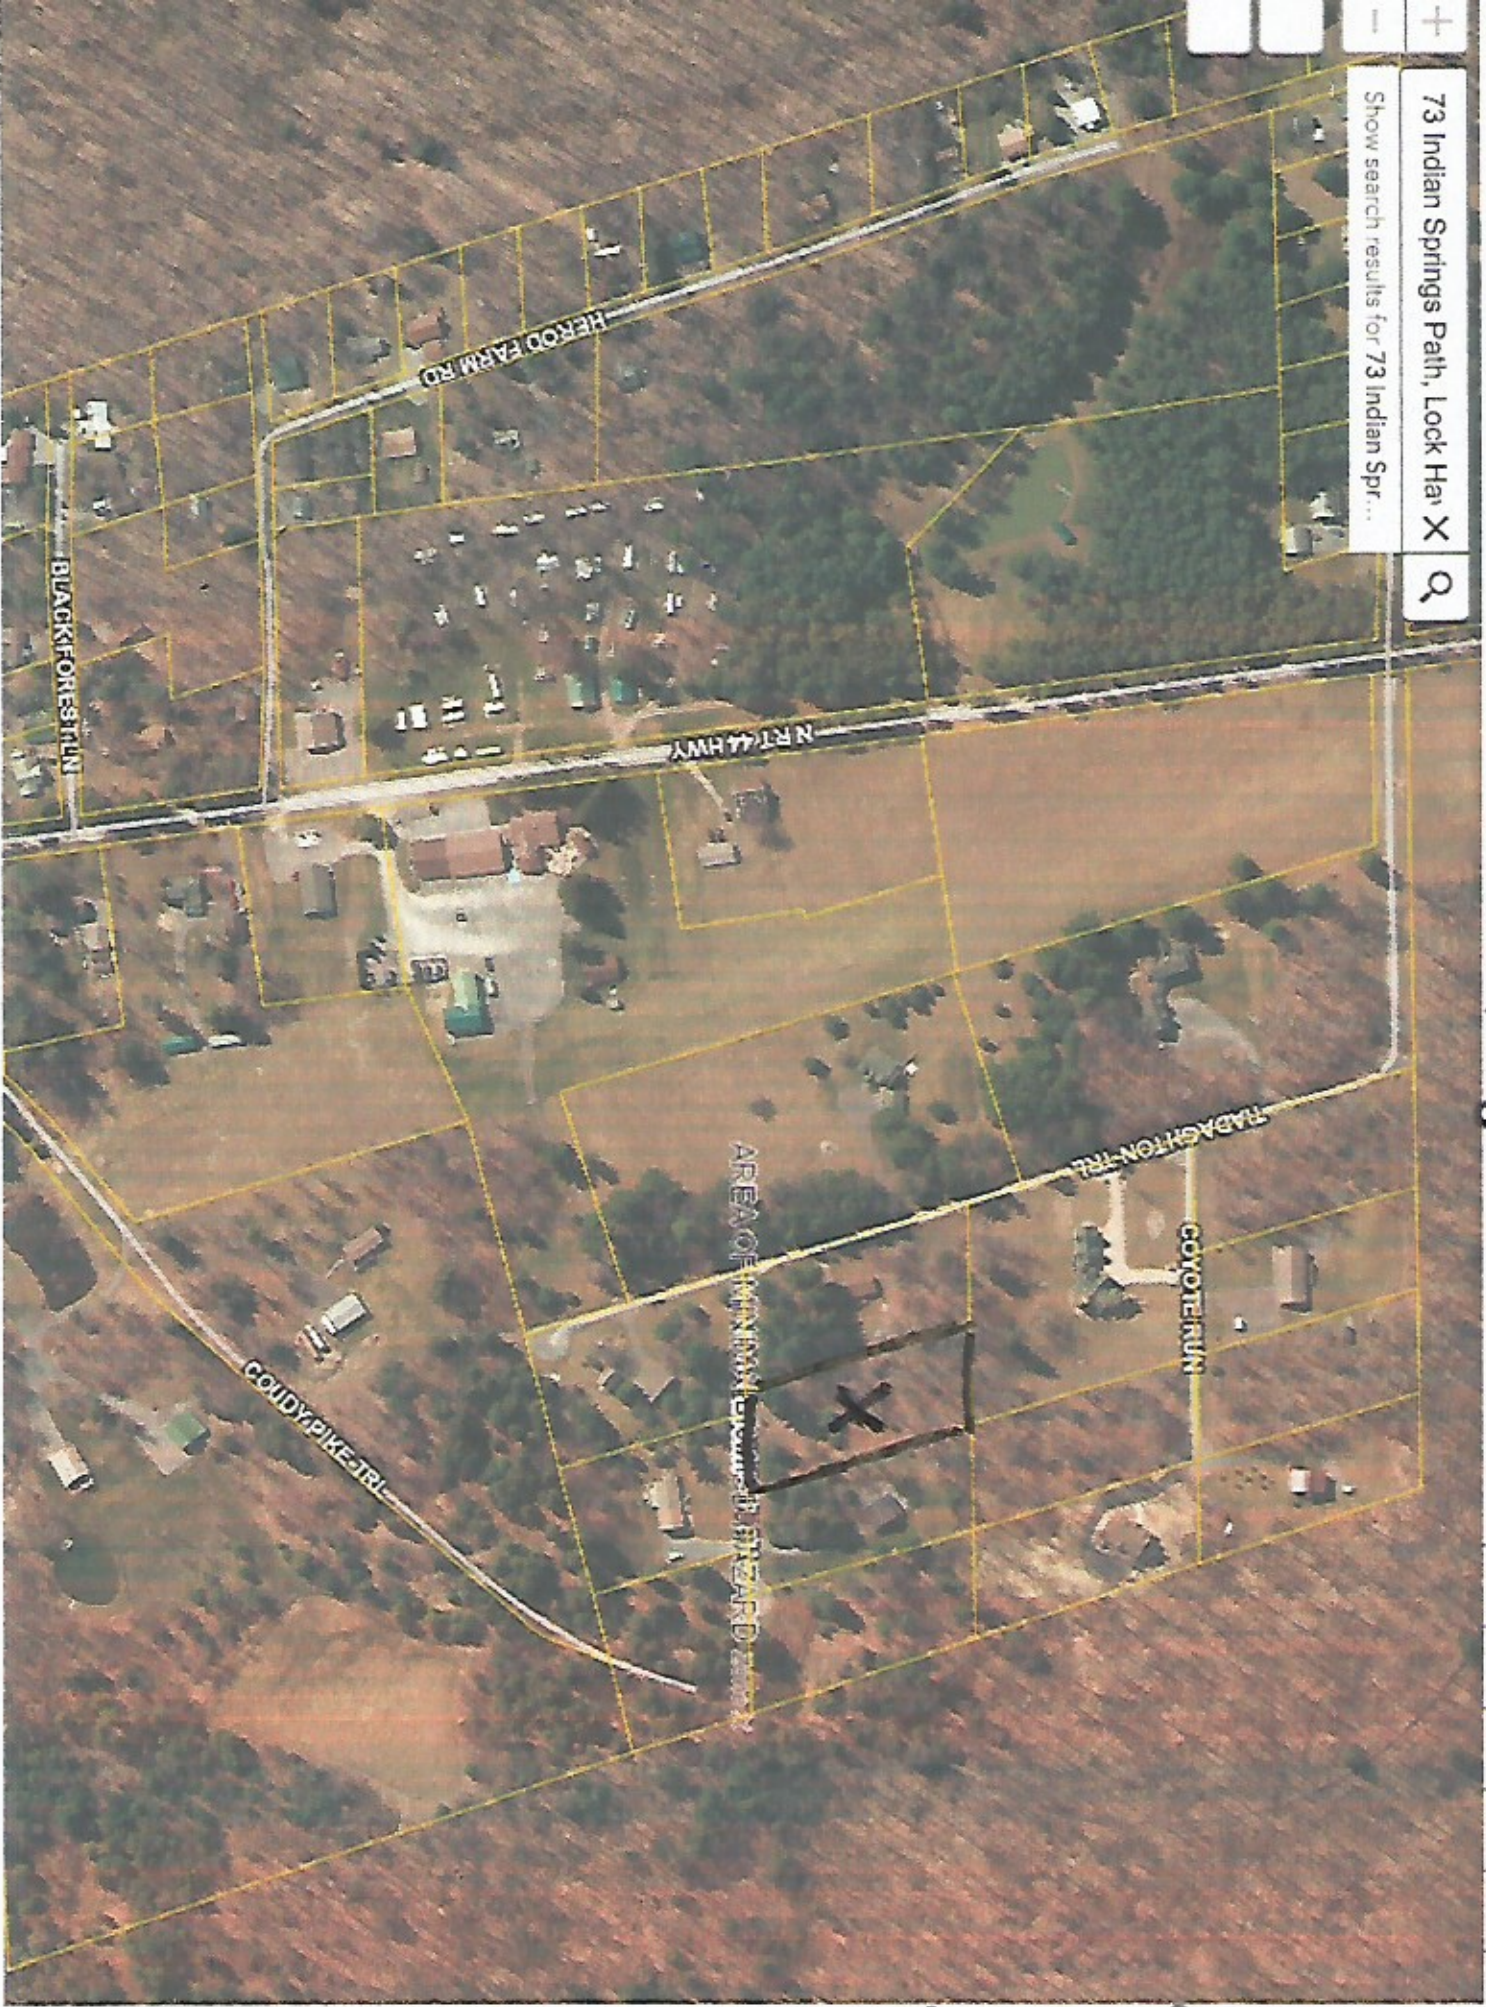

73 Indian Springs Path, Lock Ha X

Show search results for 73 Indian Spr...

300ft

PARCEL 054 161 - 115.20

SEMI
PERC
ADJ
Site