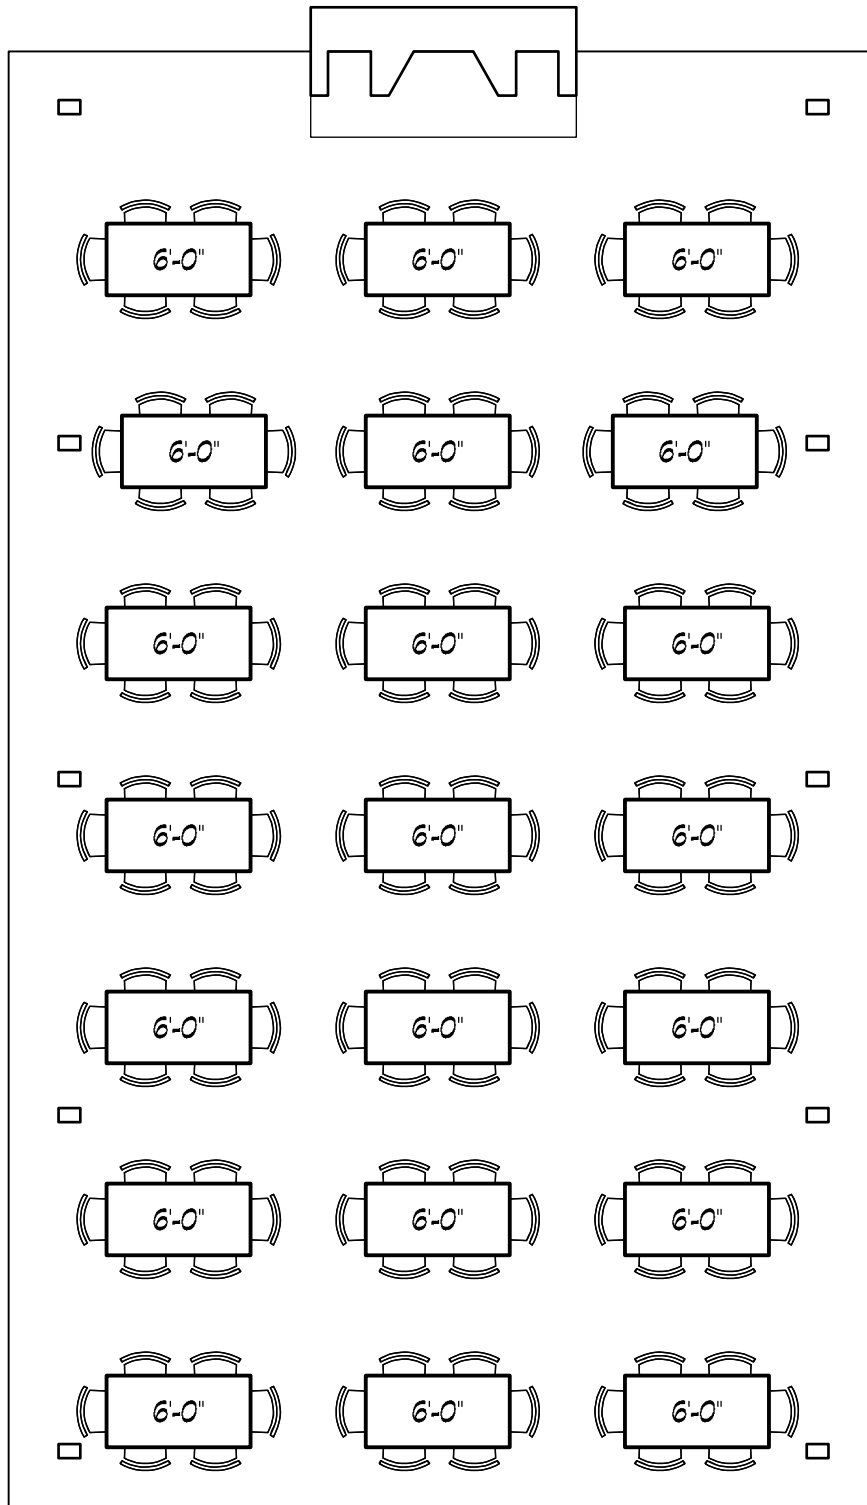

## PAVILION SEATING - 5'-0" ROUND TABLES

SCALE: 1/8" = 1'-0"

DATE: 06/12/12

TABLES: 20 (5 PEOPLE PER TABLE)

SEATING: 100

## PAVILION SEATING - 6'-0" ROUND TABLES

SCALE: 1/8" = 1'-0"

DATE: 06/12/12

TABLES: 15 (8 PEOPLE PER TABLE)

SEATING: 120

## PAVILION SEATING - 6'-0" RECTANGLE TABLES

SCALE: 1/8" = 1'-0"

DATE: 06/12/12

TABLES: 21 (6 PEOPLE PER TABLE)

SEATING: 126