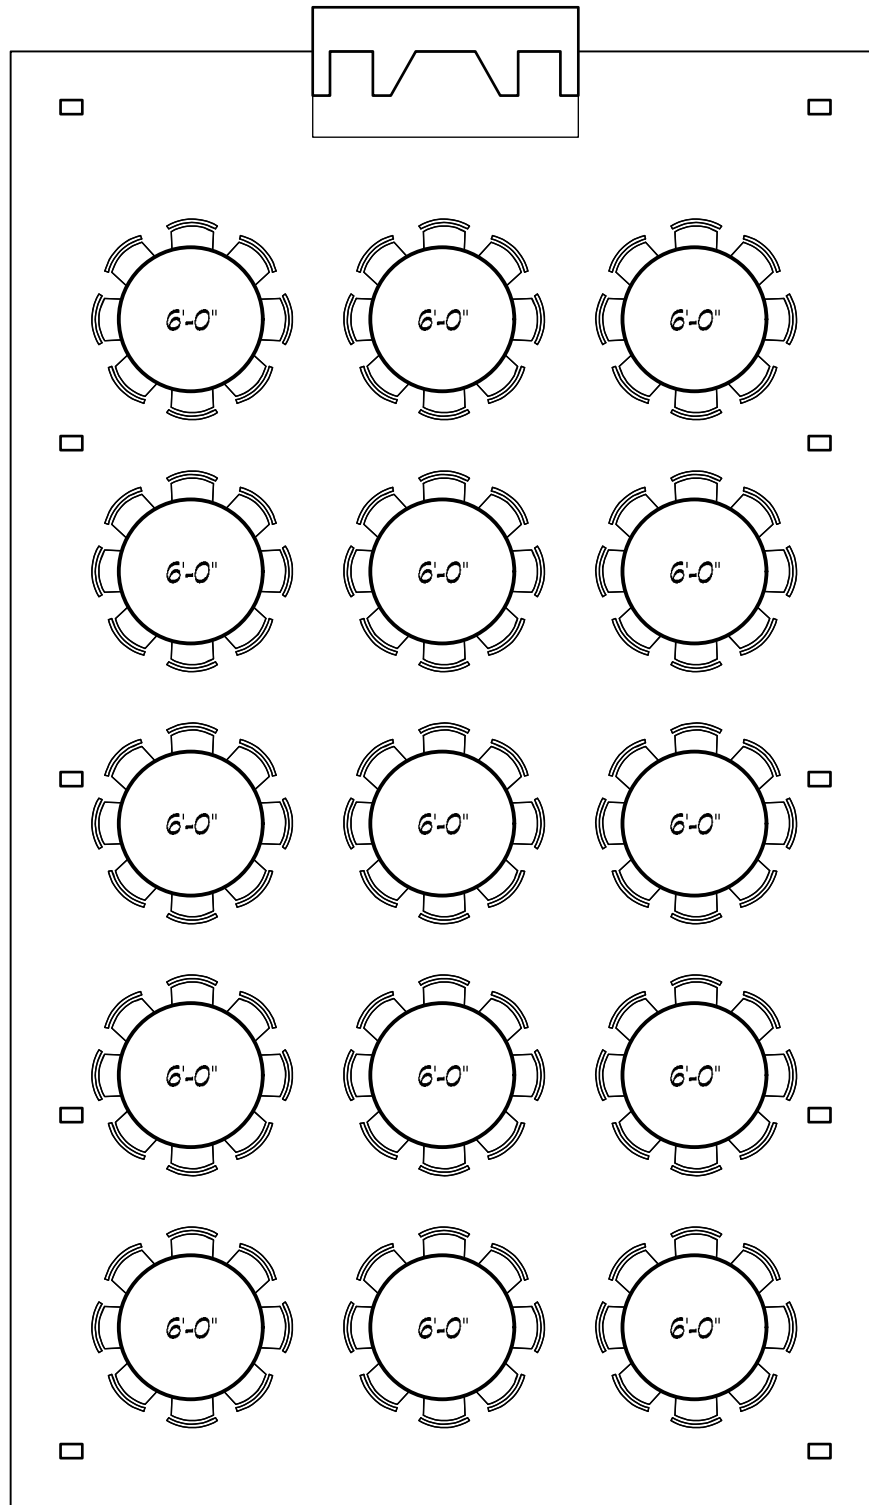

## PAVILION SEATING - 5'-0" ROUND TABLES

SCALE: 1/8" = 1'-0"

DATE: 06/12/12

TABLES: 20 (5 PEOPLE PER TABLE)

SEATING: 100

## PAVILION SEATING - 6'-0" ROUND TABLES

SCALE: 1/8" = 1'-0"

DATE: 06/12/12

TABLES: 15 (8 PEOPLE PER TABLE)

SEATING: 120

## PAVILION SEATING - 6'-0" RECTANGLE TABLES

SCALE: 1/8" = 1'-0"

DATE: 06/12/12

TABLES: 21 (6 PEOPLE PER TABLE)

SEATING: 126