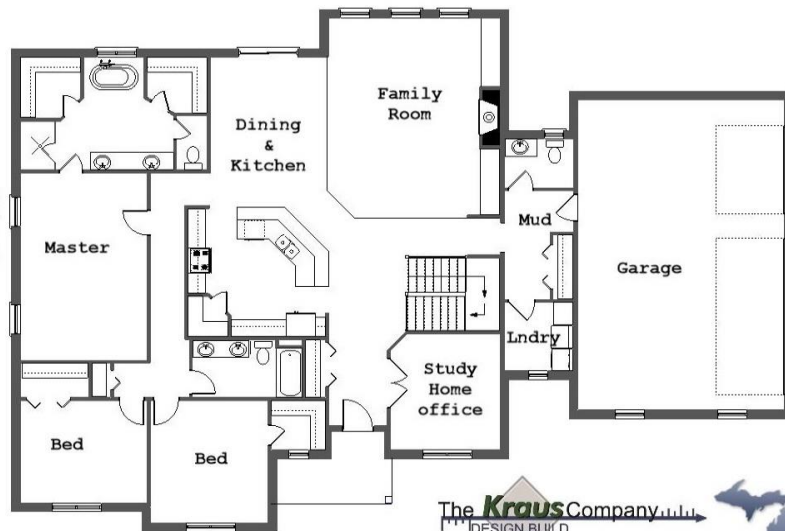

Your Land Your Style Your Home Your Way
Design + Build = Your Best Value

www.krausbuild.com

The Milford V
2560 Sq.Ft.

Copyright © 2021 Kraus Design
All Rights Reserved

The **Kraus** Company, LLC
DESIGN BUILD

248-972-5549

Setting the New Standard

Your Land Your Style Your Home Your Way

Design + Build = Your Best Value

www.krausbuild.com

The Milford IV
2530 Sq.Ft.

Copyright © 2021 Kraus Design
All Rights Reserved

The **Kraus** Company
DESIGN BUILD

248-972-5549

Setting the New Standard

Your Land Your Style Your Home Your Way
Design + Build = Your Best Value

**The Milford
2500 Sq.Ft.**

Copyright © 2017 Kraus Design
All Rights Reserved

248-972-5549

Setting the New Standard

Your Land Your Style Your Home Your Way
Design + Build = Your Best Value

www.krausbuild.com

The Milford III
2550 Sq.Ft.

Copyright © 2019 Kraus Design
All Rights Reserved