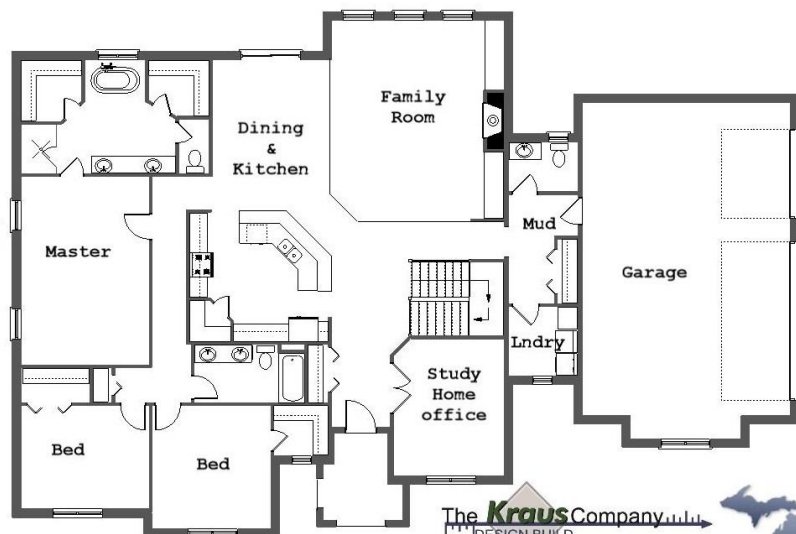

Your Land Your Style Your Home Your Way
Design + Build = Your Best Value

www.krausbuild.com

The Milford V
2560 Sq.Ft.

Copyright © 2021 Kraus Design
All Rights Reserved

The **Kraus** Company, LLC
DESIGN BUILD

248-972-5549

Setting the New Standard

Your Land Your Style Your Home Your Way

Design + Build = Your Best Value

www.krausbuild.com

The Milford IV
2530 Sq.Ft.

Copyright © 2021 Kraus Design
All Rights Reserved

The **Kraus** Company
DESIGN BUILD

248-972-5549

Setting the New Standard

Your Land Your Style Your Home Your Way
Design + Build = Your Best Value

**The Milford
2500 Sq.Ft.**

Copyright © 2017 Kraus Design
All Rights Reserved

248-972-5549

Setting the New Standard

Your Land Your Style Your Home Your Way
Design + Build = Your Best Value

www.krausbuild.com

The Milford III
2550 Sq.Ft.

Copyright © 2019 Kraus Design
All Rights Reserved