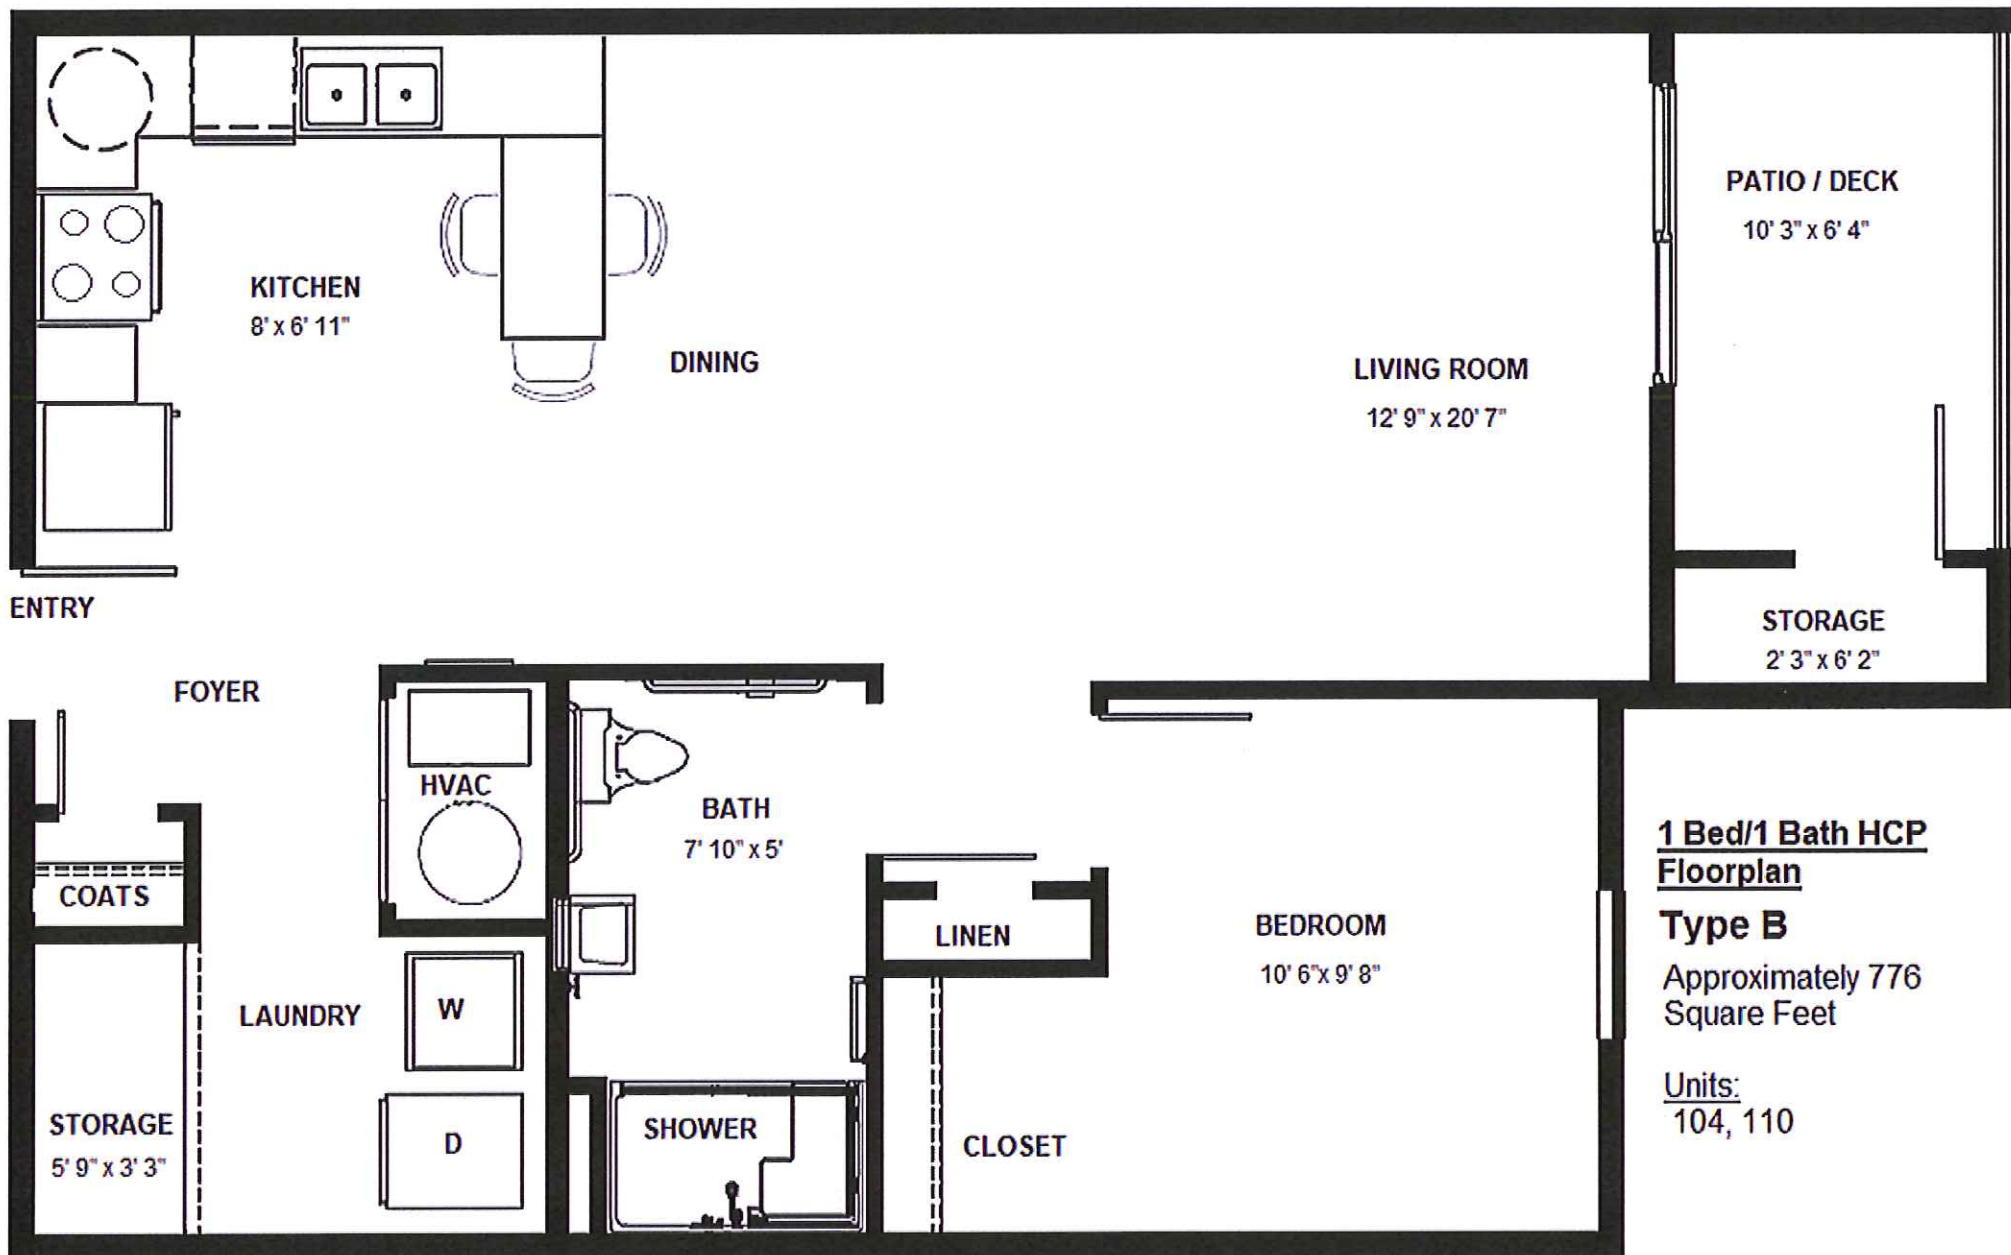

1 Bed/1 Bath Floor Plan Type C

Approximately 885 sq. ft. Units: 208, 308

LEGACY SENIOR
◆ Laramie, WY ◆

307-742-2011

www.Beacon.cc

**1 Bed/1 Bath HCP
Floorplan**

Type B

Approximately 776
Square Feet

Units:
104, 110

LEGACY SENIOR
◆ Laramie, WY ◆

307-742-2011

www.Beacon.cc

LEGACY SENIOR
◆ Laramie, WY ◆

307-742-2011

www.Beacon.cc

1 Bed/1Bath Floorplan

Type D

Approximately 912
Square Feet

Units:

207, 209, 307, 309

LEGACY SENIOR
◆ Laramie, WY ◆

307-742-2011

www.Beacon.cc