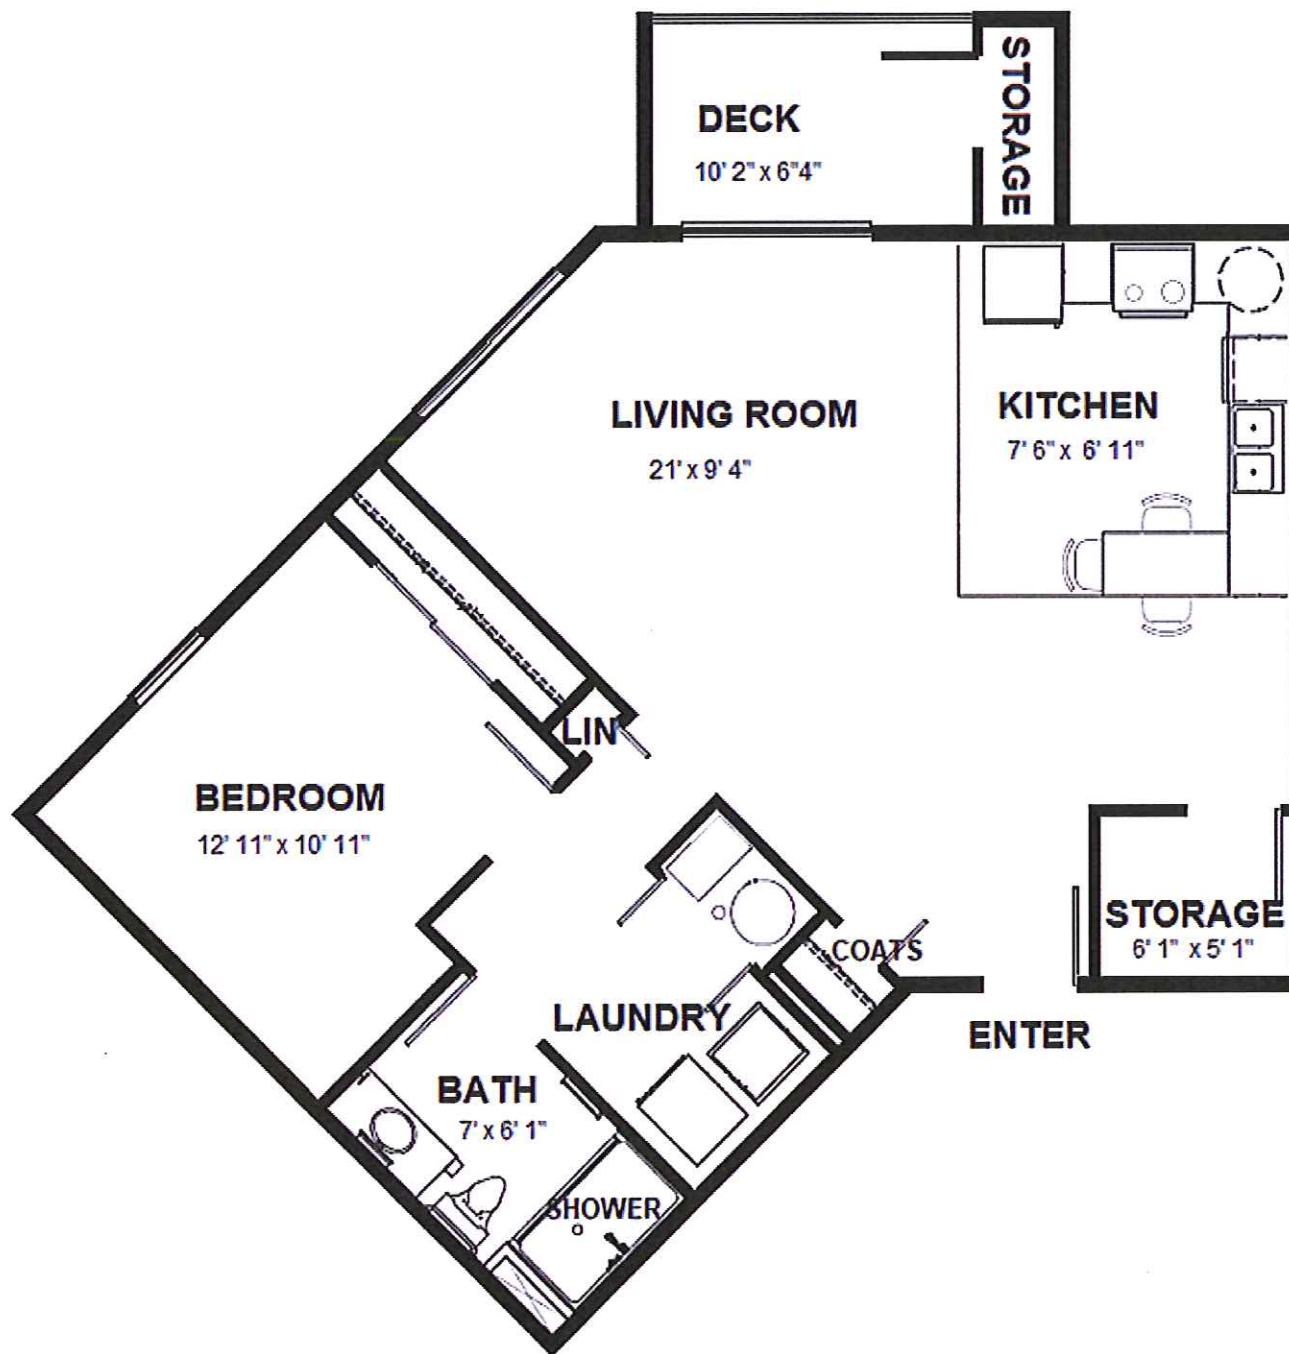

1 Bed/1 Bath Floor Plan Type C

Approximately 885 sq. ft. Units: 208, 308

LEGACY SENIOR
◆ Laramie, WY ◆

307-742-2011

www.Beacon.cc

**1 Bed/1 Bath HCP
Floorplan**

Type B

Approximately 776
Square Feet

Units:
104, 110

LEGACY SENIOR
◆ Laramie, WY ◆

307-742-2011

www.Beacon.cc

LEGACY SENIOR
◆ Laramie, WY ◆

307-742-2011

www.Beacon.cc

1 Bed/1Bath Floorplan

Type D

Approximately 912
Square Feet

Units:

207, 209, 307, 309

LEGACY SENIOR
◆ Laramie, WY ◆

307-742-2011

www.Beacon.cc