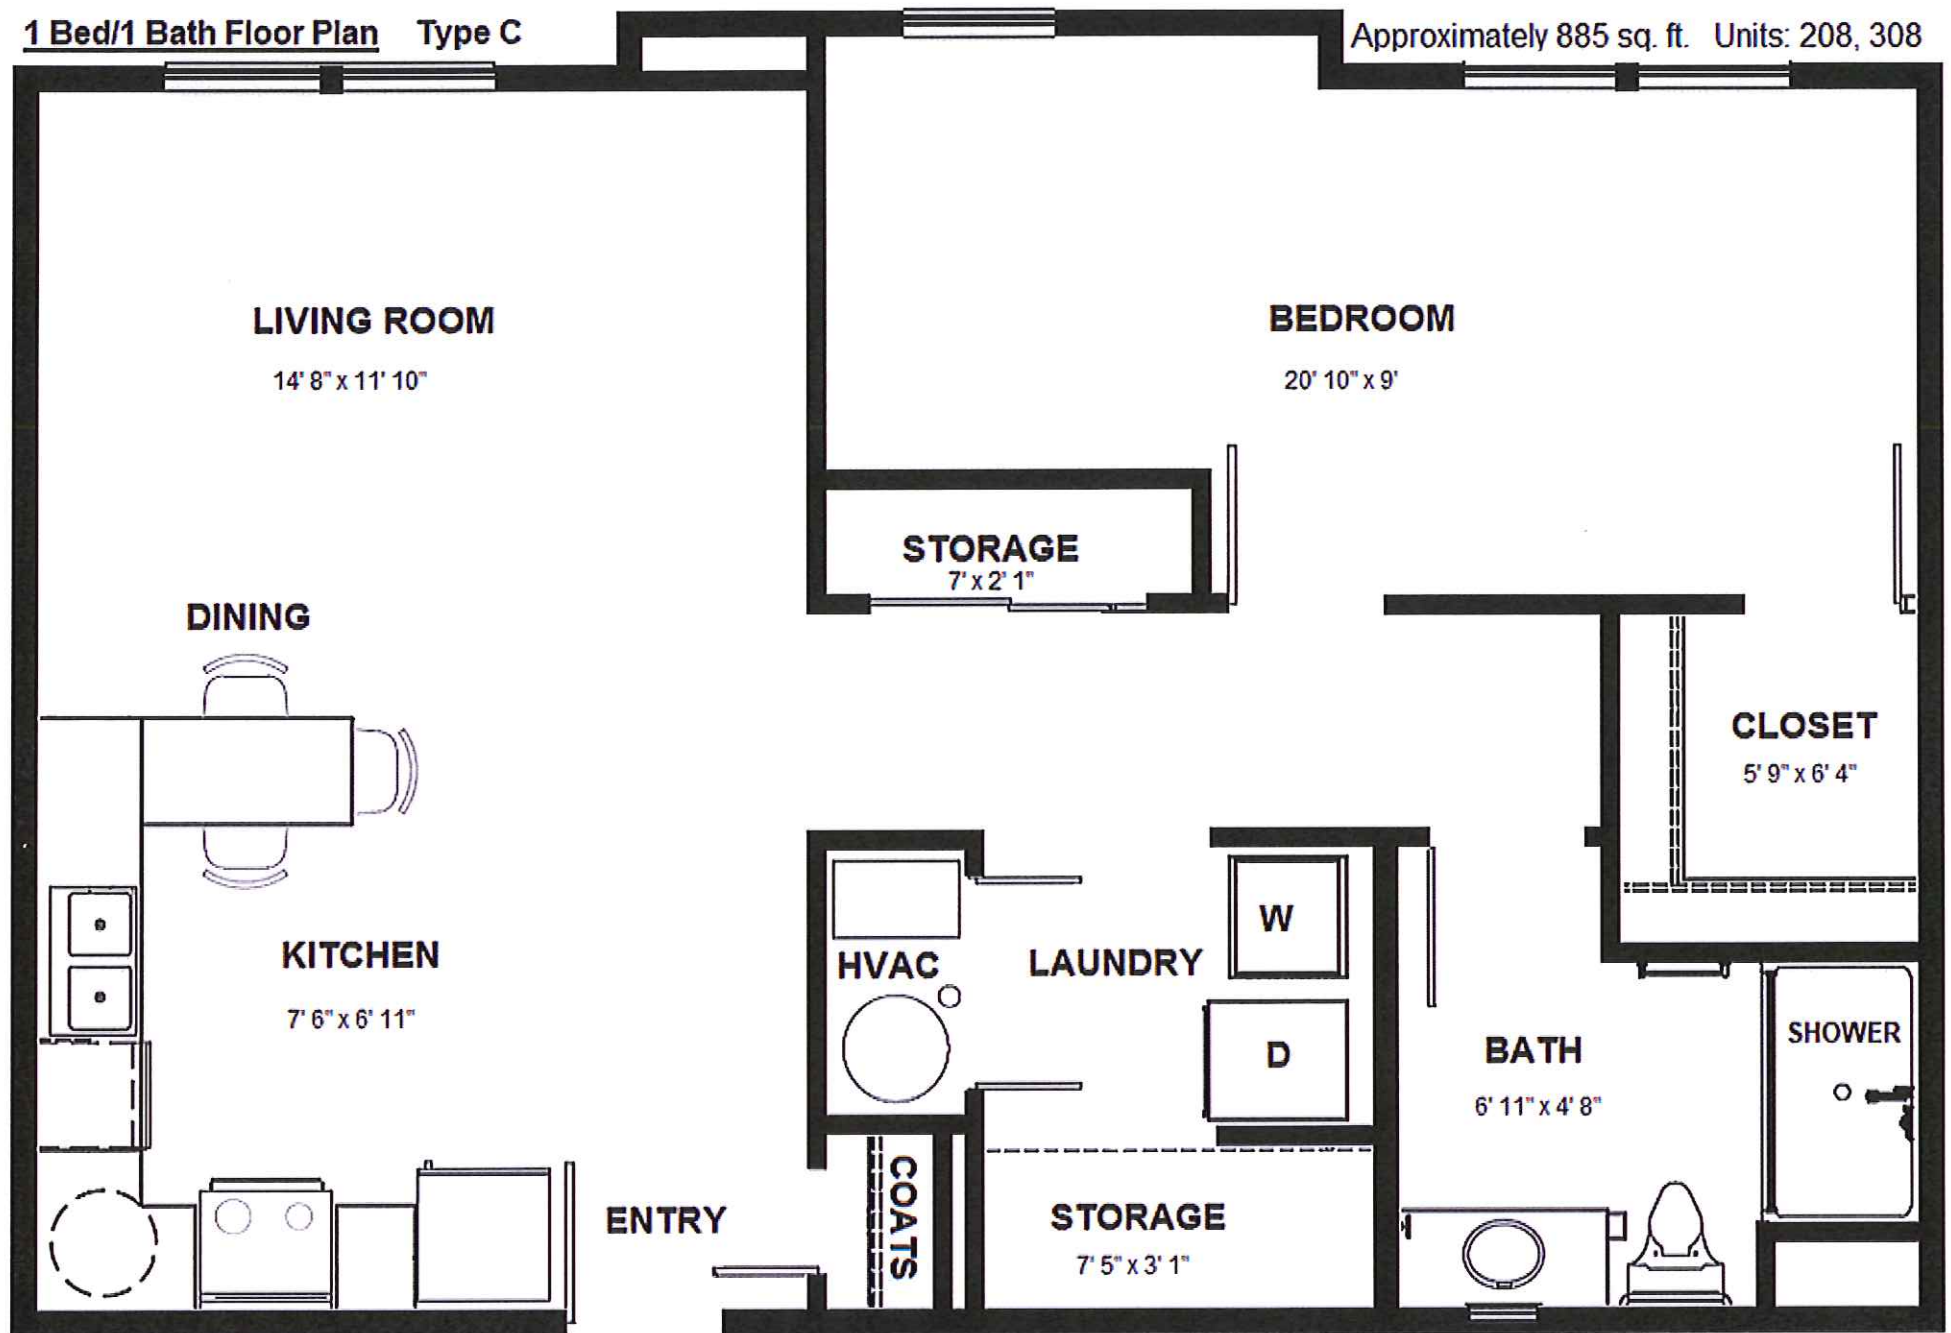

1 Bed/1 Bath Floor Plan Type C

Approximately 885 sq. ft. Units: 208, 308

LEGACY SENIOR
◆ Laramie, WY ◆

307-742-2011

www.Beacon.cc

**1 Bed/1 Bath HCP
Floorplan**

Type B

Approximately 776
Square Feet

Units:
104, 110

LEGACY SENIOR
◆ Laramie, WY ◆

307-742-2011

www.Beacon.cc

LEGACY SENIOR
◆ Laramie, WY ◆

307-742-2011

www.Beacon.cc

1 Bed/1Bath Floorplan

Type D

Approximately 912
Square Feet

Units:

207, 209, 307, 309

LEGACY SENIOR
◆ Laramie, WY ◆

307-742-2011

www.Beacon.cc