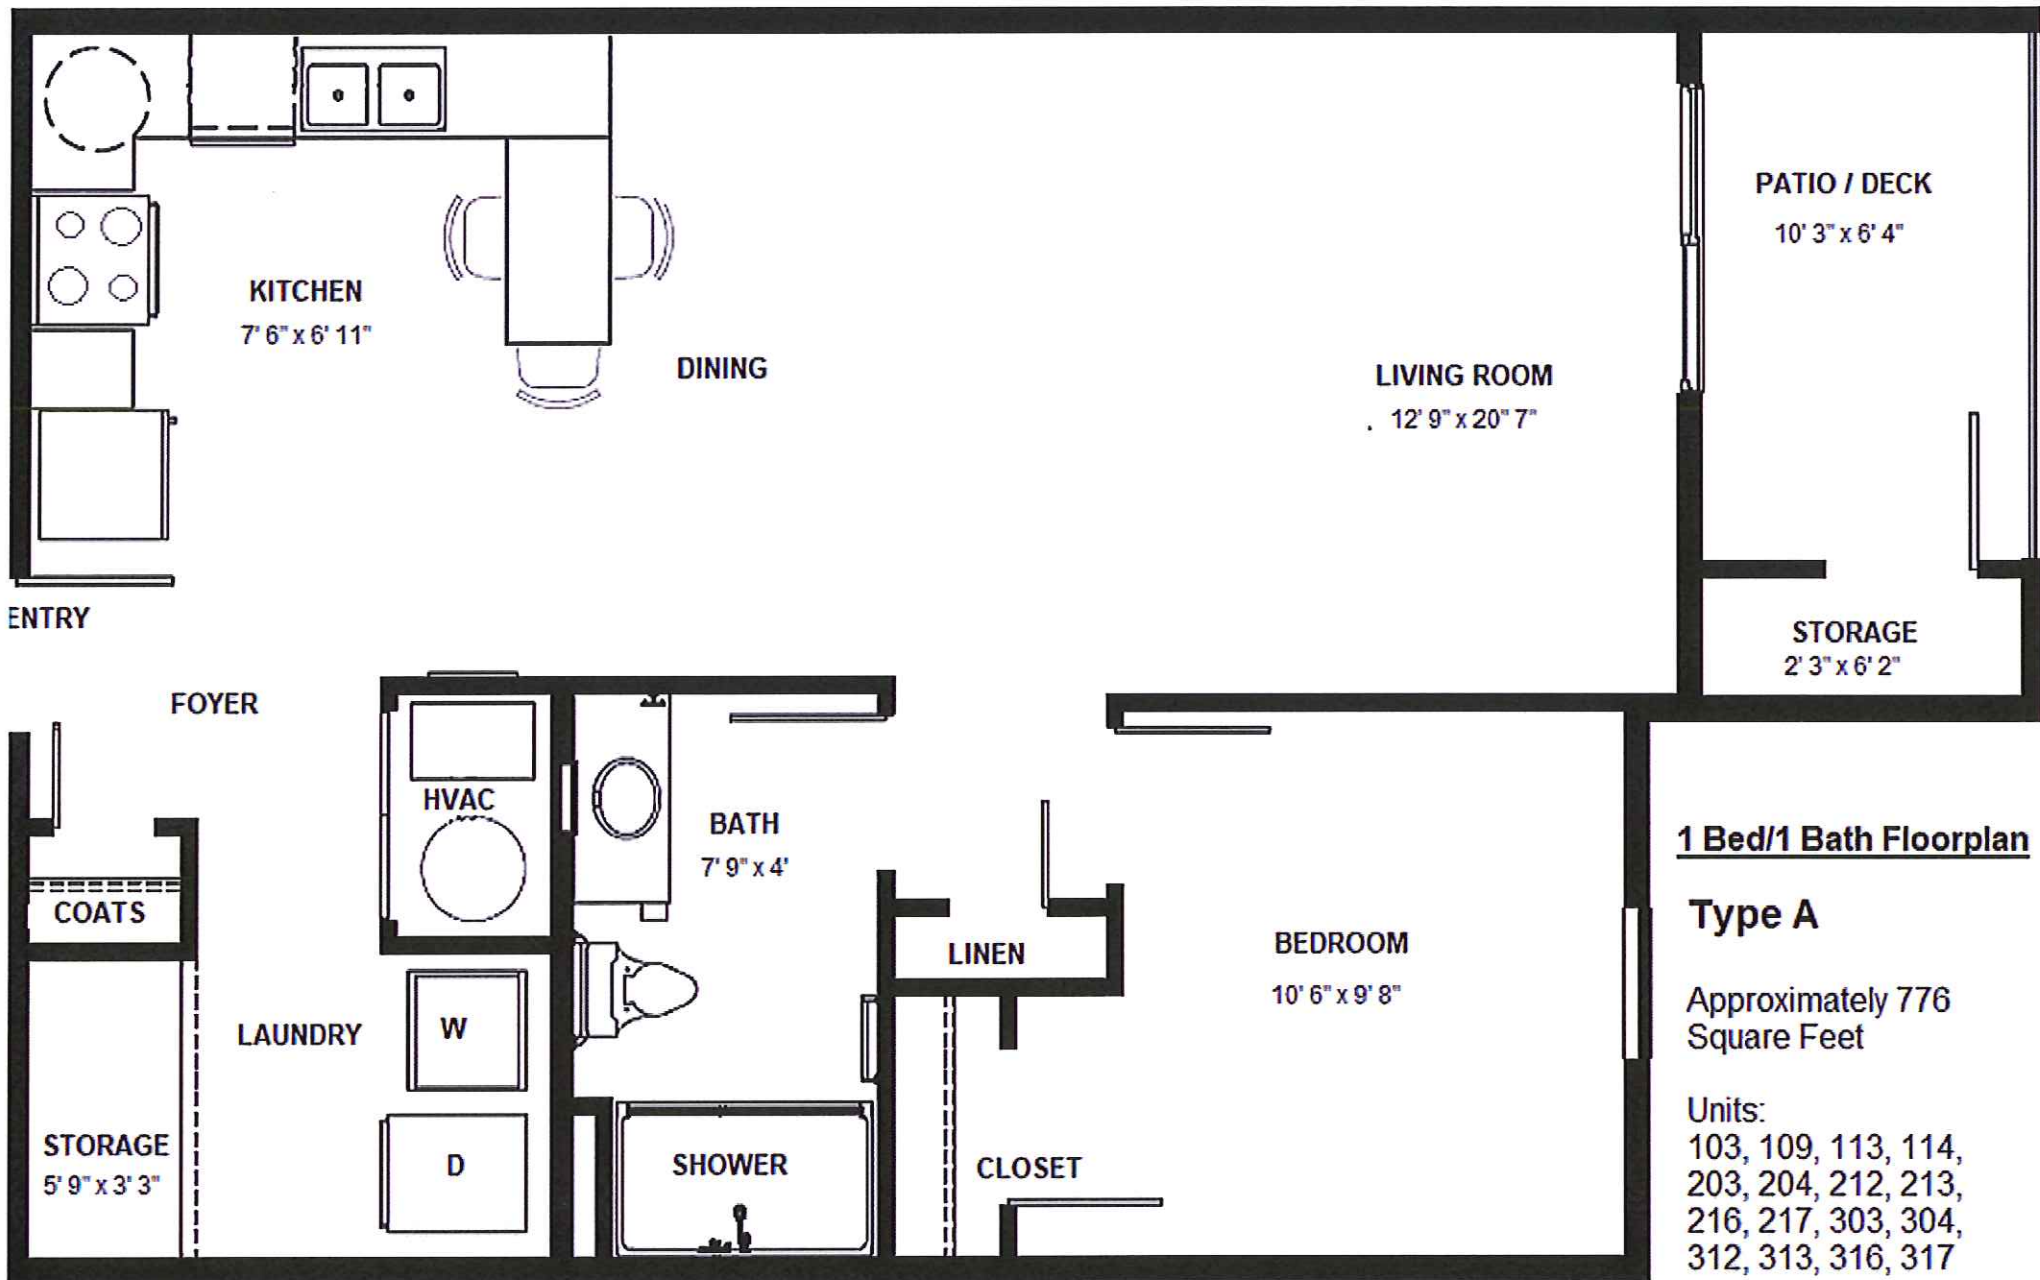

1 Bed/1 Bath Floor Plan Type C

Approximately 885 sq. ft. Units: 208, 308

LEGACY SENIOR
◆ Laramie, WY ◆

307-742-2011

www.Beacon.cc

**1 Bed/1 Bath HCP
Floorplan**

Type B

Approximately 776
Square Feet

Units:
104, 110

LEGACY SENIOR
◆ Laramie, WY ◆

307-742-2011

www.Beacon.cc

LEGACY SENIOR
◆ Laramie, WY ◆

307-742-2011

www.Beacon.cc

1 Bed/1Bath Floorplan

Type D

Approximately 912
Square Feet

Units:

207, 209, 307, 309

LEGACY SENIOR
◆ Laramie, WY ◆

307-742-2011

www.Beacon.cc