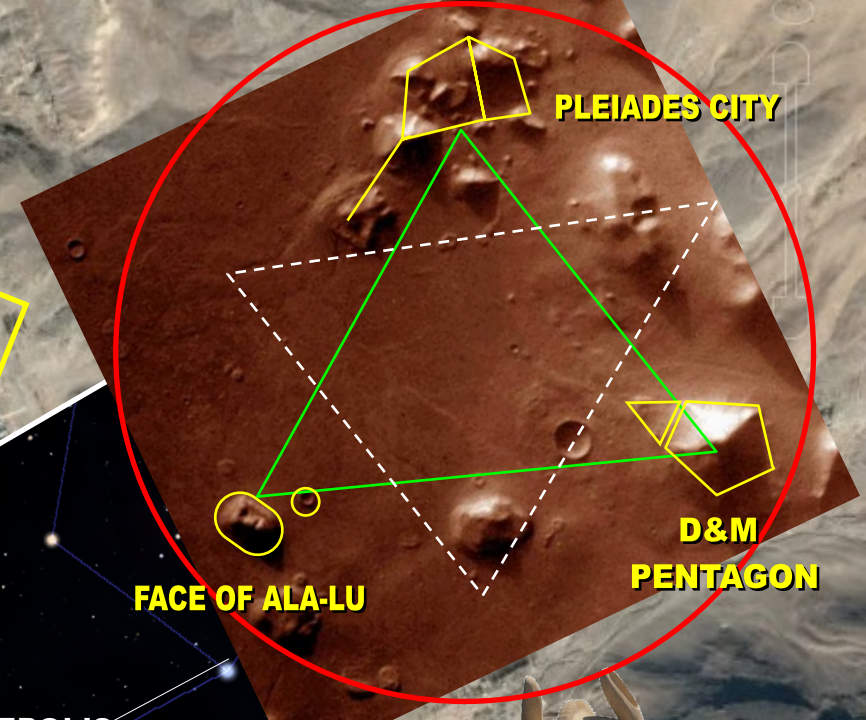

Google Earth