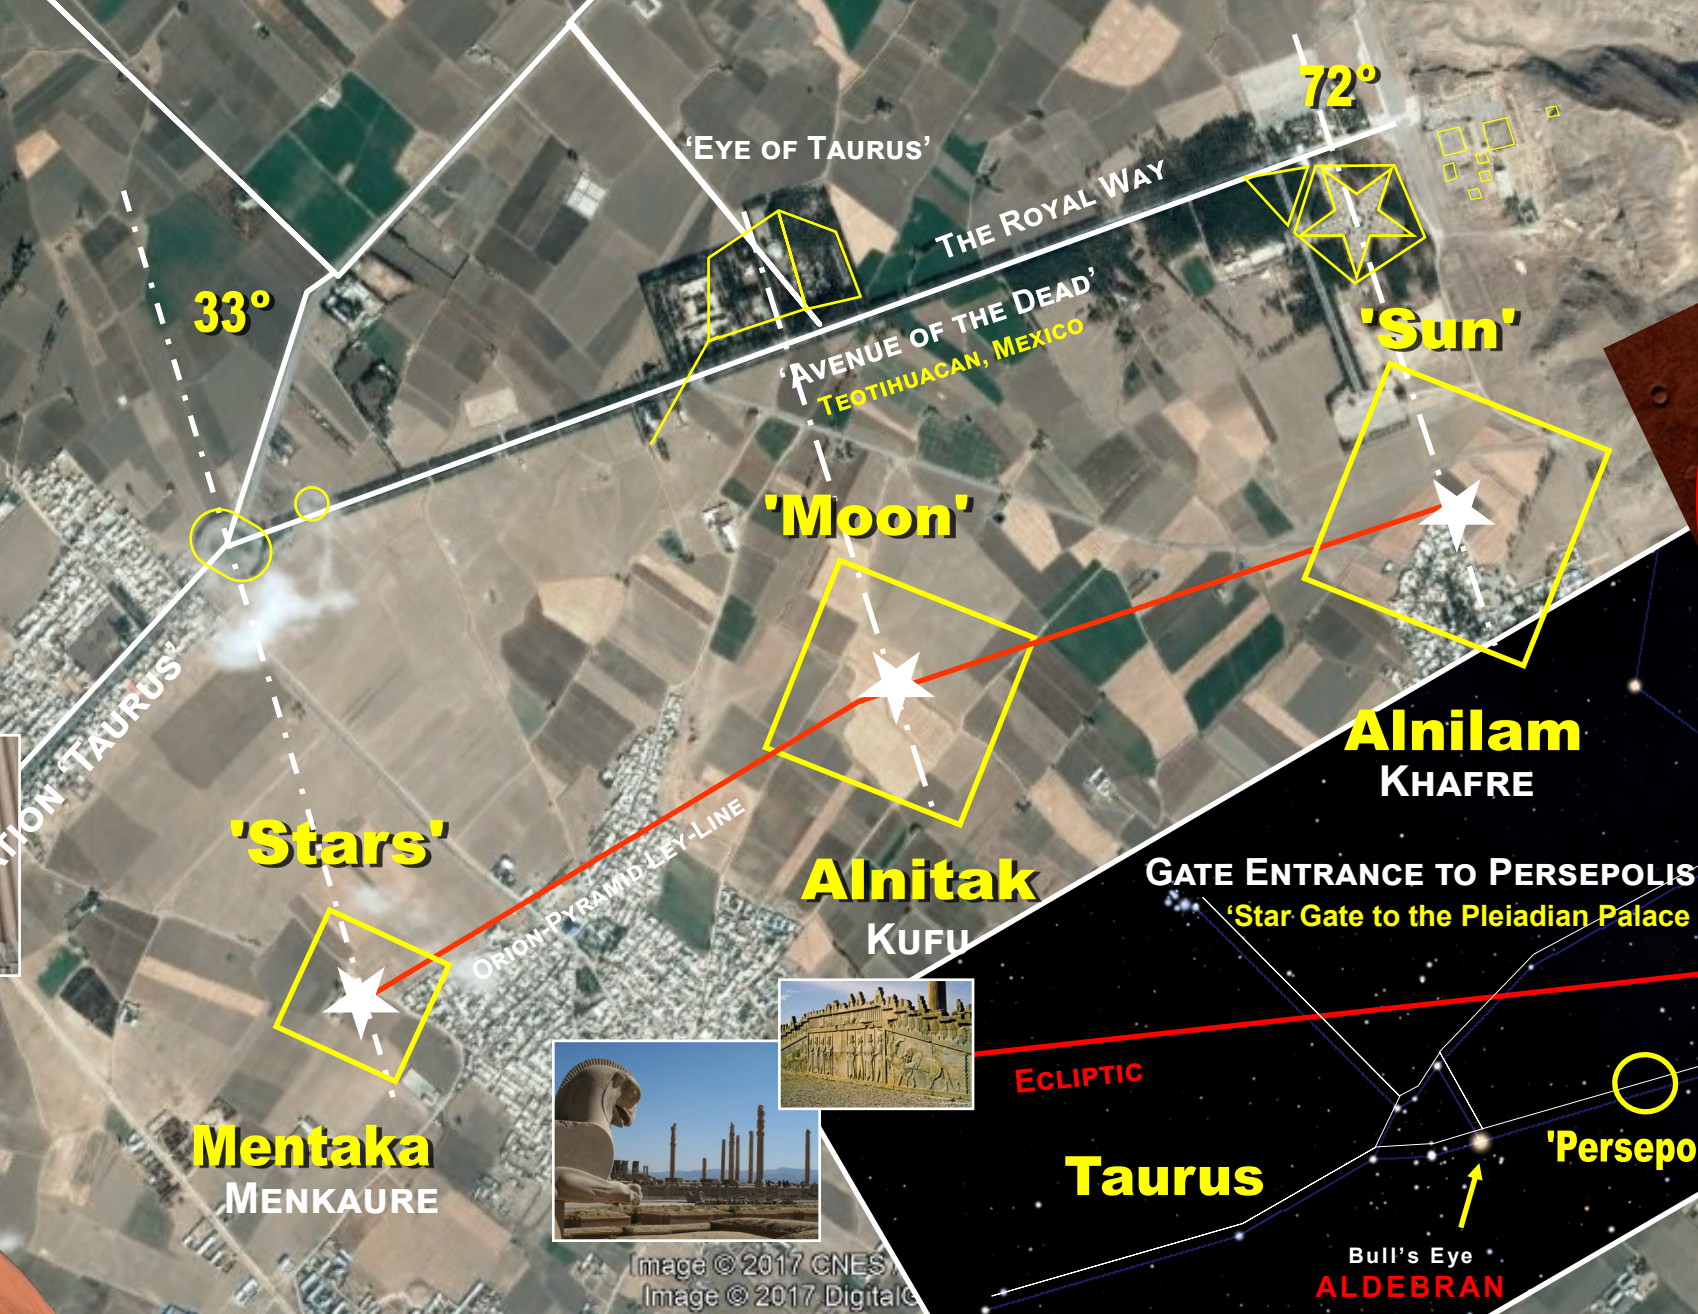

Google Earth