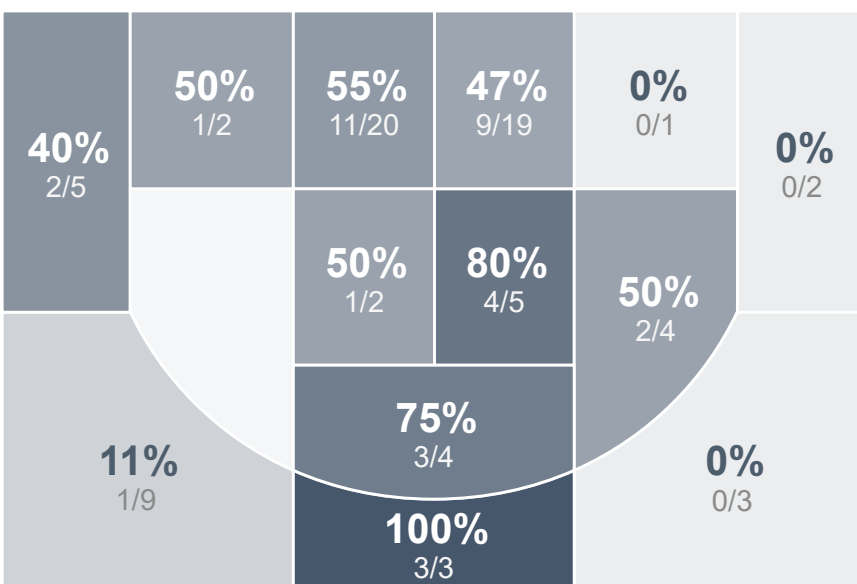

Boys Varsity Basketball