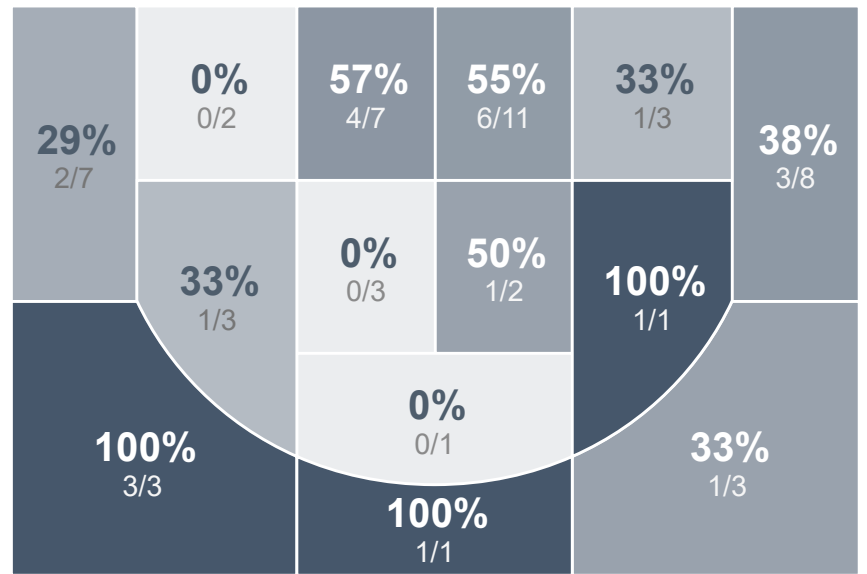

St. Mary's Saints Girls Basketball