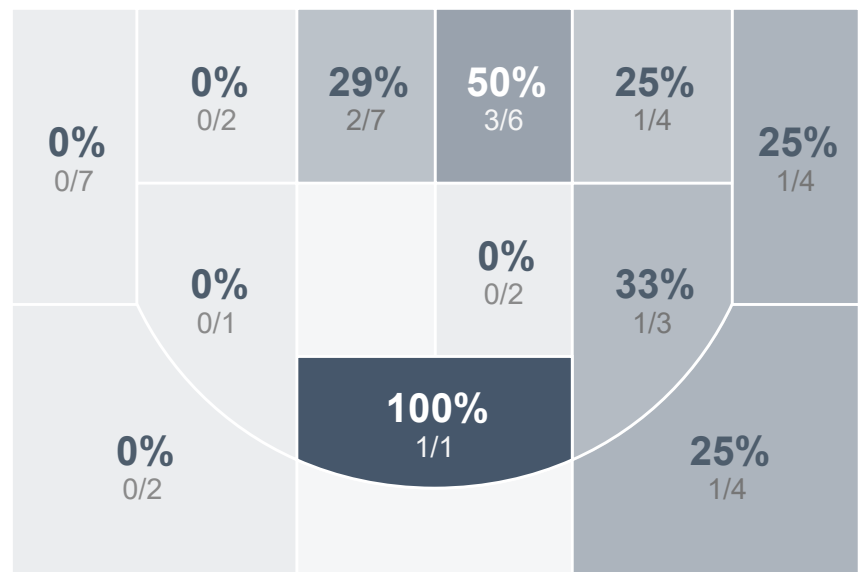

Williston High School