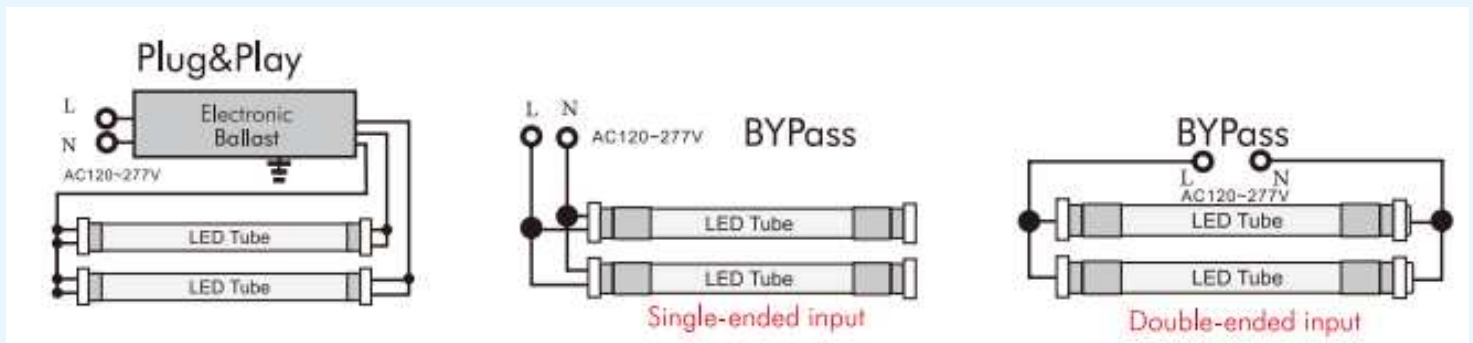

# T8 and T5 Tube Series

T5 LED Tube

T8 LED Tube

- ◆ IP20 Protection Rating
- ◆ CRI Ra80
- ◆ CCT 4000K, 5000K
- ◆ 120-277 VAC
- ◆ -25 to +40 C Operating T.
- ◆ 3 years warranty
- ◆ Type A Plug and Play works with Ballast
- ◆ Type B works without ballast
- ◆ Dual Mode works with or without ballast

Part Number	TUBE-2KLM18-BC	TUBE-4KLM-8FT	TUBE-3KLM24-T5
Lumen Output	2,200 LM	4,320 LM	3,200 LM
Wattage	18W	36W	24W
Luminous Efficacy	110LM/W		
Size	4FT	8FT	4Ft
Weight (CTN)	9kg (30)	17kg (30)	9kg (30)
Beam Angle	110°		
Type	Dual	Type B	Type A
Certification	cULus, DLC	cULus	cULus, DLC

T8 LED Tube—8Ft—Single Pin

Ordering Info	Part Number	CCT	Dimming
Default	TUBE-XXXXXXX-XX	4000K	Milk
EG. TUBE-xKLMxx-4K-Milk		5000K	Clear