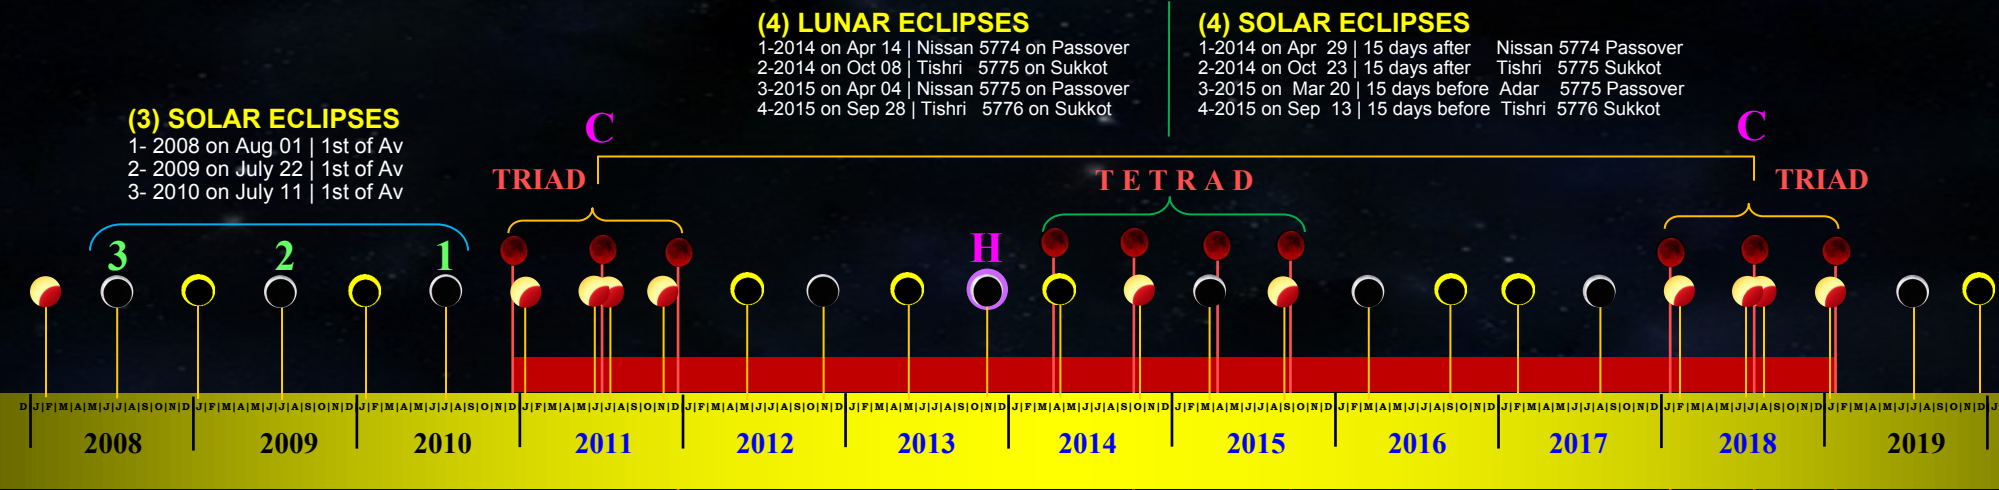

SOLAR ECLIPSE PATTERNS

COMPREHENSIVE MAPPING OF THE ECLIPSES FROM 2008-2020

The purpose of this illustration is to focus and amplify the time segment of astronomical eclipses over the past decade. An examination will be made to see if there are unique properties and patterns in light of Biblical Astronomy. The complete sequence of solar eclipse types are plotted onto the timeline. Only the total lunar eclipses from this time period are also superimposed onto the timeline as well. As the solar and lunar eclipses are plotted, there appears to be a significant pattern that emerges, particularly from 2011-2018. What seems to accent and highlight this pattern is a Beginning, a Middle and an End sequence with a prelude of 3 consecutive Total Solar Eclipses. The TETRAD that is centered in the pattern happens to fall precisely on Jewish Feast dates. This all inclusive patterns could possibly mark an 'end' or a 'beginning' to a countdown moment in time that could have prophetic significance of Biblical proportions.

There are a total of 3 consecutive years 2008, 2009, 2010 of Total Solar Eclipses leading up to a Triad of Blood Moons and Partial Solar Eclipses starting in 2011. The rare Central Bull's-Eye Blood Moon occurring on June 15th, 2011 that is directly in line with Jerusalem correlated to its counterpart on July 27, 2018...a 7-year period. There will be 4 Solar Eclipses that compliment and are paired-up with the 4 Blood Lunar Eclipses (Tetrad) that are exactly 15 days apart; 2 after and 2 before the Blood Moons. The Total Solar Eclipse of March 20, 2015 is the only solar eclipse that is total within the timeframe of the Tetrad sequence pattern. It falls on the Spring Equinox and is the Jewish New Year. Although the Tetrad is in the 'midst' of the Triads spanning a 7 year period, it might very well be that the end of the Tetrad could be the 'beginning' of a prophetic period.