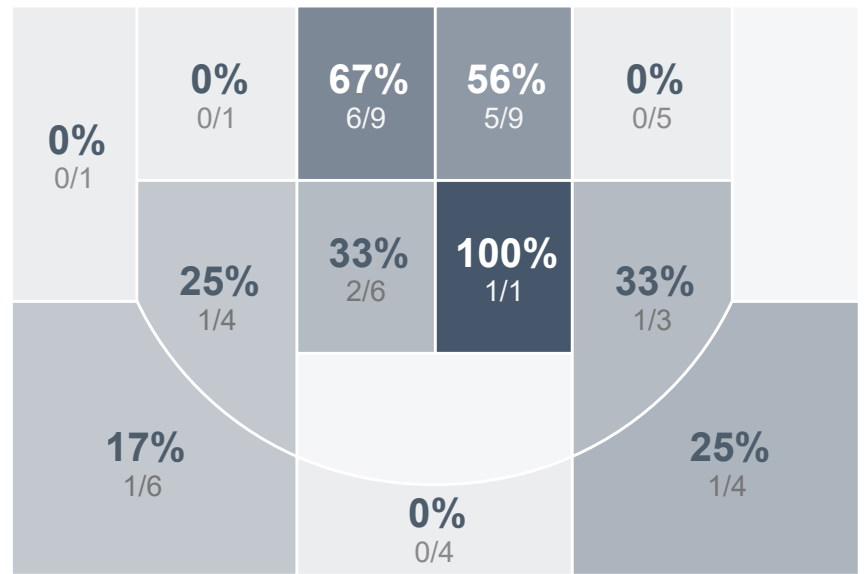

Watford City Girls Basketball