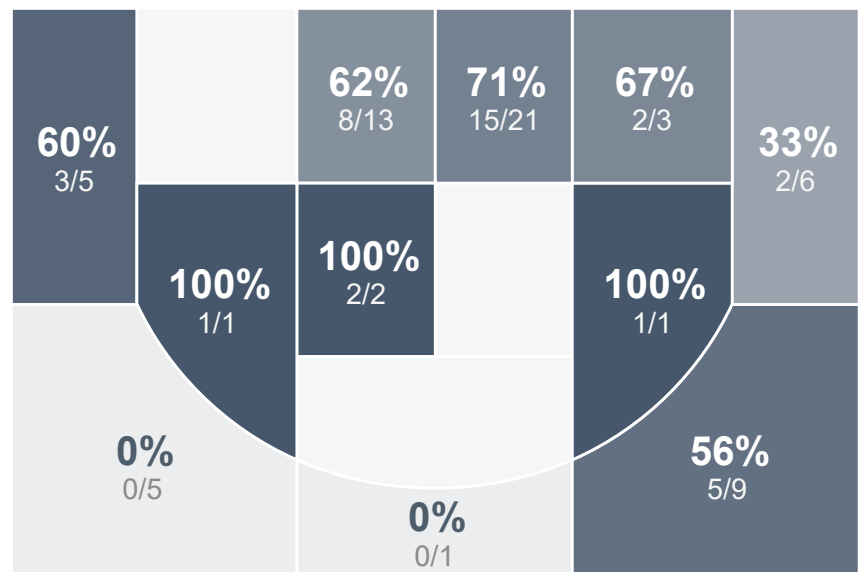

Jamestown High School