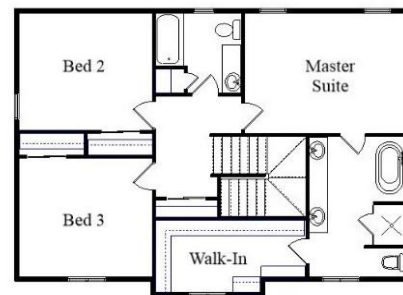

Your Land Your Style Your Home Your Way

Design + Build = Your Best Value

Affordable Value Lifestyle Design Series

The Northpoint 3
1875 Sq.Ft.

Copyright © 2017 Kraus Design + Build

The **Kraus** Company
DESIGN BUILD

248-972-5549

Setting the New Standard

Your Land Your Style Your Home Your Way

Design + Build = Your Best Value

Affordable Value Lifestyle Design Series

The Northpoint 4
2180 Sq.Ft.

Copyright © 2017 Kraus Design + Build