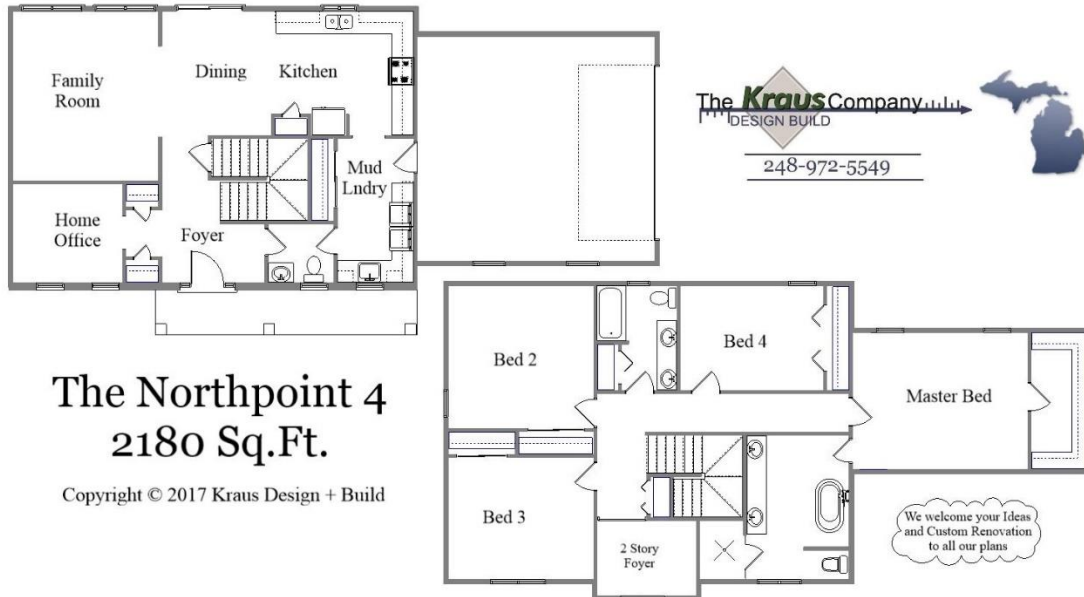

Your Land Your Style Your Home Your Way

Design + Build = Your Best Value

Affordable Value Lifestyle Design Series

The Northpoint 3
1875 Sq.Ft.

Copyright © 2017 Kraus Design + Build

The **Kraus** Company
DESIGN BUILD

248-972-5549

Setting the New Standard

Your Land Your Style Your Home Your Way

Design + Build = Your Best Value

Affordable Value Lifestyle Design Series

The Northpoint 4
2180 Sq.Ft.

Copyright © 2017 Kraus Design + Build