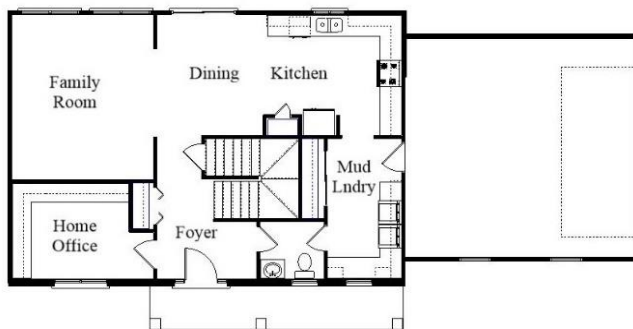

Your Land Your Style Your Home Your Way

Design + Build = Your Best Value

Affordable Value Lifestyle Design Series

The Northpoint 3
1875 Sq.Ft.

Copyright © 2017 Kraus Design + Build

The **Kraus** Company
DESIGN BUILD

248-972-5549

Setting the New Standard

Your Land Your Style Your Home Your Way

Design + Build = Your Best Value

Affordable Value Lifestyle Design Series

The Northpoint 4
2180 Sq.Ft.

Copyright © 2017 Kraus Design + Build