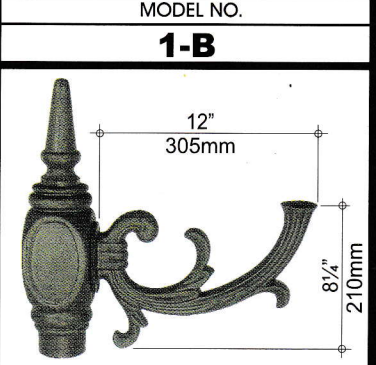

AMCO DIE-CAST ALUMINUM CASTLE LANTERN AND ACCESSORIES, WITH SOCKET WITHOUT BULB

AVAILABLE IN COLORS OF WHITE, BLACK, ANTIQUE & BEIGE