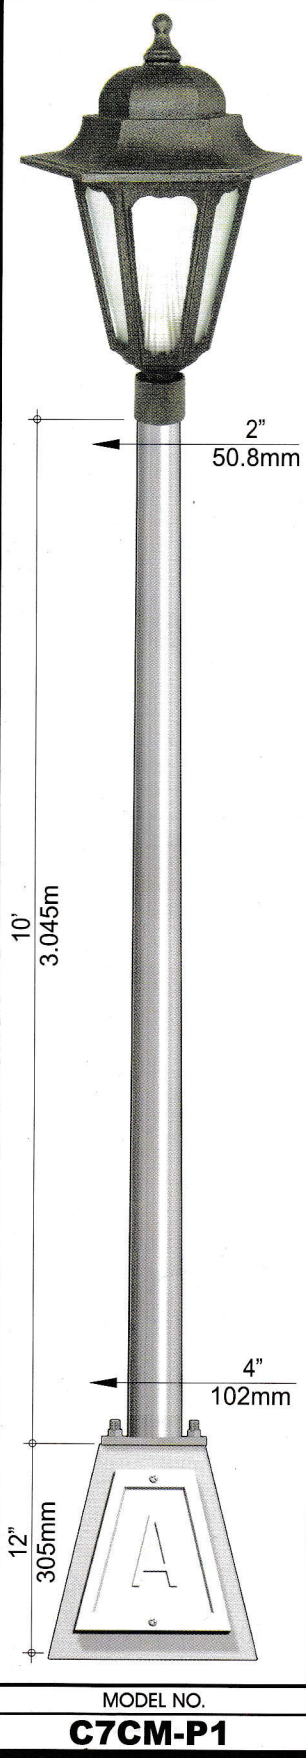

AMCO DIE-CAST ALUMINUM CASTLE LANTERN AND ACCESSORIES, WITH SOCKET WITHOUT BULB

AVAILABLE IN COLORS OF WHITE, BLACK, ANTIQUE & BEIGE