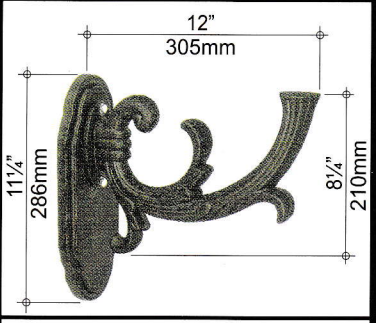

AMCO DIE-CAST ALUMINUM CASTLE LANTERN AND ACCESSORIES, WITH SOCKET WITHOUT BULB

AVAILABLE IN COLORS OF WHITE, BLACK, ANTIQUE & BEIGE