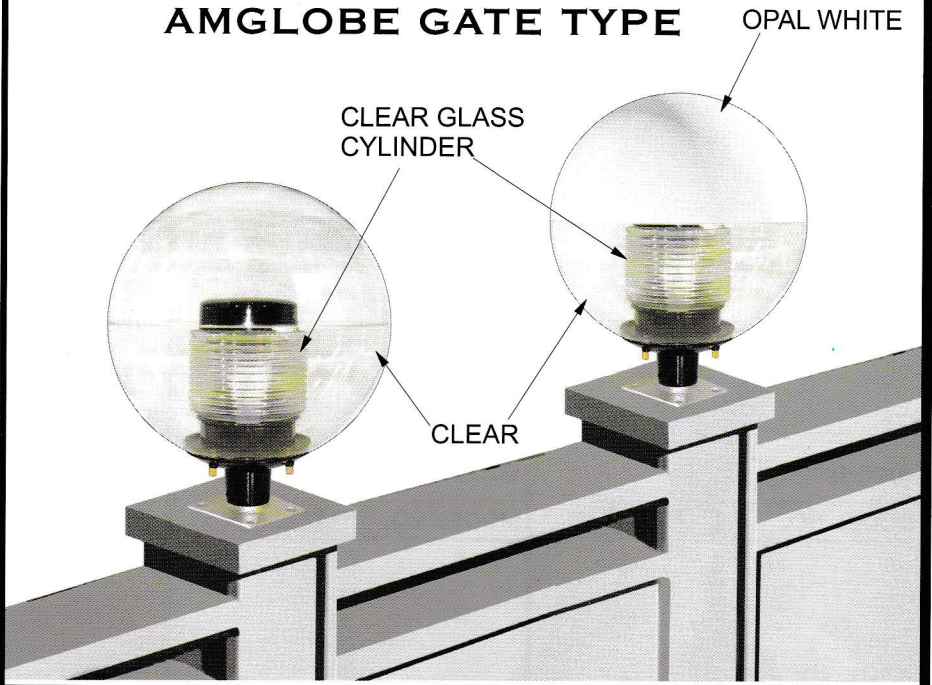

# AMCO ACRYLIC AMGLOBE HALF CLEAR / ALL CLEAR (WITH CLEAR GLASS CYLINDER INSIDE)

## AMGLOBE WITH POST & BASE

## AMGLOBE GATE TYPE

| MODEL NO.           | DIAMETER             | WATTAGE     |
|---------------------|----------------------|-------------|
| <b>AP-C-68-B-GB</b> | <b>16" (406.4mm)</b> | <b>160W</b> |
| <b>AP-C-62-B-GB</b> | <b>18" (457.2mm)</b> | <b>160W</b> |
| <b>AP-C-60-B-GB</b> | <b>21" (533.4mm)</b> | <b>250W</b> |
| <b>AP-C-59-B-GB</b> | <b>24" (609.6mm)</b> | <b>250W</b> |

## AMGLOBE COUPLING TYPE

| MODEL NO.         | DIAMETER             | WATTAGE     | MODEL NO.            | DIAMETER             | WATTAGE     |
|-------------------|----------------------|-------------|----------------------|----------------------|-------------|
| <b>AP-C-68-GB</b> | <b>16" (406.4mm)</b> | <b>160W</b> | <b>AP-C-68-TC-GB</b> | <b>16" (406.4mm)</b> | <b>160W</b> |
| <b>AP-C-62-GB</b> | <b>18" (457.2mm)</b> | <b>160W</b> | <b>AP-C-62-TC-GB</b> | <b>18" (457.2mm)</b> | <b>160W</b> |
| <b>AP-C-60-GB</b> | <b>21" (533.4mm)</b> | <b>250W</b> | <b>AP-C-60-TC-GB</b> | <b>21" (533.4mm)</b> | <b>250W</b> |
| <b>AP-C-59-GB</b> | <b>24" (609.6mm)</b> | <b>250W</b> | <b>AP-C-59-TC-GB</b> | <b>24" (609.6mm)</b> | <b>250W</b> |