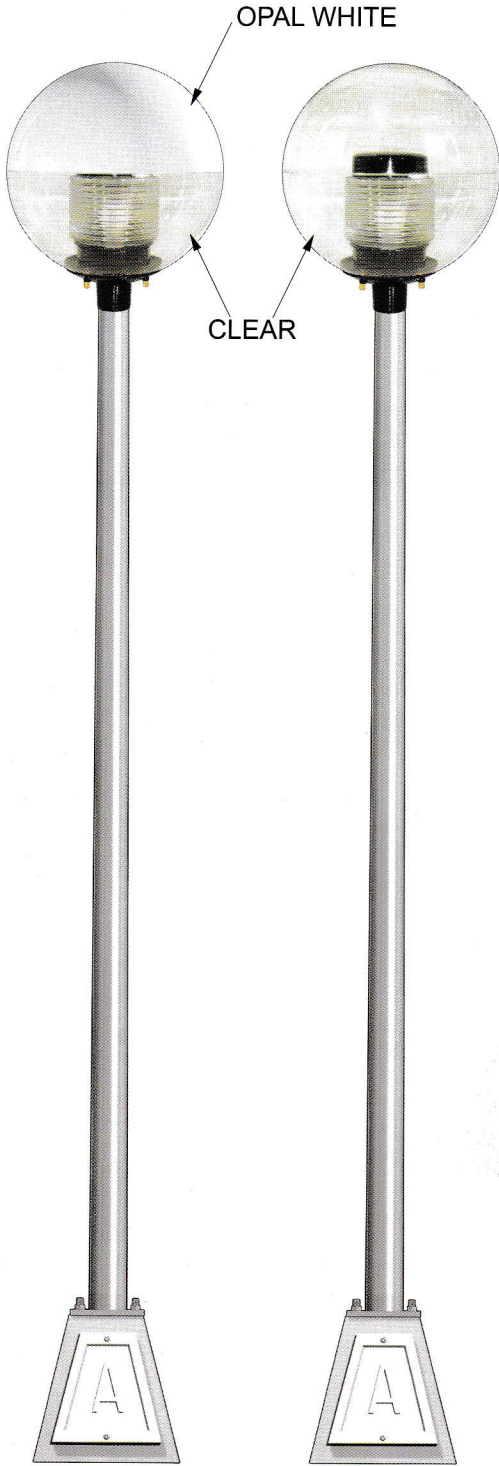

# AMCO ACRYLIC AMGLOBE HALF CLEAR / ALL CLEAR (WITH CLEAR GLASS CYLINDER INSIDE)

## AMGLOBE WITH POST & BASE

## AMGLOBE GATE TYPE

| MODEL NO.           | DIAMETER             | WATTAGE     |
|---------------------|----------------------|-------------|
| <b>AP-C-68-B-GB</b> | <b>16" (406.4mm)</b> | <b>160W</b> |
| <b>AP-C-62-B-GB</b> | <b>18" (457.2mm)</b> | <b>160W</b> |
| <b>AP-C-60-B-GB</b> | <b>21" (533.4mm)</b> | <b>250W</b> |
| <b>AP-C-59-B-GB</b> | <b>24" (609.6mm)</b> | <b>250W</b> |

## AMGLOBE COUPLING TYPE

| MODEL NO.         | DIAMETER             | WATTAGE     | MODEL NO.            | DIAMETER             | WATTAGE     |
|-------------------|----------------------|-------------|----------------------|----------------------|-------------|
| <b>AP-C-68-GB</b> | <b>16" (406.4mm)</b> | <b>160W</b> | <b>AP-C-68-TC-GB</b> | <b>16" (406.4mm)</b> | <b>160W</b> |
| <b>AP-C-62-GB</b> | <b>18" (457.2mm)</b> | <b>160W</b> | <b>AP-C-62-TC-GB</b> | <b>18" (457.2mm)</b> | <b>160W</b> |
| <b>AP-C-60-GB</b> | <b>21" (533.4mm)</b> | <b>250W</b> | <b>AP-C-60-TC-GB</b> | <b>21" (533.4mm)</b> | <b>250W</b> |
| <b>AP-C-59-GB</b> | <b>24" (609.6mm)</b> | <b>250W</b> | <b>AP-C-59-TC-GB</b> | <b>24" (609.6mm)</b> | <b>250W</b> |