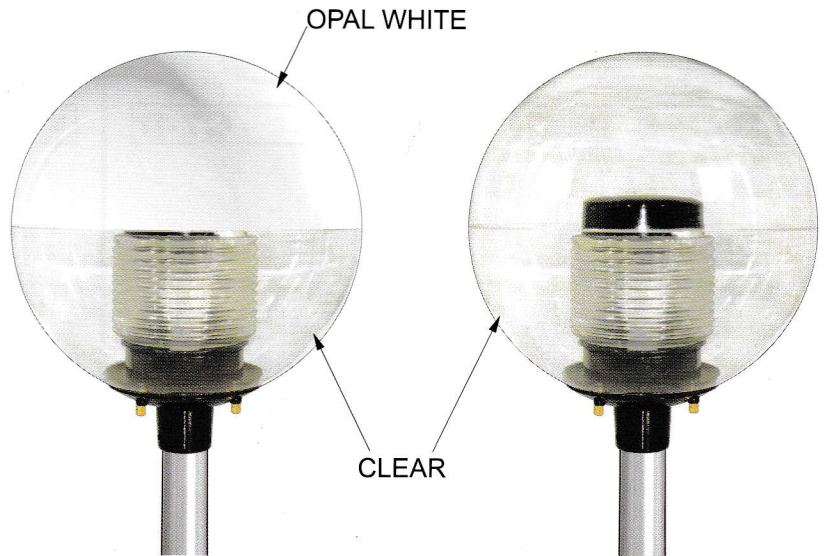

# AMCO ACRYLIC AMGLOBE HALF CLEAR / ALL CLEAR (WITH CLEAR GLASS CYLINDER INSIDE)

## AMGLOBE WITH POST & BASE

## AMGLOBE GATE TYPE

| MODEL NO.           | DIAMETER             | WATTAGE     |
|---------------------|----------------------|-------------|
| <b>AP-C-68-B-GB</b> | <b>16" (406.4mm)</b> | <b>160W</b> |
| <b>AP-C-62-B-GB</b> | <b>18" (457.2mm)</b> | <b>160W</b> |
| <b>AP-C-60-B-GB</b> | <b>21" (533.4mm)</b> | <b>250W</b> |
| <b>AP-C-59-B-GB</b> | <b>24" (609.6mm)</b> | <b>250W</b> |

## AMGLOBE COUPLING TYPE

| MODEL NO.         | DIAMETER             | WATTAGE     | MODEL NO.            | DIAMETER             | WATTAGE     |
|-------------------|----------------------|-------------|----------------------|----------------------|-------------|
| <b>AP-C-68-GB</b> | <b>16" (406.4mm)</b> | <b>160W</b> | <b>AP-C-68-TC-GB</b> | <b>16" (406.4mm)</b> | <b>160W</b> |
| <b>AP-C-62-GB</b> | <b>18" (457.2mm)</b> | <b>160W</b> | <b>AP-C-62-TC-GB</b> | <b>18" (457.2mm)</b> | <b>160W</b> |
| <b>AP-C-60-GB</b> | <b>21" (533.4mm)</b> | <b>250W</b> | <b>AP-C-60-TC-GB</b> | <b>21" (533.4mm)</b> | <b>250W</b> |
| <b>AP-C-59-GB</b> | <b>24" (609.6mm)</b> | <b>250W</b> | <b>AP-C-59-TC-GB</b> | <b>24" (609.6mm)</b> | <b>250W</b> |