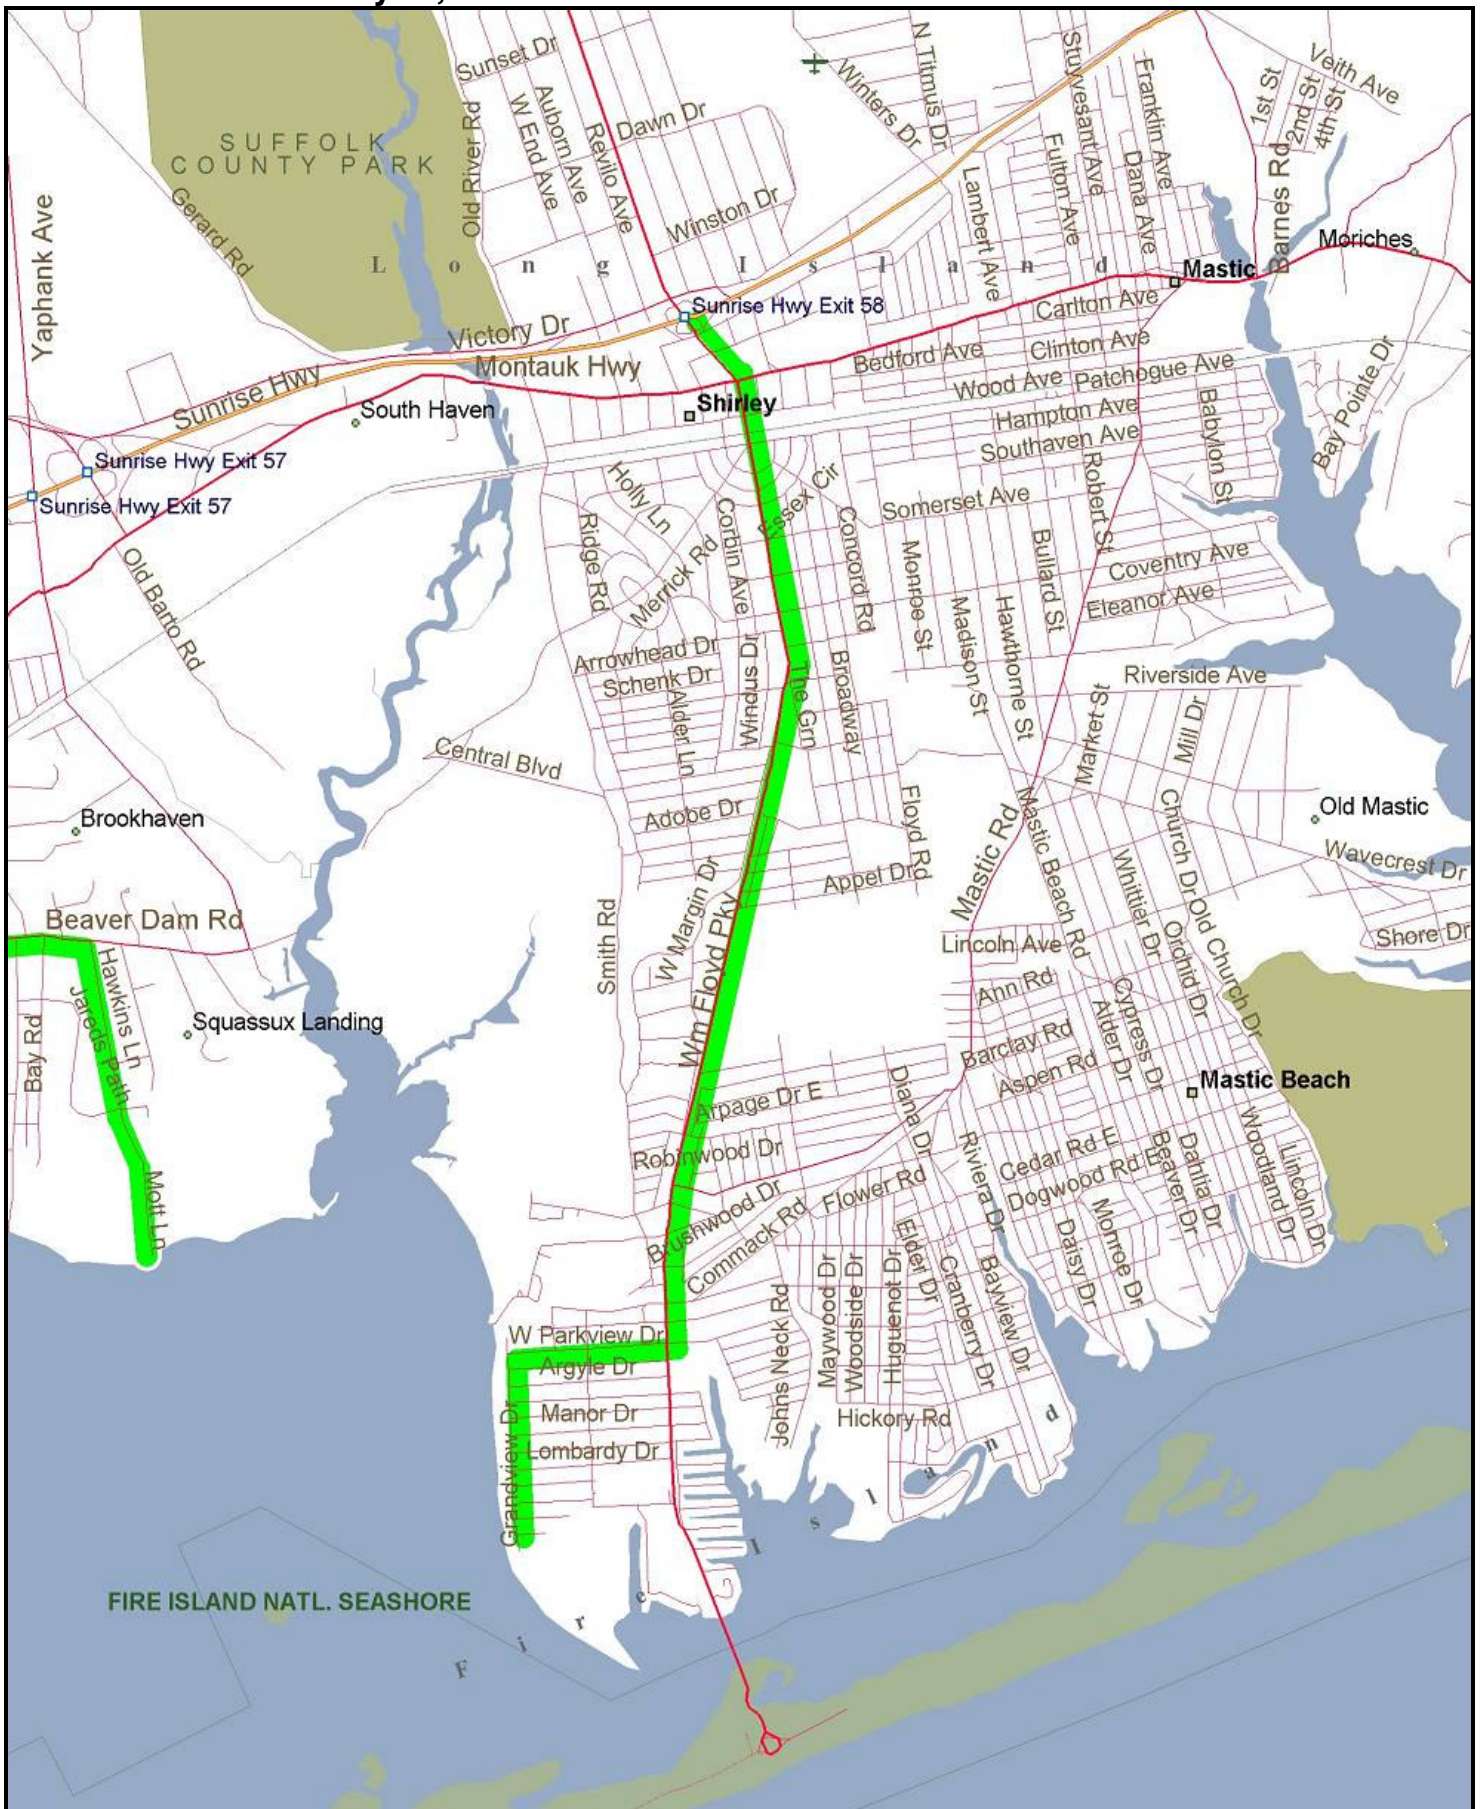

Shirley LI, NY

Proceed to exit 58 Sunrise Highway (Rt. 27), take south exit onto William Floyd Pkwy.
Turn right onto W. Parkview Dr. and left onto Grand View Dr.