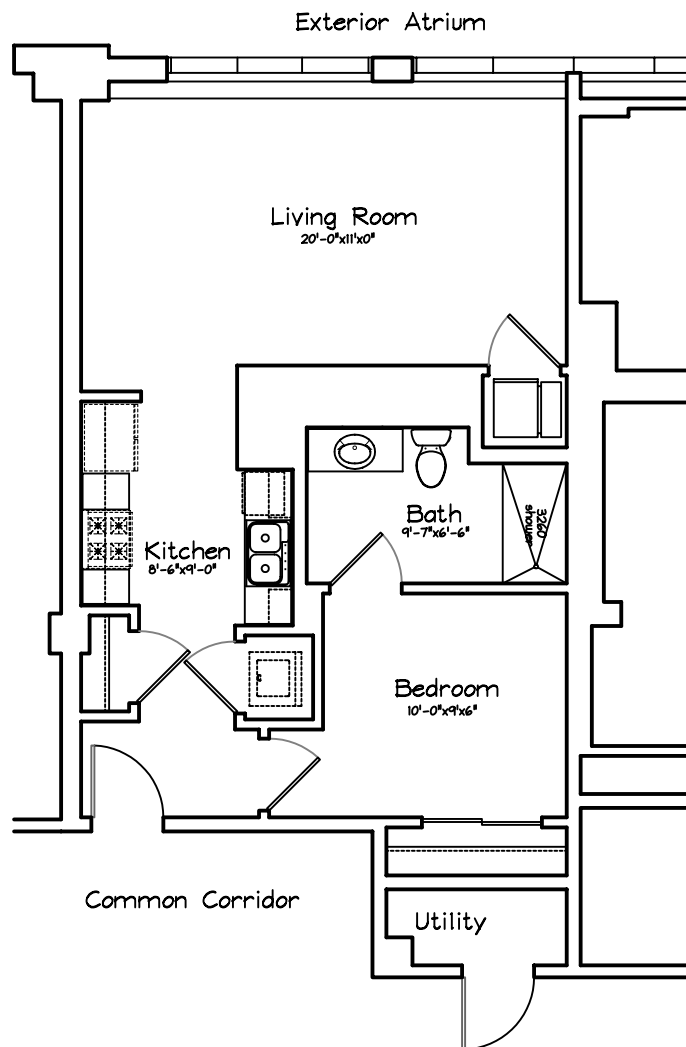

PLANKINTON LOFT APARTMENTS

4th FLOOR

Unit #400 = 675 sq ft
One Bedroom, 1 Bath
Scale : 1/8" = 1'-0"

Square Footage taken from center of corridor/party walls
to exterior of furred walls.