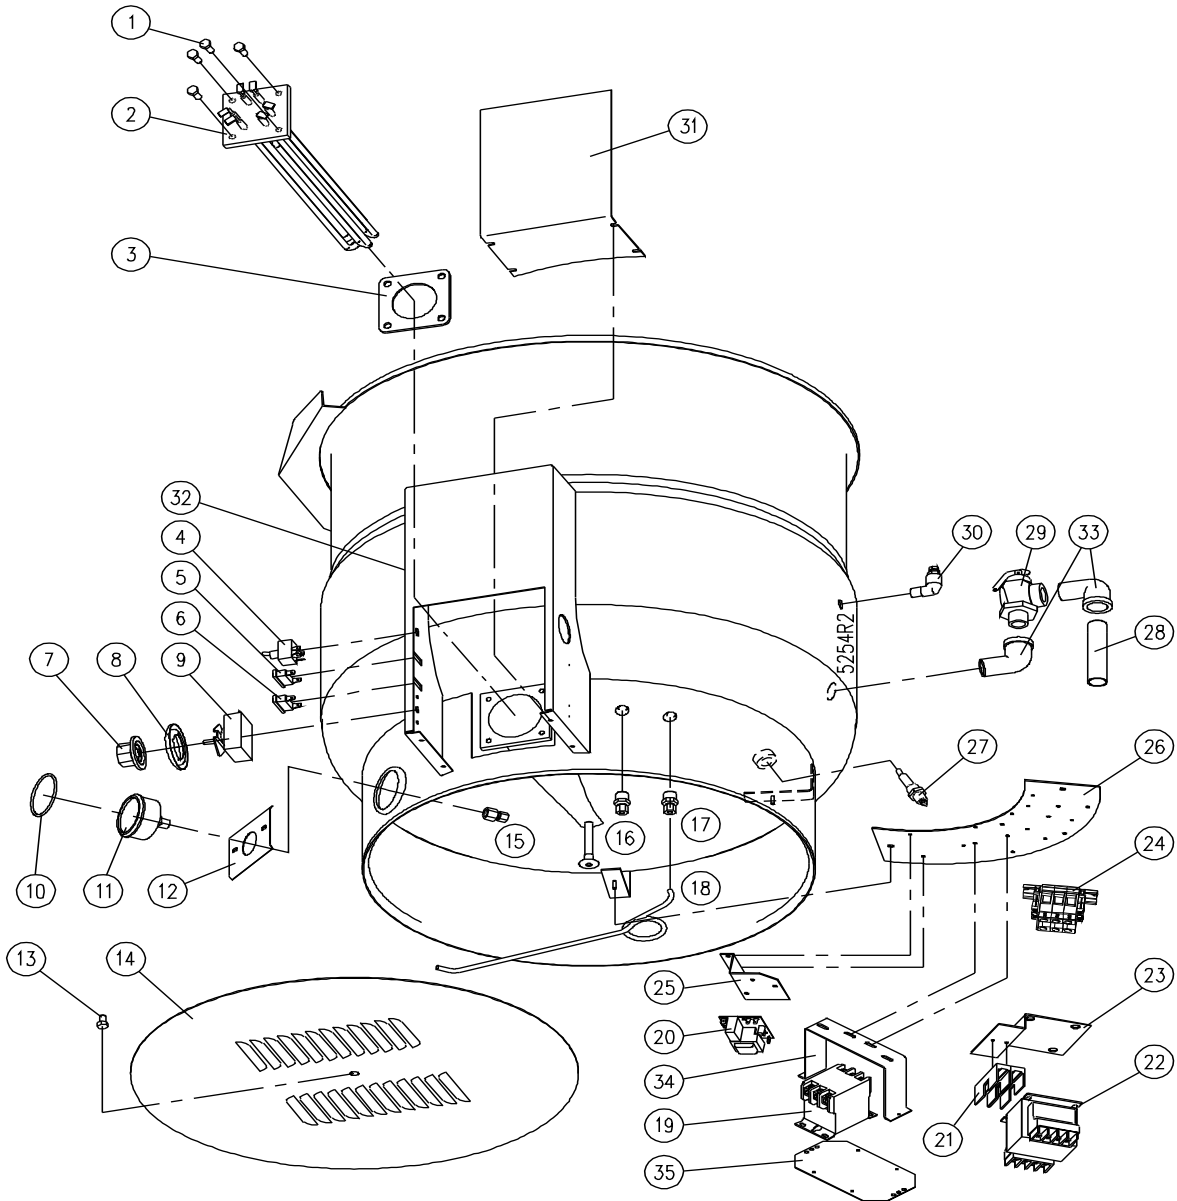

**FIGURE 1**

PARTS LIST, SELF-GENERATING STEAM KETTLES, MODELS: ELT, EL, EP

**FIGURE 1**

<u>ITEM</u>	<u>PART NO.</u>	<u>DESCRIPTION</u>	<u>QUANTITY</u>					
			<u>20</u>	<u>30</u>	<u>40</u>	<u>60</u>	<u>80</u>	<u>100</u>
1	M50S-51618-34	Hex Head Screw, 5/16 -18 UNC x 3/4 Lg.	4	4	4	4	4	4
** 2	7-5019	Heating Element, 208V, 12 kW	1					
	7-5020	Heating Element, 220/380V, 12 kW	1					
	7-5021	Heating Element, 240/415V, 12 kW	1					
	7-5022	Heating Element, 480V, 12 kW	1					
	9-3298-1	Heating Element, 600V, 12 kW	1					
	7-5023	Heating Element, 208V, 15 kW		1				
	7-5024	Heating Element, 220/380V, 15 kW		1				
	7-5025	Heating Element, 240/415V, 15 kW		1				
	7-5026	Heating Element, 480V, 15 kW		1				
	9-3298-2	Heating Element, 600V, 15 kW		1				
	7-5027	Heating Element, 208V, 18 kW			1	1	1	
	7-5028	Heating Element, 380/220V, 18 kW			1	1	1	
	7-5029	Heating Element, 415/240V, 18 kW			1	1	1	
	7-5030	Heating Element, 480V, 18 kW			1	1	1	

PARTS LIST, SELF-GENERATING STEAM KETTLES, MODELS: ELT, EL, EP

<u>ITEM</u>	<u>PART NO.</u>	<u>DESCRIPTION</u>	<u>QUANTITY</u>					
			<u>20</u>	<u>30</u>	<u>40</u>	<u>60</u>	<u>80</u>	<u>100</u>
	5976-2	Knob Assembly (°C)	1	1	1	1	1	1
8.	4-TB05	Bezel	1	1	1	1	1	1
9.	9126-1	Temperature Controller	1	1	1	1	1	1
10	2-230R	"O" Ring, 2 ¾ OD x 2-1/2 ID x 1/8 Thick.	1	1	1	1	1	1
11	4967-1	Pressure Gauge	1	1	1	1	1	1
12	3407-1	Pressure Gauge Mounting Plate	1	1	1	1	1	1
13	M50S-51618-58	Hex HD Screw, 5/16 - 18 UNC x 5/8 Lg.	1	1	1	1	1	1
** 14	8-2077	Bottom Cover, (3041-7), ELT-20	1					
	8-2078	Bottom Cover, (3041-8), ELT-30		1				
	8-2079	Bottom Cover, (3041-9), ELT-40			1			
	8-2080	Bottom Cover, (3041-10), ELT-60				1		
	8-2081	Bottom Cover, (3041-11), ELT-80					1	
	8-2082	Bottom Cover, (3041-12), ELT-100						1
	8-2077-1	Bottom Cover, (3041-1), EL-20	1					
	8-2078-1	Bottom Cover, (3041-2), EL-30		1				
	8-2079-1	Bottom Cover, (3041-3), EL-40			1			
	8-2080-1	Bottom Cover, (3041-4), EL-60				1		