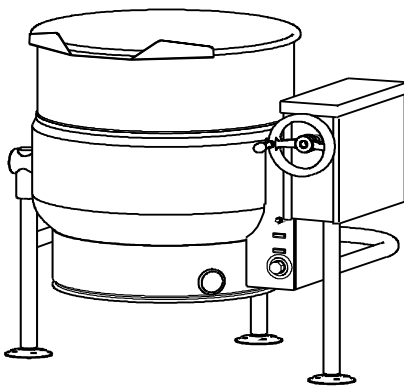

**PARTS LIST**  
**SELF-GENERATING STEAM KETTLES**  
**MODELS: ELT**  
**EL**  
**EP**

ELT

EL

EP

**SOLARIS STEAM**

4673 OSBORNE DR.,  
SUITE D  
EL PASO, TX 79922

TELEPHONE: (704) 900-2068

PARTS LIST, SELF-GENERATING STEAM KETTLES, MODELS: ELT, EL, EP

**FIGURE 1**

PARTS LIST, SELF-GENERATING STEAM KETTLES, MODELS: ELT, EL, EP

**FIGURE 1**

<u>ITEM</u>	<u>PART NO.</u>	<u>DESCRIPTION</u>	<u>QUANTITY</u>					
			<u>20</u>	<u>30</u>	<u>40</u>	<u>60</u>	<u>80</u>	<u>100</u>
1	M50S-51618-34	Hex Head Screw, 5/16 -18 UNC x 3/4 Lg.	4	4	4	4	4	4
** 2	7-5019	Heating Element, 208V, 12 kW	1					
	7-5020	Heating Element, 220/380V, 12 kW	1					
	7-5021	Heating Element, 240/415V, 12 kW	1					
	7-5022	Heating Element, 480V, 12 kW	1					
	9-3298-1	Heating Element, 600V, 12 kW	1					
	7-5023	Heating Element, 208V, 15 kW		1				
	7-5024	Heating Element, 220/380V, 15 kW		1				
	7-5025	Heating Element, 240/415V, 15 kW		1				
	7-5026	Heating Element, 480V, 15 kW		1				
	9-3298-2	Heating Element, 600V, 15 kW		1				
	7-5027	Heating Element, 208V, 18 kW			1	1	1	
	7-5028	Heating Element, 380/220V, 18 kW			1	1	1	
	7-5029	Heating Element, 415/240V, 18 kW			1	1	1	
	7-5030	Heating Element, 480V, 18 kW			1	1	1	