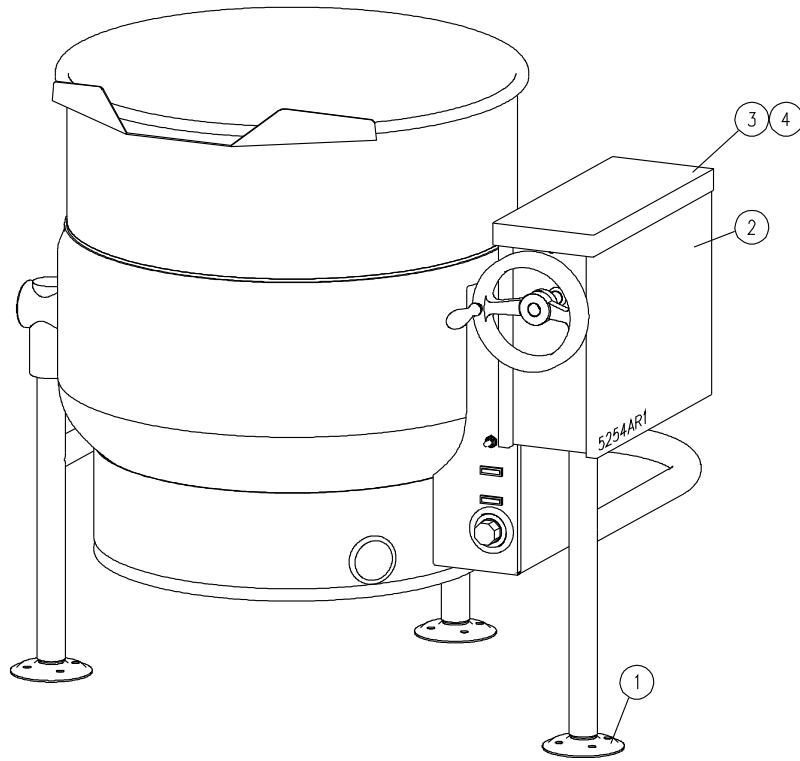

PARTS LIST, SELF-GENERATING STEAM KETTLES, MODELS: ELT, EL, EP

FIGURE 3

PARTS LIST

FIGURE 3

<u>ITEM</u>	<u>PART NUMBER</u>	<u>DESCRIPTION</u>	<u>QUANTITY</u>
1.	8-1308	Adjustable Flanged Foot	3
2.	2960-1	Console Box	1
3.	3534-1	Console Cover	1
4.	M33S-1032-12	Screw, 10 - 32 x 1/2"	1