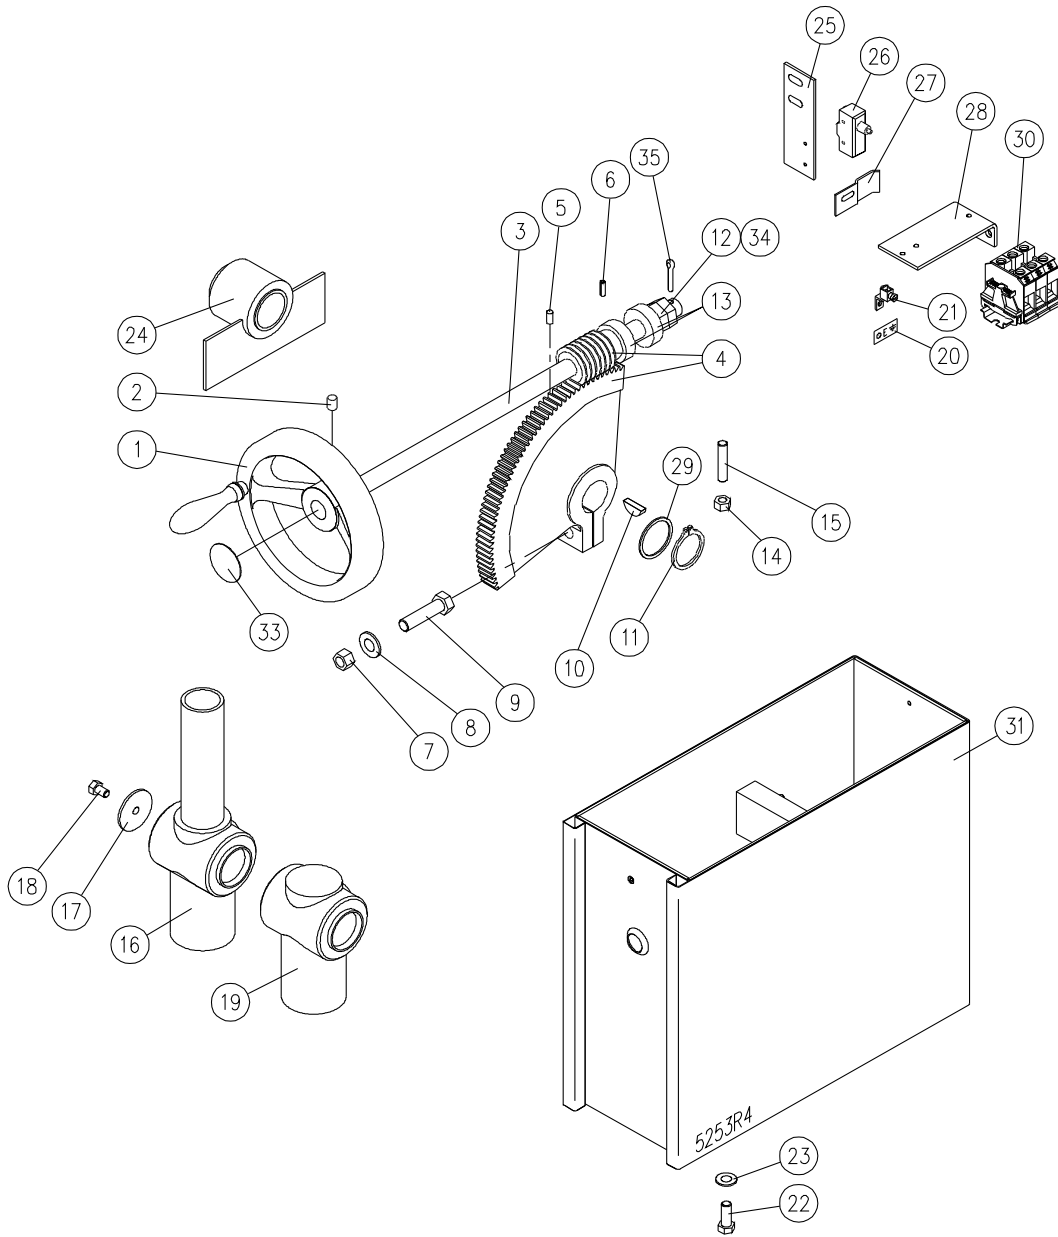

FIGURE 2

PARTS LIST, SELF-GENERATING STEAM KETTLES, MODELS: ELT, EL, EP

TILT CONSOLE PARTS - ELT

FIGURE 2

PARTS LIST, SELF-GENERATING STEAM KETTLES, MODELS: ELT, EL, EP

FIGURE 2

<u>ITEM</u>	<u>PART NUMBER</u>	<u>DESCRIPTION</u>	<u>QUANTITY</u>
1.	8-2054	Hand Wheel	1
2.	1-72U4	Set Screw 3/8 -16 x 1/2"	1
3.	6738-2	Tilt Shaft	1
4.	5393-1	Segment Gear & Worm Gear Kit (Includes Items 5 to 11)	
5.	1-52U4	Set Screw, 1/4 - 20 x 1/2	1
6.	2-T6U5	Tension Pin, 3/16 Diameter x 1-1/4" L	1
7.	1-99C0	Nut, 1/2 - 13	1
8.	1-W4C0	Lock Washer, 1/2"	1
9.	2-96C8	Bolt, 1/2 - 13 x 2"	1
10.	1-K8U8	Key Woodruff	1
11.	1-R315	Retaining Ring	1
12.	2-HN66	Jam Nut	2
13.	5327-1	Thrust Bearing	2
14.	1-79C0	Nut, 3/8 - 16	1
15.	2-72U7	Set Screw, 3/8 - 16 x 1-3/4"	1
16.	8-2085EE	Outbore Bearing complete with extension - used on spring assist covers only - specify model.	1
17.	9-3197	Stainless Steel Washer	1
18.	9-3198	Bolt	1
19.	8-2085E	Outbore Bearing	1
20.	4188-1	Ground ID Tag	1
21.	4-70EU	Ground Lug	1
22.	1-75C8	Bolt, 3/8-16 x 1"	4
23.	1-70C0	Lock Washer, 3/8"	4