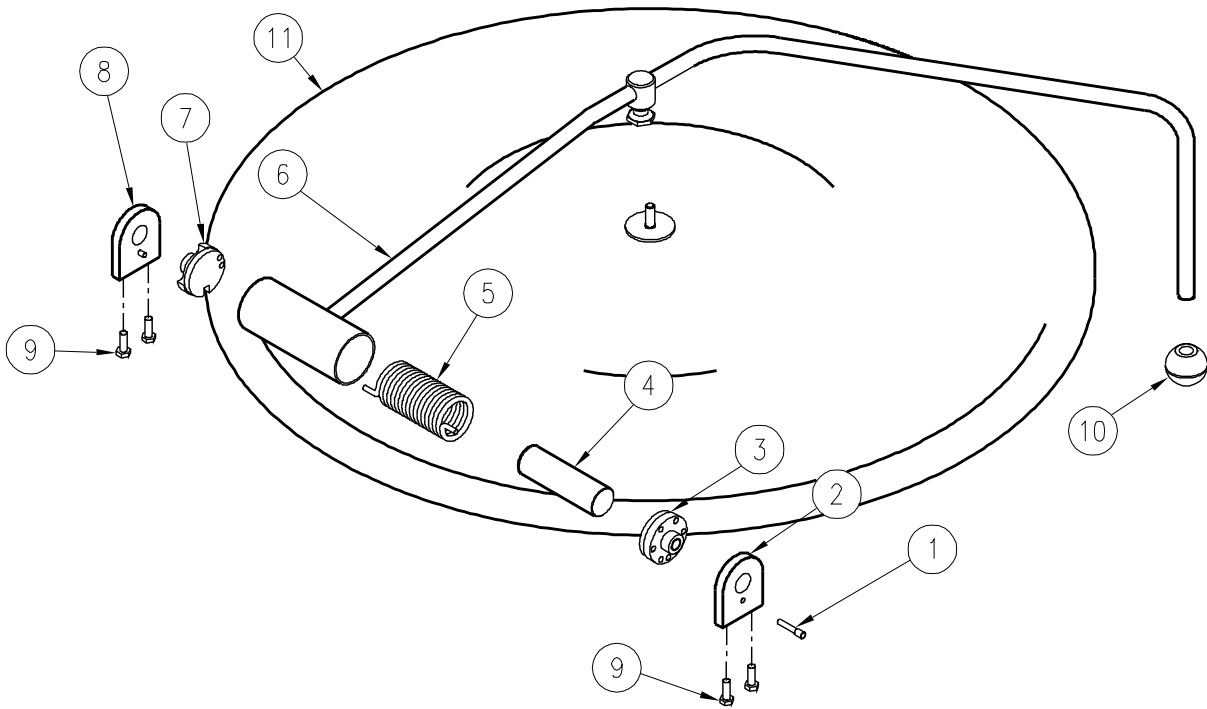

FIGURE 4

SPRING ASSIST HINGE ASSEMBLY

4991BR4