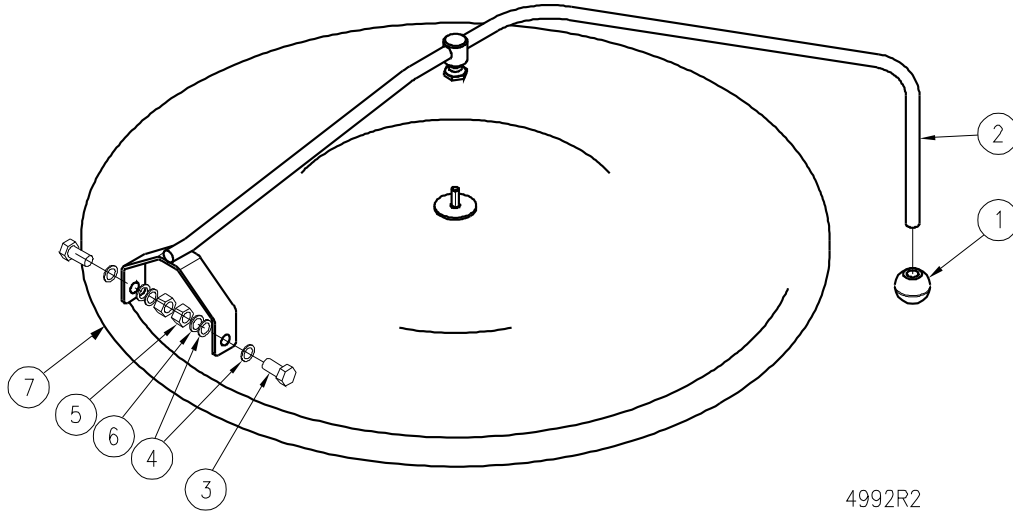

\* NOT SHOWN

PARTS LIST, SELF-GENERATING STEAM KETTLES, MODELS: ELT, EL, EP

**FIGURE 3**

**PARTS LIST**

**FIGURE 3**

<b><u>ITEM</u></b>	<b><u>PART NUMBER</u></b>	<b><u>DESCRIPTION</u></b>	<b><u>QUANTITY</u></b>
1.	8-1308	Adjustable Flanged Foot	3
2.	2960-1	Console Box	1
3.	3534-1	Console Cover	1
4.	M33S-1032-12	Screw, 10 - 32 x 1/2"	1

**FIGURE 4**

**SPRING ASSIST HINGE ASSEMBLY**

4991BR4

PARTS LIST, SELF-GENERATING STEAM KETTLES, MODELS: ELT, EL, EP

**FIGURE 4**

<u>ITEM</u>	<u>PART NO.</u>	<u>DESCRIPTION</u>	<u>QUANTITY</u>	
	9-3185	HINGE ASSEMBLY		
1.	8-2029	Lock Pin	1	
2.	8-2035L	End Lock Plate	1	
3.	5428-1	Stationary Disc	1	
4.	5430-1	Core	1	
5.	8-2026	Spring	1	
**	6.	8-2028	Handle Assembly, 20 Gallon Kettle	1
		8-2028-1	Handle Assembly, 30 Gallon Kettle	1
		8-2028-2	Handle Assembly, 40 Gallon Kettle	1
		8-2027	Handle Assembly, 60 Gallon Kettle	1
		8-2027-1	Handle Assembly, 80 Gallon Kettle	1
		8-2027-2	Handle Assembly, 100 Gallon Kettle	1
7.	5429-1	Rotary Disc	1	
8.	8-2021	End Stop Plate	1	
9.	1-56S6	Cap Screw, 1/4 - 20 x 3/4, Stainless Steel	4	
**	10.	2-KB01	Knob, Red	1
		9147-1	Knob, Black	1
**	11.	8-2003	Covers, 20 Gallon Kettle	1
		8-2004	Covers, 30 Gallon Kettle	1
		8-2005	Covers, 40 Gallon Kettle	1
		8-2006	Covers, 60 Gallon Kettle	1
		8-2007	Covers, 80 Gallon Kettle	1
		8-2008	Covers, 100 Gallon Kettle	1

\*\* SELECT AS REQUIRED.

PARTS LIST, SELF-GENERATING STEAM KETTLES, MODELS: ELT, EL, EP

**FIGURE 5**

**HINGE ASSEMBLY**

<u>ITEM</u>	<u>PART NO.</u>	<u>DESCRIPTION</u>	<u>QUANTITY</u>	
1	2-KB01	Knob	1	
**	2	9-3231	Handle Assembly, 20 Gallon Kettle	1
		9-3231-1	Handle Assembly, 30 Gallon Kettle	1
		9-3231-2	Handle Assembly, 40 Gallon Kettle	1
3	1-85S8	Bolt	2	
4	1-WV06	Fibre Washer	4	
5	1-89S0	Nut, 1/2-20 UNF, Stainless Steel	2	
6	S05N-12	Lock Washer, 1/2"	1	
7	8-2003	Cover, 20 Gallon Kettle	1	
	8-2004	Cover, 30 Gallon Kettle	1	
	8-2005	Cover, 40 Gallon Kettle	1	