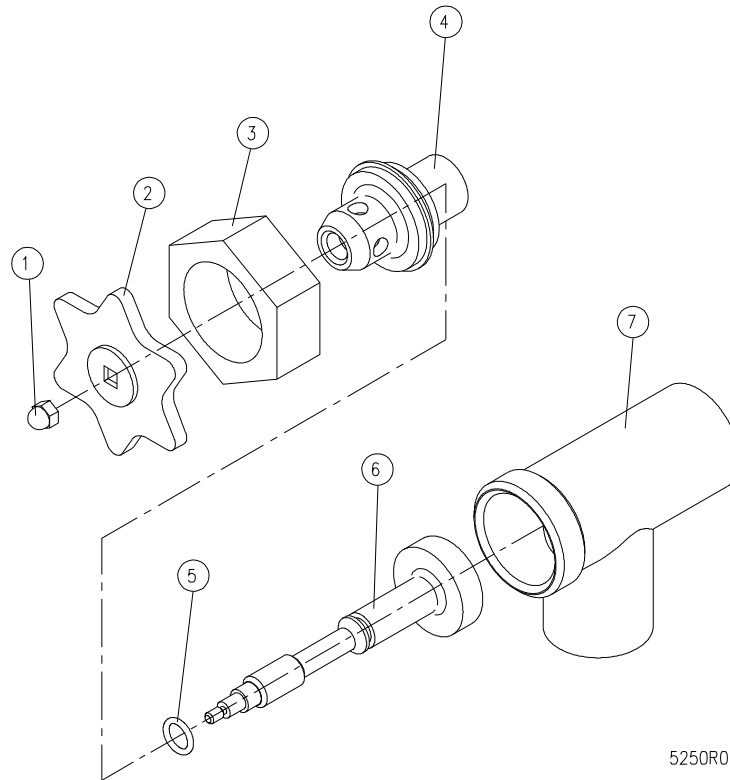

PARTS LIST, SELF-GENERATING STEAM KETTLES, MODELS: ELT, EL, EP

FIGURE 6

DRAW-OFF VALVE

<u>ITEM</u>	<u>PART NO.</u>	<u>DESCRIPTION</u>	<u>QUANTITY</u>
	3-D015	1 - ½" DRAW-OFF VALVE ASSEMBLY	
1	9031-3	Acorn Nut 10-24 UNC	1
2	4115-1	Handle, Stainless Steel	1
3	3-DV13	Gland Nut	1
4	3-DV14	Bonnet	1
5	3-DV16	"O" Ring	1
6	3-DV15RV	Stem Assembly	1
7	3-DV17	Valve Body	1