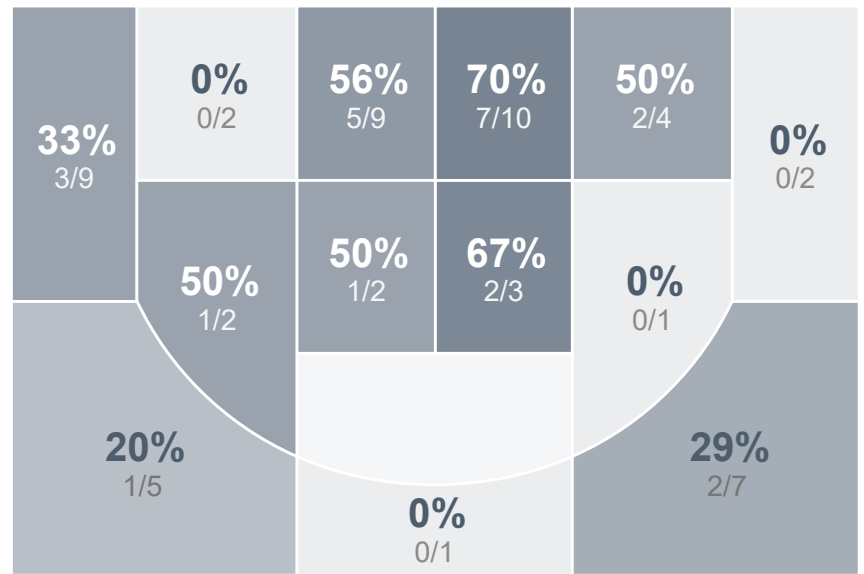

Boys Varsity Basketball