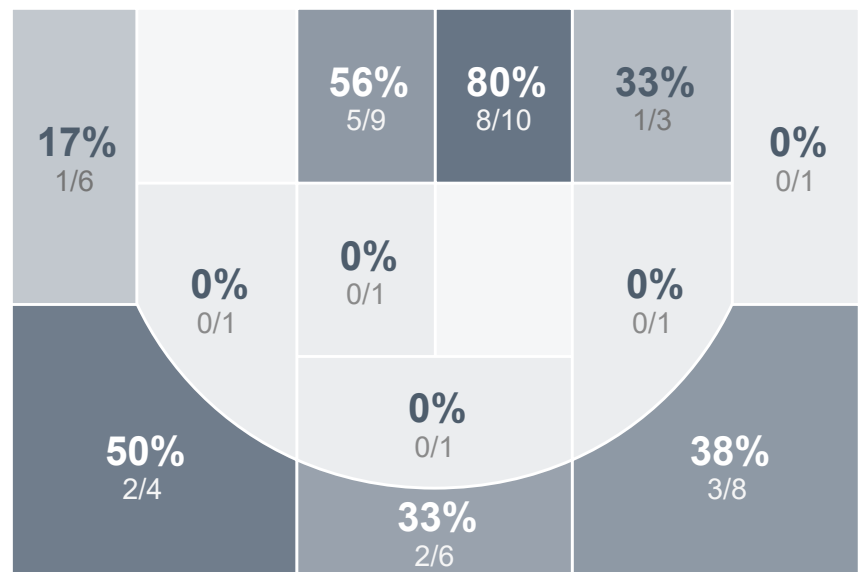

Dickinson High School