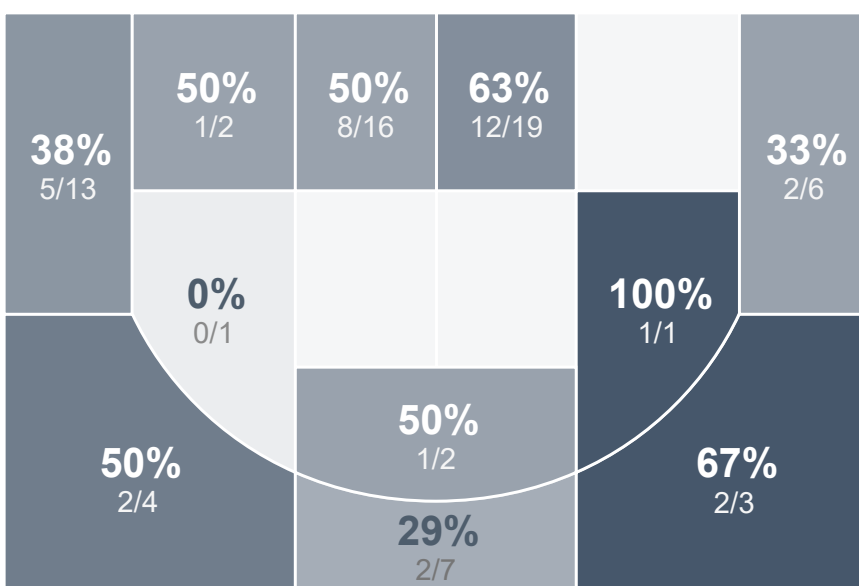

Box Score Report

JHS vs Valley City - Dec 20, 2022 - W 95-58

Period Stats

Team	1	2	Final
JHS	49	46	95
VCHS	26	32	58

Run Graph

Team Stats

	JHS	VCHS
Field Goal %	48.6%	35.8%
Effective Field Goal %	57.4%	40.6%
2FG Made/Attempted	23/41	14/38
2FG%	56.1%	36.8%
3FG Made/Attempted	13/33	5/15
3FG%	39.4%	33.3%
FT Made/Attempted	10/17	15/27
Free Throw Percentage	58.8%	55.6%
Points Per Possession	1.22	0.73
Transition Points	19	10
Points Off Turnovers	27	9
Second Chance Points	11	6
Points in the Paint	40	22
Offensive Rebounds	18	8
Defense Rebounds	29	22
Assists	27	9
Deflections	6	5
Steals	13	7
Blocks	3	3
Turnovers	14	22
Personal Fouls	25	16
Charges Taken	1	0

Girls Varsity Basketball

Valley City High School

Girls Varsity Basketball's Player Stats

Name	Pts	FG	3FG	FT	+/-	MINS	OREB	DREB	AST	DEFL	STL	BLK	TO	FOUL	CHG
#1 Mari Anderson	0	0/0	0/0	0/0	+ 2	2	0	3	1	0	0	1	0	0	0
#2 Breanna Oettle	5	2/5	1/2	0/0	+ 13	15	0	1	5	2	2	0	0	4	0
#3 Mea Ulland	3	1/2	1/2	0/0	+ 2	2	0	0	0	0	0	0	0	0	0
#4 Hailey Attelson	4	2/4	0/1	0/2	+ 1	3	0	0	0	0	0	0	0	2	0
#5 Teagan Bosche	12	4/9	3/6	1/2	+ 25	18	0	1	2	0	1	0	2	0	0
#11 Peyton Waliser	3	1/4	1/4	0/0	+ 14	12	0	0	1	0	0	0	0	1	0
#12 Rylee Joseph	14	5/11	4/10	0/0	+ 20	24	0	3	3	0	0	0	2	3	0
#14 emily Ellingson	0	0/1	0/0	0/0	+ 1	3	2	0	0	0	0	0	1	0	0
#20 Haylie Hakanson	10	4/6	1/1	1/2	+ 13	21	3	3	4	1	0	0	0	2	0
#21 Leah Trumbauer	5	2/5	0/2	1/2	+ 15	15	3	1	3	0	2	0	2	2	0
#22 Edie Hegerle	0	0/0	0/0	0/0	+ 1	3	0	1	1	0	0	0	0	1	0
#23 Ella Falk	27	11/14	2/3	3/3	+ 29	27	1	9	5	2	2	1	4	2	0
#24 Jada Walter	2	1/6	0/2	0/2	+ 9	15	2	1	0	1	2	0	1	4	0
#32 Katie Falk	10	3/7	0/0	4/4	+ 40	23	3	5	2	0	4	1	2	4	1