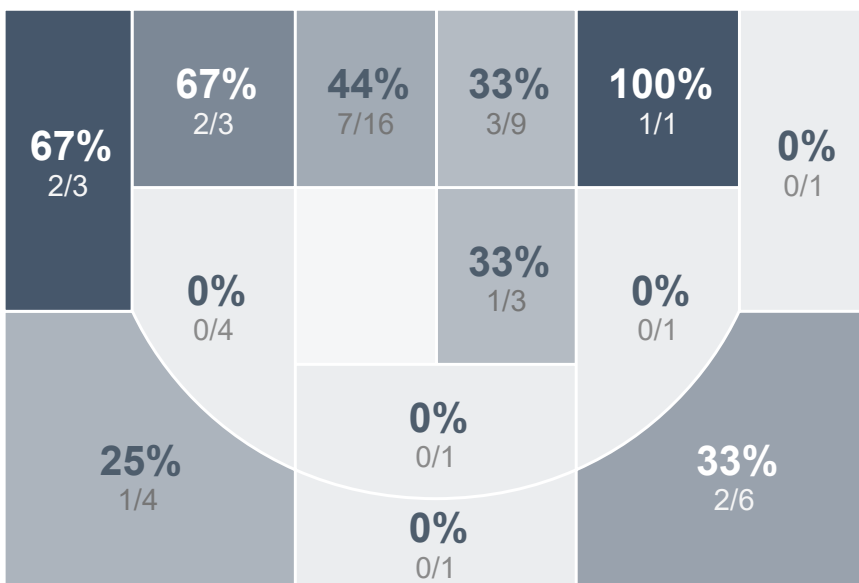

Box Score Report

JHS vs Valley City - Dec 20, 2022 - W 95-58

Period Stats

Team	1	2	Final
JHS	49	46	95
VCHS	26	32	58

Run Graph

Team Stats

	JHS	VCHS
Field Goal %	48.6%	35.8%
Effective Field Goal %	57.4%	40.6%
2FG Made/Attempted	23/41	14/38
2FG%	56.1%	36.8%
3FG Made/Attempted	13/33	5/15
3FG%	39.4%	33.3%
FT Made/Attempted	10/17	15/27
Free Throw Percentage	58.8%	55.6%
Points Per Possession	1.22	0.73
Transition Points	19	10
Points Off Turnovers	27	9
Second Chance Points	11	6
Points in the Paint	40	22
Offensive Rebounds	18	8
Defense Rebounds	29	22
Assists	27	9
Deflections	6	5
Steals	13	7
Blocks	3	3
Turnovers	14	22
Personal Fouls	25	16
Charges Taken	1	0

Girls Varsity Basketball

Valley City High School

Girls Varsity Basketball's Player Stats

Name	Pts	FG	3FG	FT	+/-	MINS	OREB	DREB	AST	DEFL	STL	BLK	TO	FOUL	CHG
#1 Mari Anderson	0	0/0	0/0	0/0	+ 2	2	0	3	1	0	0	1	0	0	0
#2 Breanna Oettle	5	2/5	1/2	0/0	+ 13	15	0	1	5	2	2	0	0	4	0
#3 Mea Ulland	3	1/2	1/2	0/0	+ 2	2	0	0	0	0	0	0	0	0	0
#4 Hailey Attelson	4	2/4	0/1	0/2	+ 1	3	0	0	0	0	0	0	0	2	0
#5 Teagan Bosche	12	4/9	3/6	1/2	+ 25	18	0	1	2	0	1	0	2	0	0
#11 Peyton Waliser	3	1/4	1/4	0/0	+ 14	12	0	0	1	0	0	0	0	1	0
#12 Rylee Joseph	14	5/11	4/10	0/0	+ 20	24	0	3	3	0	0	0	2	3	0
#14 emily Ellingson	0	0/1	0/0	0/0	+ 1	3	2	0	0	0	0	0	1	0	0
#20 Haylie Hakanson	10	4/6	1/1	1/2	+ 13	21	3	3	4	1	0	0	0	2	0
#21 Leah Trumbauer	5	2/5	0/2	1/2	+ 15	15	3	1	3	0	2	0	2	2	0
#22 Edie Hegerle	0	0/0	0/0	0/0	+ 1	3	0	1	1	0	0	0	0	1	0
#23 Ella Falk	27	11/14	2/3	3/3	+ 29	27	1	9	5	2	2	1	4	2	0
#24 Jada Walter	2	1/6	0/2	0/2	+ 9	15	2	1	0	1	2	0	1	4	0
#32 Katie Falk	10	3/7	0/0	4/4	+ 40	23	3	5	2	0	4	1	2	4	1