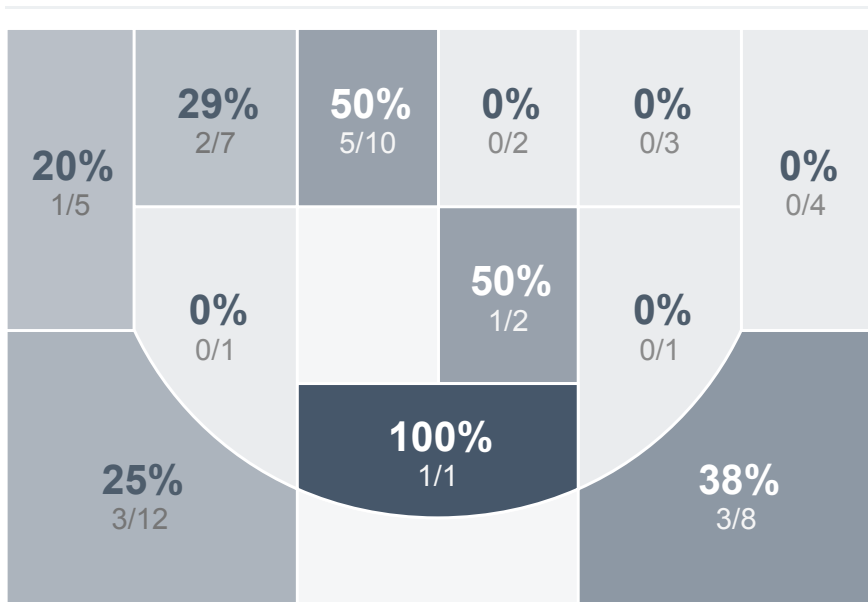

Dickinson High School