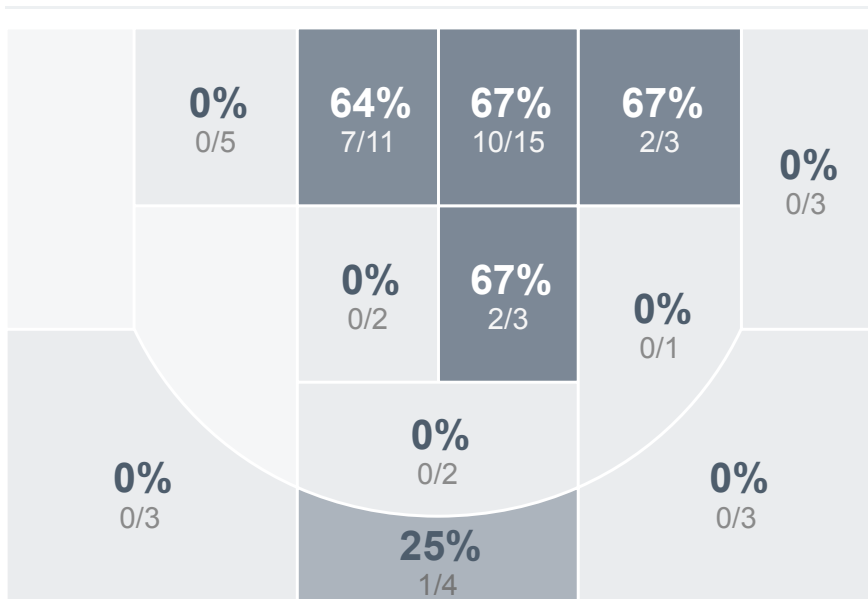

Girls Varsity Basketball