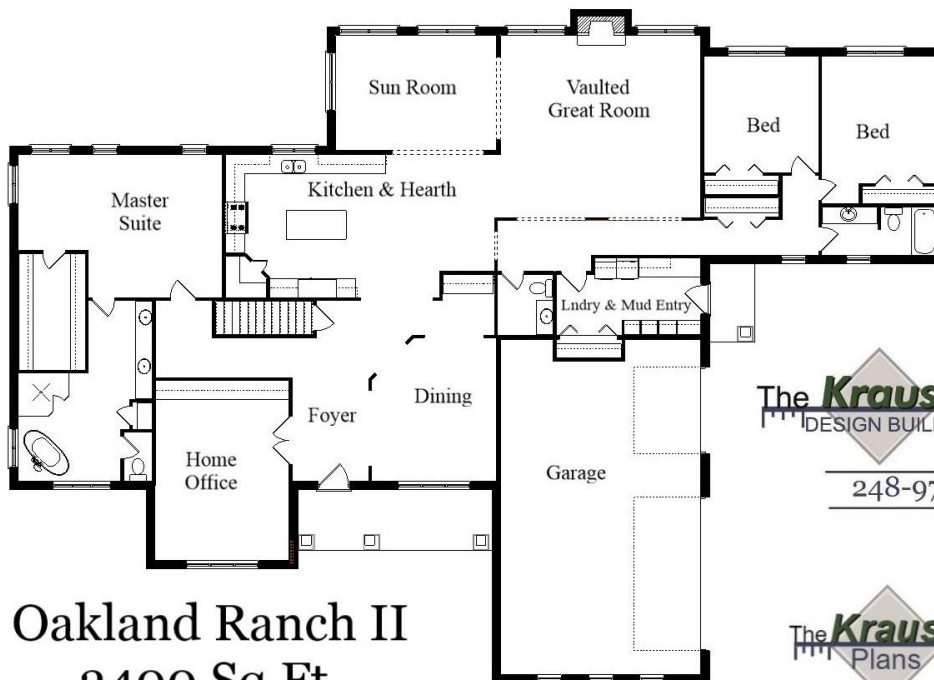

Your Land Your Style Your Home Your Way

Design + Build = Your Best Value

The **Kraus** Company
DESIGN BUILD

248-972-5549

The **Kraus** Company
Plans

Oakland Ranch II
3400 Sq.Ft.

Copyright © 2019 Kraus Design Build
All Rights Reserved