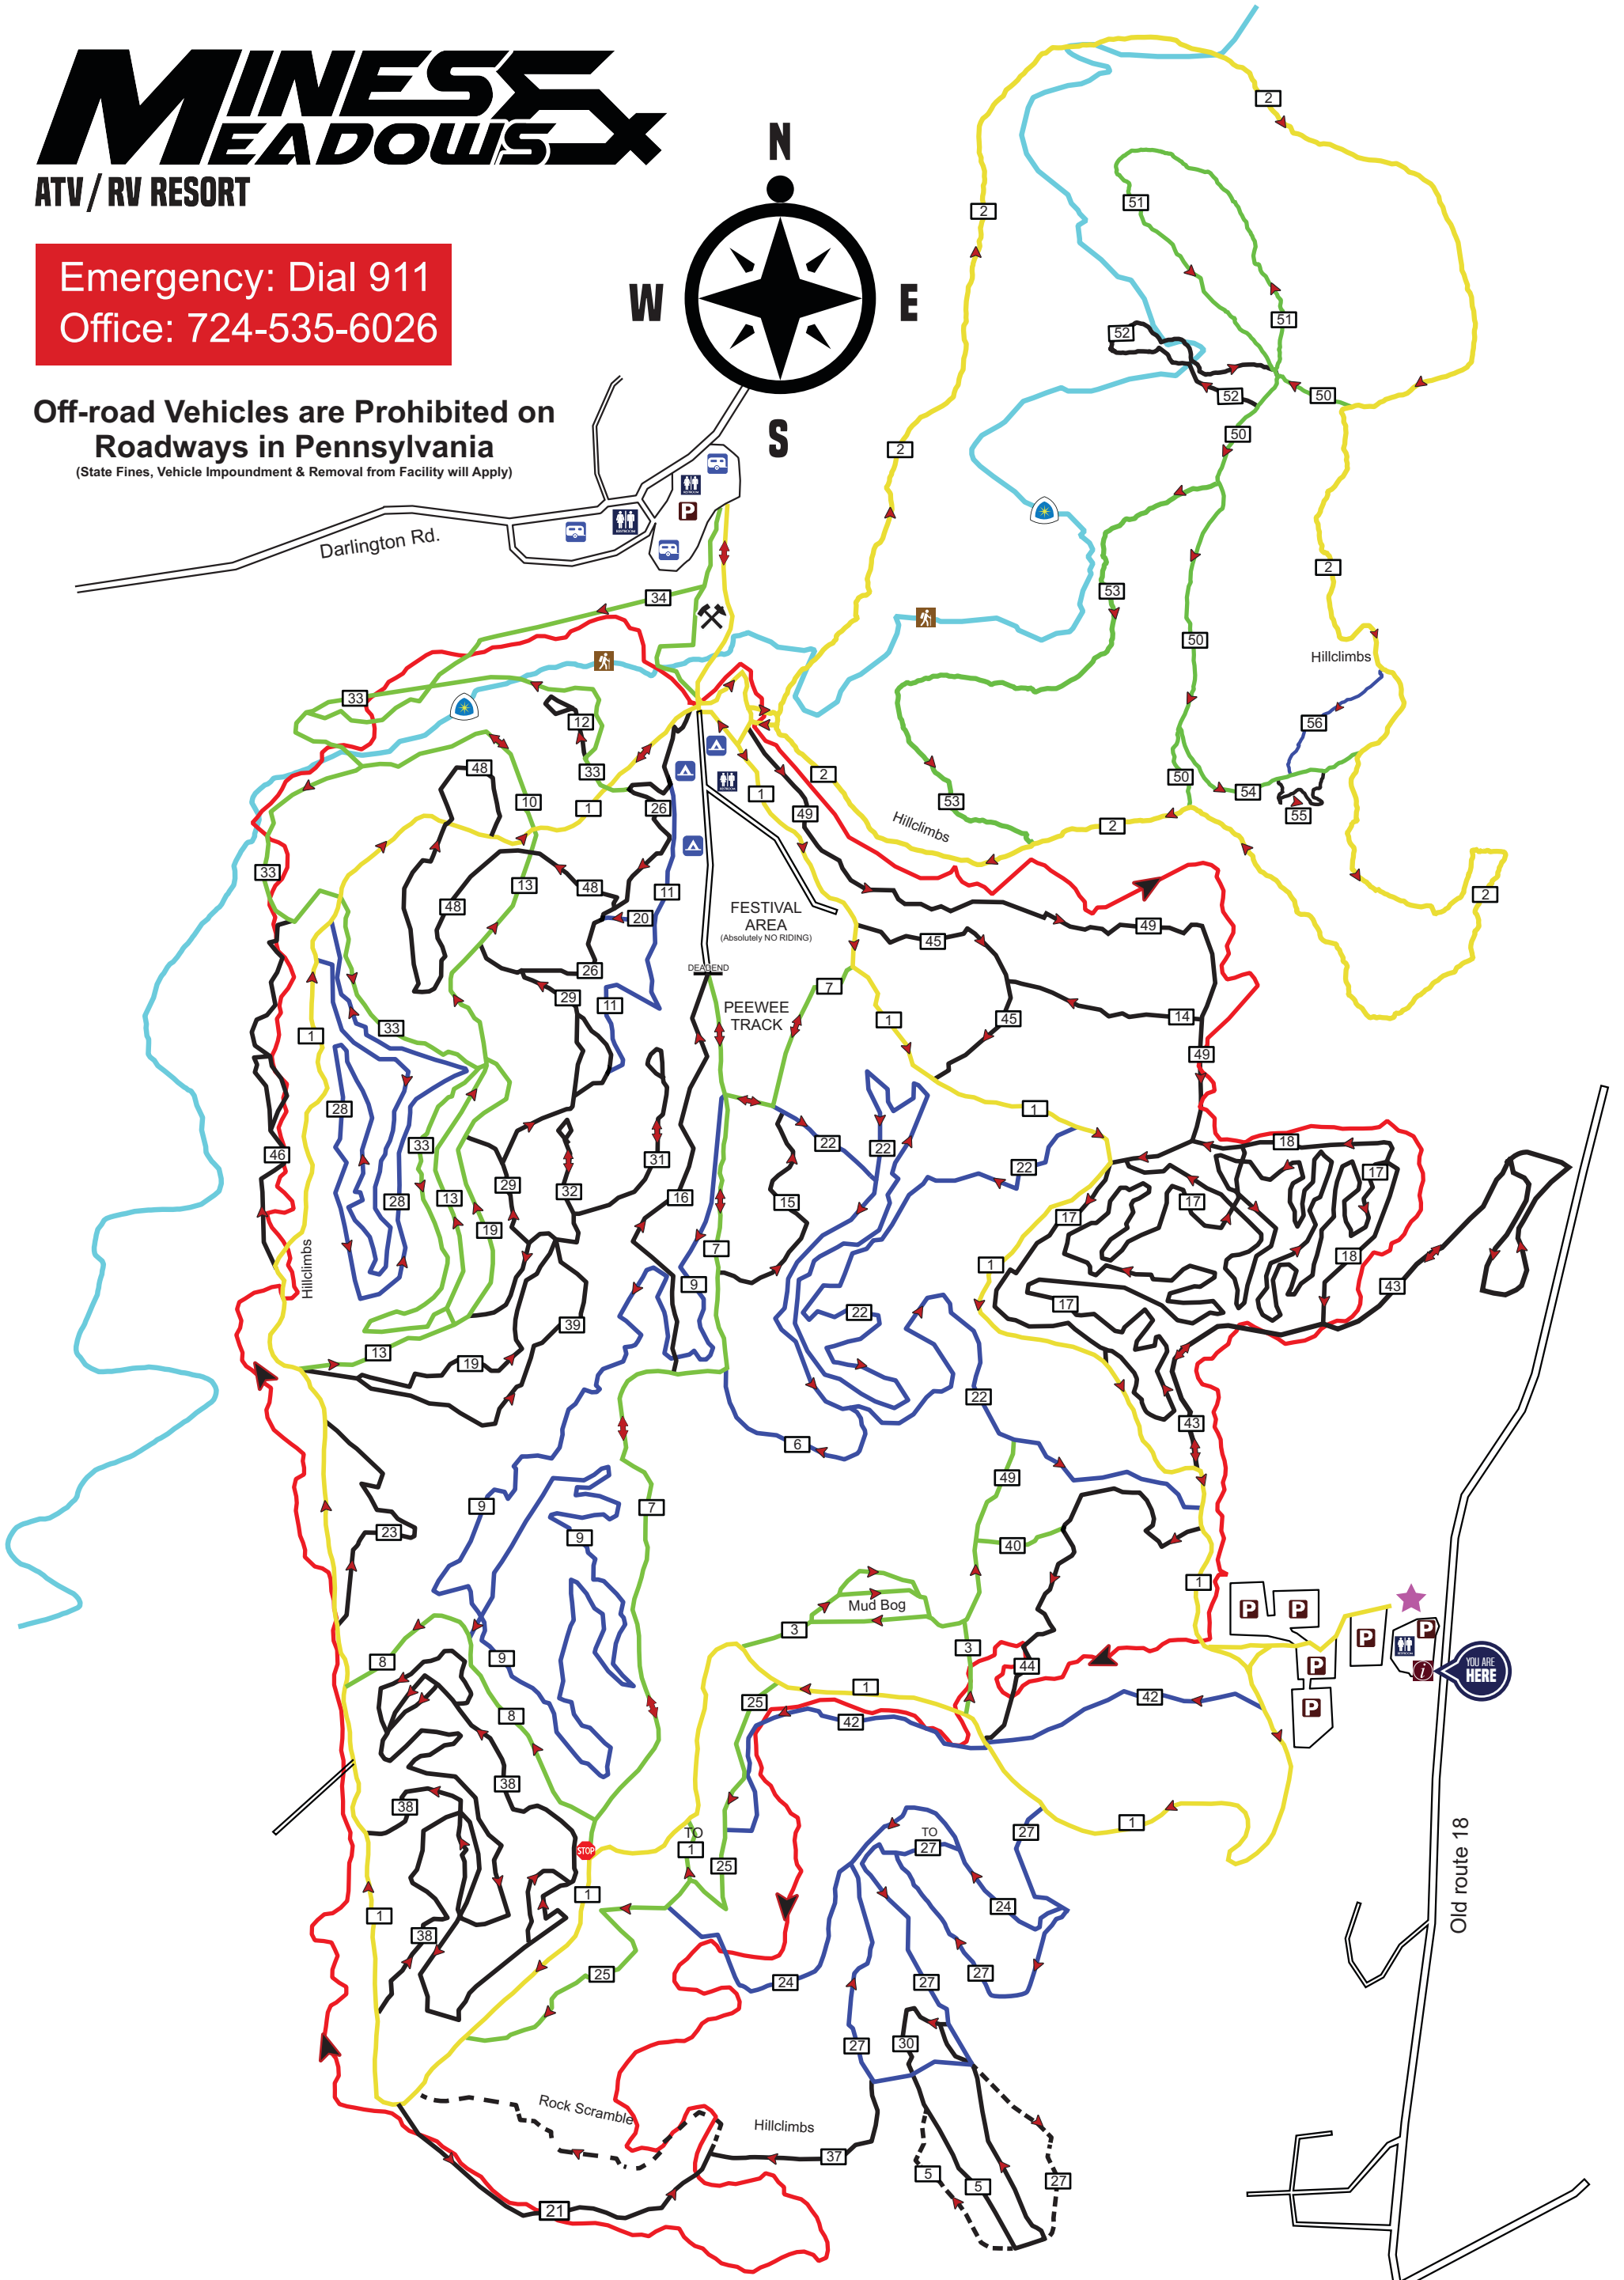

# MINES & MEADOWS

ATV / RV RESORT

Emergency: Dial 911  
Office: 724-535-6026

**Off-road Vehicles are Prohibited on Roadways in Pennsylvania**

(State Fines, Vehicle Impoundment & Removal from Facility will Apply)

**LEGEND**

Trailhead   
Main Loop   
Easiest   
More Difficult   
Most Difficult   
No Maintenance 

**North Country Trail**   
(Foot Traffic Only)

**Single Track**   
(Dirt Bike Only)

**Parking** 

**Mine Tour**   
(Waiting Area)

**Restrooms**   
**Tent Camping**   
**RV Camping**   
**Pond**   
**Office/Information**   
**Map Scale** 