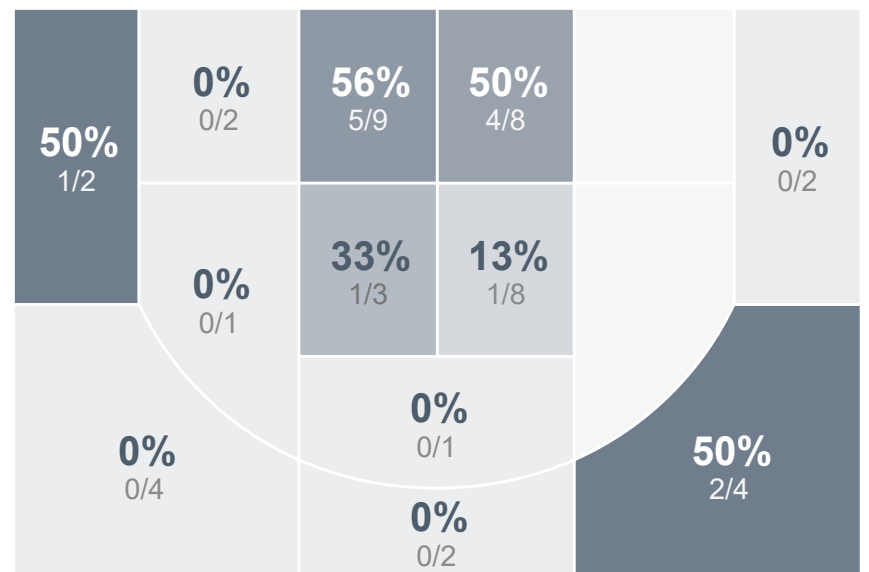

Box Score Report

CHS vs Williston - Feb 8, 2020 - W 75-35

Period Stats

Team	1	2	Final
CHS	45	30	75
WHS	7	28	35

Run Graph

Team Stats

	CHS	WHS
Field Goal %	50.0%	30.4%
Effective Field Goal %	64.4%	33.7%
2FG Made/Attempted	11/21	11/32
2FG%	52.4%	34.4%
3FG Made/Attempted	15/31	3/14
3FG%	48.4%	21.4%
FT Made/Attempted	8/13	4/7
Free Throw Percentage	61.5%	57.1%
Points Per Possession	1.10	0.51
Transition Points	22	2
Points Off Turnovers	20	20
Second Chance Points	8	11
Points in the Paint	22	22
Offensive Rebounds	9	10
Defense Rebounds	23	16
Assists	21	5
Deflections	3	3
Steals	19	7
Blocks	8	2
Turnovers	19	29
Personal Fouls	14	15
Charges Taken	2	0

Century Patriots Girls Basketball

Williston High School

Century Patriots Girls Basketball's Player Stats

Name	Pts	FG	3FG	FT	+/-	MINS	OREB	DREB	AST	DEFL	STL	BLK	TO	FOUL	CHG
#3 Ella Fridley	5	2/3	1/2	0/3	+ 34	19	0	3	2	0	4	3	1	2	1
#10 Brooklyn Price	0	0/1	0/1	0/0	- 1	6	0	0	0	0	0	0	0	0	0
#11 Delani Clarke	3	1/1	1/1	0/0	- 1	8	0	0	0	1	1	0	1	0	0
#12 Jocelyn Julson	6	2/6	2/4	0/0	+ 19	18	0	1	3	0	0	0	0	0	0
#13 Bergan Kinnebrew	0	0/1	0/0	0/0	- 3	7	1	0	1	0	1	0	1	1	0
#14 Chloe Markovic	15	5/9	4/7	1/1	+ 39	21	0	5	2	1	0	0	1	1	1
#20 Abby Fletcher	5	1/1	1/1	2/2	- 5	11	0	1	0	0	1	1	7	2	0
#22 Makayla Anderson	0	0/1	0/0	0/0	+ 9	13	3	0	1	0	3	0	2	1	0
#23 Julia Fitterer	16	6/11	4/8	0/0	+ 45	26	0	1	2	0	2	2	1	1	0
#24 Logan Nissley	6	2/5	1/3	1/1	+ 19	18	1	1	4	0	3	2	2	2	0
#25 Megan Klein	2	0/0	0/0	2/4	+ 7	12	0	2	1	1	0	0	2	2	0
#30 Ashton Kinnebrew	15	6/9	1/2	2/2	+ 39	23	1	5	5	0	3	0	1	2	0
#31 Gabby Rush	2	1/4	0/2	0/0	- 1	10	0	0	0	0	1	0	0	0	0