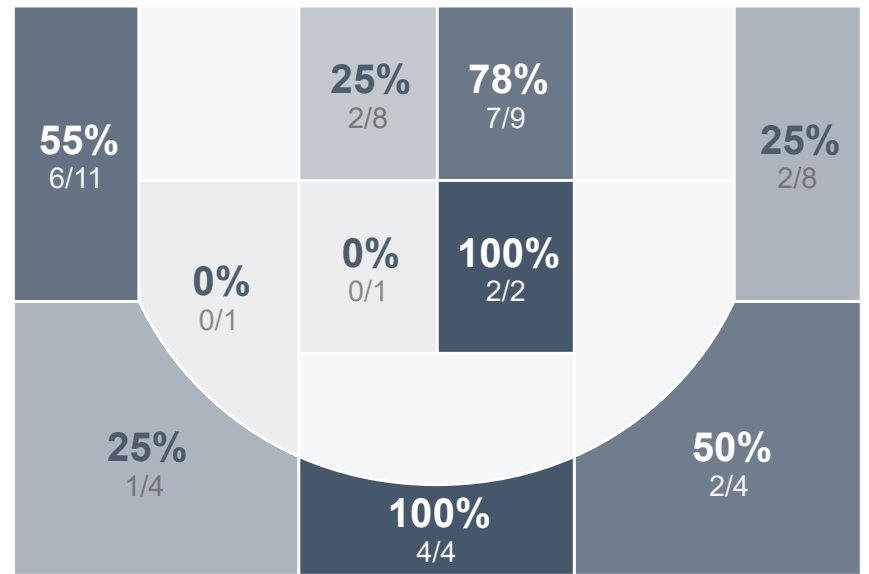

Box Score Report

CHS vs Williston - Feb 8, 2020 - W 75-35

Period Stats

Team	1	2	Final
CHS	45	30	75
WHS	7	28	35

Run Graph

Team Stats

	CHS	WHS
Field Goal %	50.0%	30.4%
Effective Field Goal %	64.4%	33.7%
2FG Made/Attempted	11/21	11/32
2FG%	52.4%	34.4%
3FG Made/Attempted	15/31	3/14
3FG%	48.4%	21.4%
FT Made/Attempted	8/13	4/7
Free Throw Percentage	61.5%	57.1%
Points Per Possession	1.10	0.51
Transition Points	22	2
Points Off Turnovers	20	20
Second Chance Points	8	11
Points in the Paint	22	22
Offensive Rebounds	9	10
Defense Rebounds	23	16
Assists	21	5
Deflections	3	3
Steals	19	7
Blocks	8	2
Turnovers	19	29
Personal Fouls	14	15
Charges Taken	2	0

Century Patriots Girls Basketball

Williston High School

Century Patriots Girls Basketball's Player Stats

Name	Pts	FG	3FG	FT	+/-	MINS	OREB	DREB	AST	DEFL	STL	BLK	TO	FOUL	CHG
#3 Ella Fridley	5	2/3	1/2	0/3	+ 34	19	0	3	2	0	4	3	1	2	1
#10 Brooklyn Price	0	0/1	0/1	0/0	- 1	6	0	0	0	0	0	0	0	0	0
#11 Delani Clarke	3	1/1	1/1	0/0	- 1	8	0	0	0	1	1	0	1	0	0
#12 Jocelyn Julson	6	2/6	2/4	0/0	+ 19	18	0	1	3	0	0	0	0	0	0
#13 Bergan Kinnebrew	0	0/1	0/0	0/0	- 3	7	1	0	1	0	1	0	1	1	0
#14 Chloe Markovic	15	5/9	4/7	1/1	+ 39	21	0	5	2	1	0	0	1	1	1
#20 Abby Fletcher	5	1/1	1/1	2/2	- 5	11	0	1	0	0	1	1	7	2	0
#22 Makayla Anderson	0	0/1	0/0	0/0	+ 9	13	3	0	1	0	3	0	2	1	0
#23 Julia Fitterer	16	6/11	4/8	0/0	+ 45	26	0	1	2	0	2	2	1	1	0
#24 Logan Nissley	6	2/5	1/3	1/1	+ 19	18	1	1	4	0	3	2	2	2	0
#25 Megan Klein	2	0/0	0/0	2/4	+ 7	12	0	2	1	1	0	0	2	2	0
#30 Ashton Kinnebrew	15	6/9	1/2	2/2	+ 39	23	1	5	5	0	3	0	1	2	0
#31 Gabby Rush	2	1/4	0/2	0/0	- 1	10	0	0	0	0	1	0	0	0	0