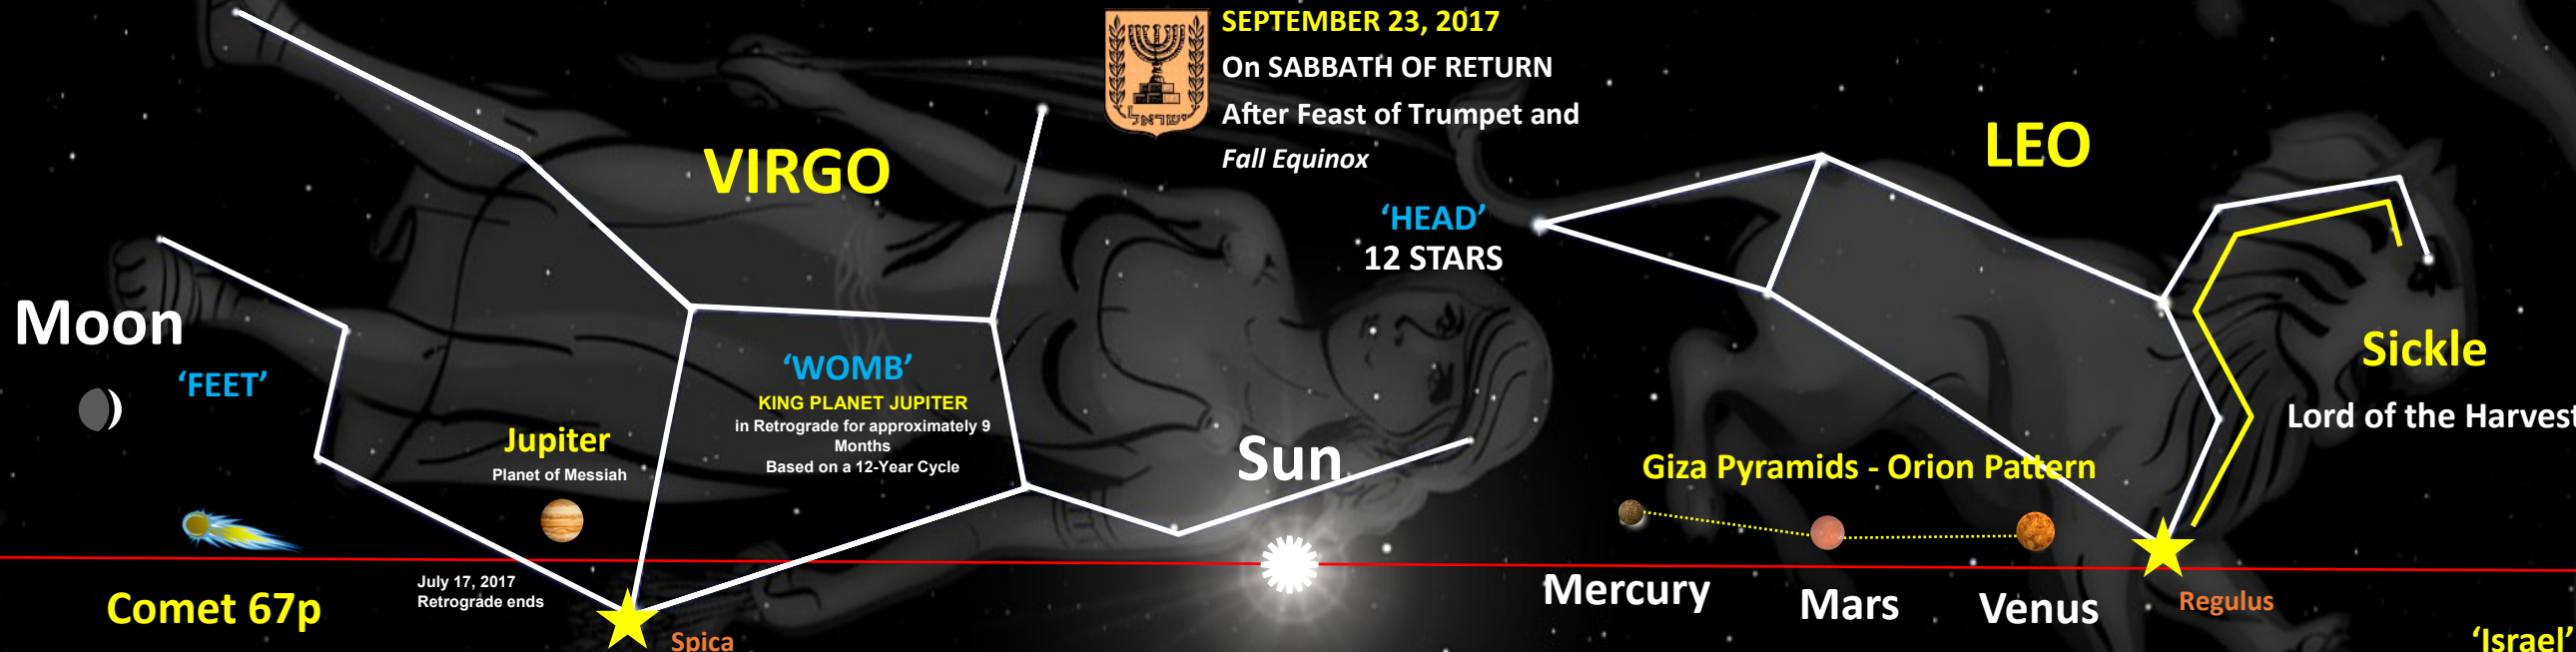

# REVELATION 12 SIGN

## THE WONDER OF THE WOMAN IN HEAVEN

SEPTEMBER 23, 2017

On SABBATH OF RETURN  
After Feast of Trumpet and  
Fall Equinox

### THE 24 ELDERS

The Depiction of the 'Moon' beneath the Woman's Feet are represented by 24 Women. It was a Mockery of the 24 Elders of Revelation during the 2017 59th Annual Grammy Awards that shows the soon Raptured Bride of Christ at the Celestial Courtroom in Session. It is when the Lamb of YHVH, Jesus as the Lion of Judah ('Lao') will break and execute the Seal Judgments to vindicate His Bride, the Virgin (Virgo). The Luciferians Who run and control Hollywood use such means and media to convey their Encrypted Messaging and Programs through the a lot of Prophetic Biblical Motifs found in all of Scripture.

What is astonishing to consider is that the Luciferians even had the Virgo Depiction down to the very Angle from the *Ecliptic*. Another example was the timely release of a remake of the Beauty and the Beast. This has an Esoteric Encrypted Depiction of the 'Virgin' and the 'Beast', a Type of Leo. It also centers on the Start and End of the Ancient *Mazzaroth* or the Constellations that tell a 'Message', the Gospel written in the Stars about the coming Christ.