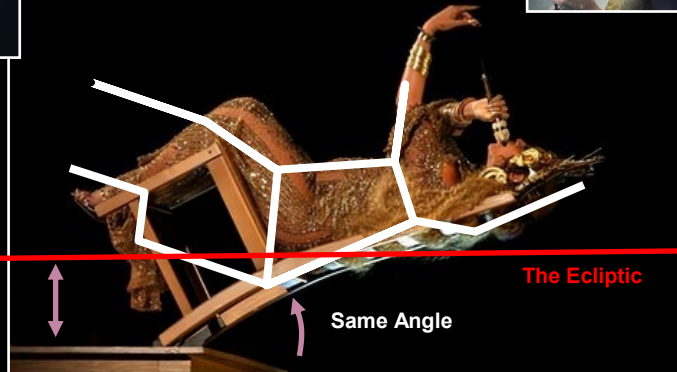

The Ecliptic

Same Angle

© Composition & Some Graphics by
LUIS B. VEGA
vegapost@hotmail.com
www.PostScripts.org
FOR ILLUSTRATION PURPOSES ONLY

SOME SOURCES
Hebcal.com
SolarSystemScope.com
Stellarium.org
TimeAndDate.com
Wikipedia.com