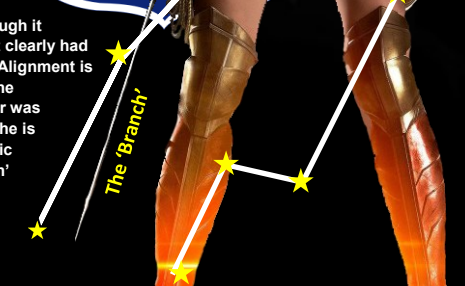

What is astonishing to consider is that the Luciferians even had the Virgo Depiction down to the very Angle from the *Ecliptic*. Another example was the timely release of a remake of the Beauty and the Beast. This has an Esoteric Encrypted Depiction of the 'Virgin' and the 'Beast', a Type of Leo. It also centers on the Start and End of the Ancient *Mazzaroth* or the Constellations that tell a 'Message', the Gospel written in the Stars about the coming Christ.

### VIRGO—LEO

And there appeared a Great Wonder in Heaven; a Woman... Rev 12

### 'Israel'

12 Tribes - 12 stars

In 2017, the Year of the Great Wonder in Heaven, that being of a 'Woman' there were several Movies that alluded to the Revelation 12 Sign. For example 1 of the Posters for the release of Wonder Woman had the word 'Wonder' written across the Heavens. Ironically the actress is Jewish and although it created a huge Controversy, especially in Islamic Countries, it clearly had an inference to her being a Type of 'Israel'. The Astronomical Alignment is signifying a prophetic 'Sign' for Israel. What is unique about the Symbolism of Wonder Woman is that her Posture in the Poster was hinting at a Pregnancy by the way she is holding the Shield. She is carrying a Lasso, a Sword and Shield. Allowing for some Poetic License, the Sword in her Right Hand correlates to the 'Branch' as a the Title of Messiah. The Shield in the Left Hand is like a Trowel where Wheat is sifted in. The Lasso can be depicted as the Retrogrades of the Comet 67p.