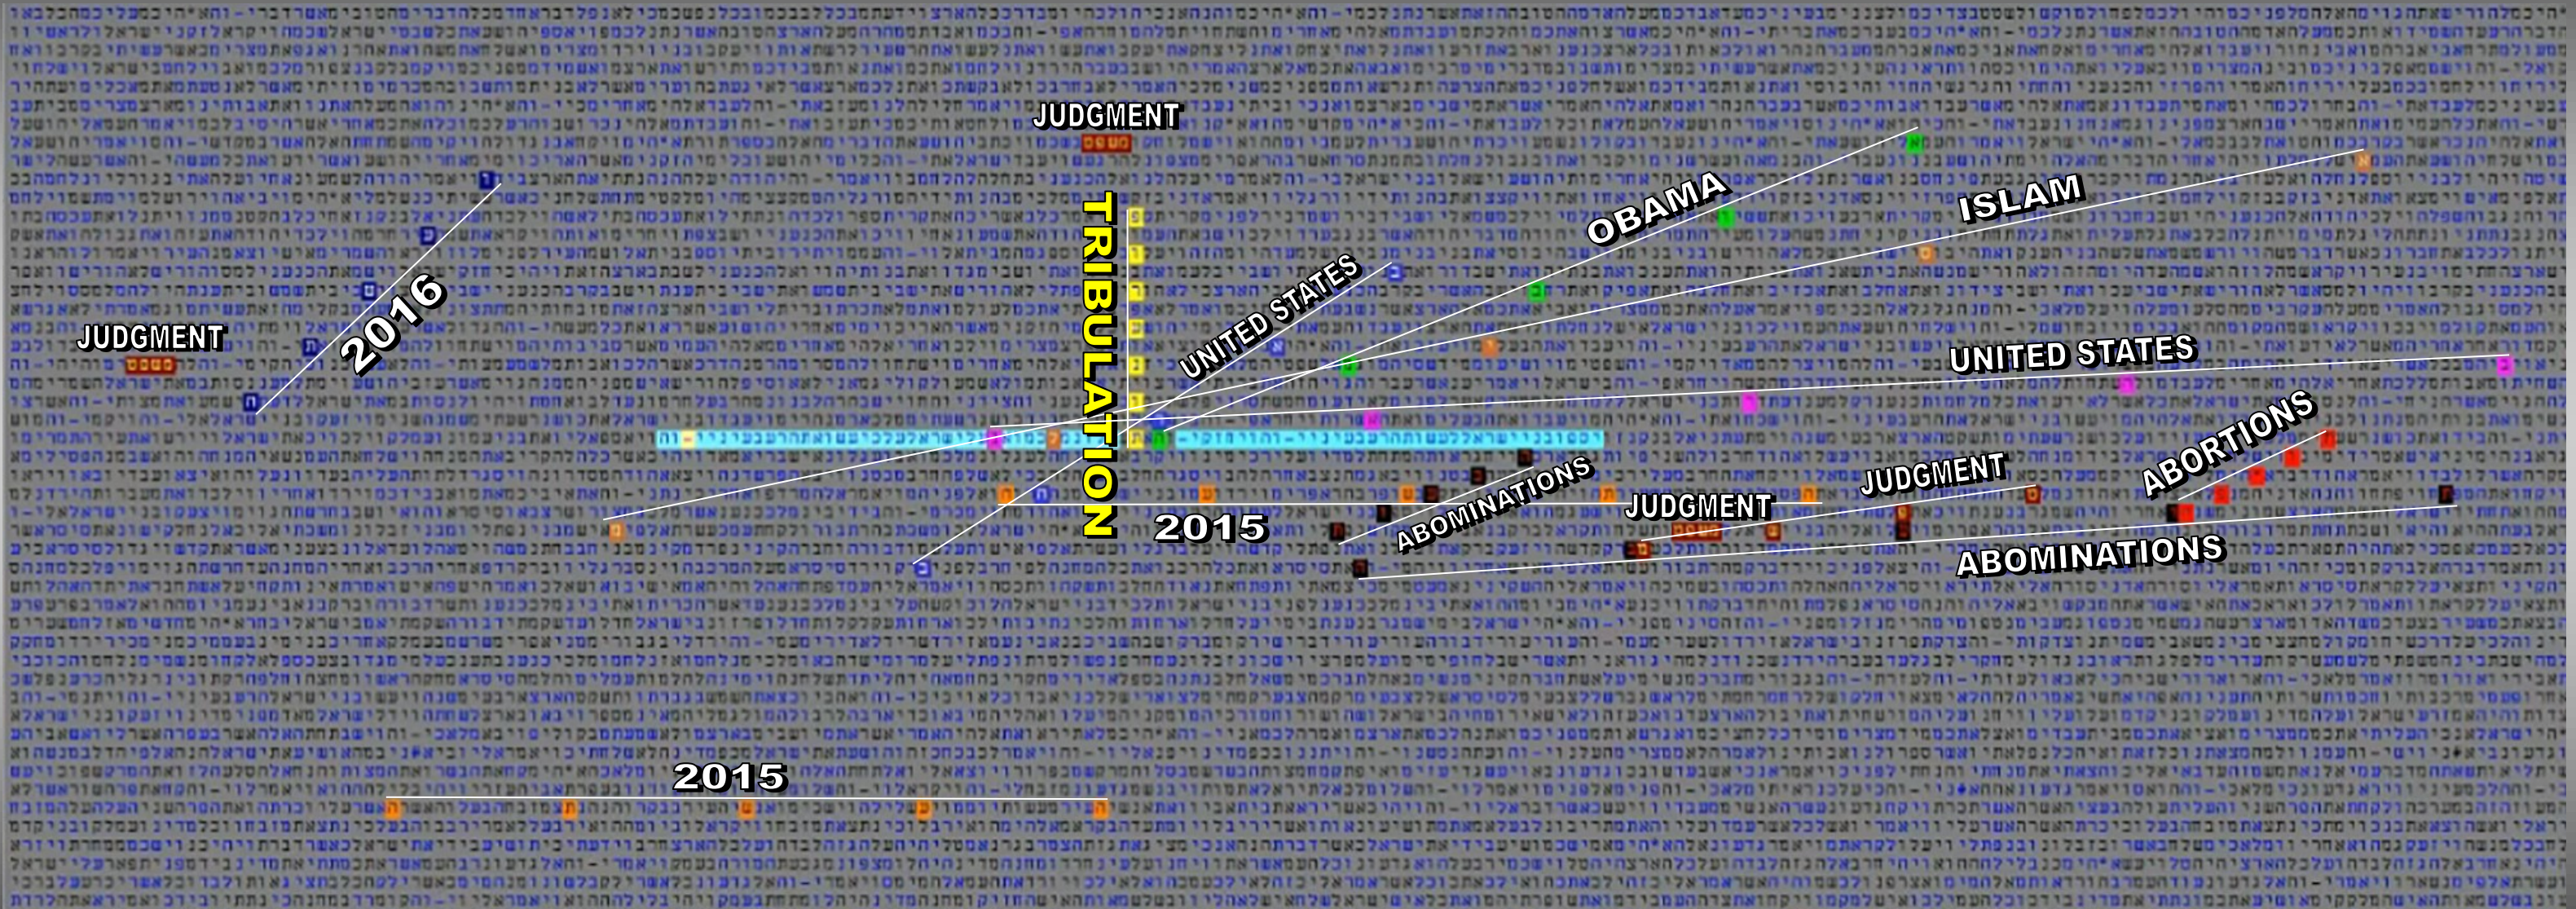

THE COMING TRIBULATION

Bible Code Matrix of Prophecy in Scripture

© MATTHEW WRIGHT MINISTRIES
Graphic layout by Luis B. Vega

RESOURCES
youtube.com/user/TheMatt71269
biblecodenow1@gmail.com
biblecodenow.com
facebook.com/groups/codesearcher

FOR AN EXPLANATION - STUDY OF THE CHART CODE MATRIX, VISIT THE YOUTUBE CHANNEL VIDEO SERIES.

WIDTH: 300 CENTER: 404465