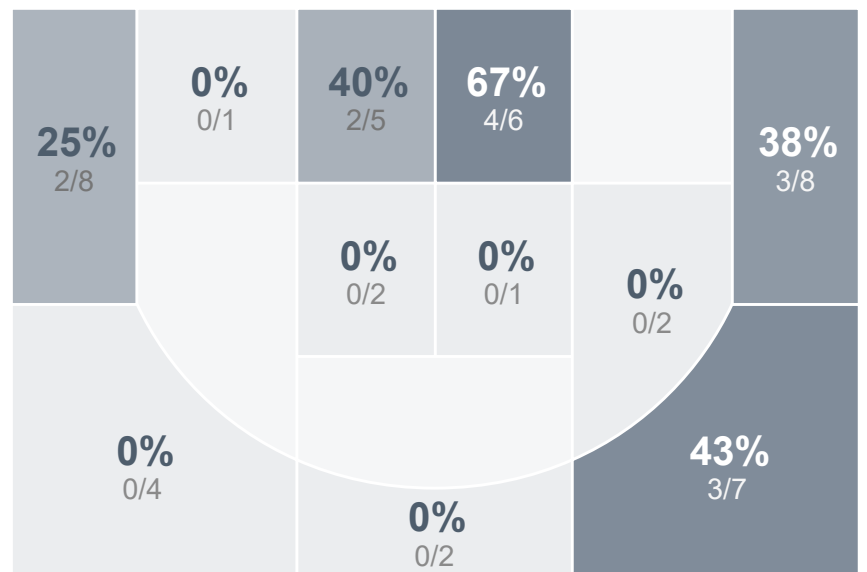

Bismarck Legacy High School