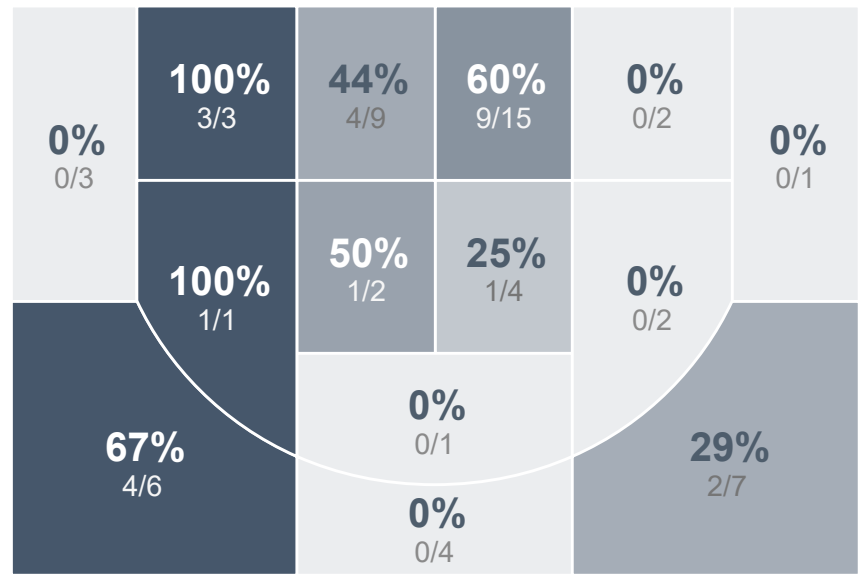

Box Score Report

BHS vs Bismarck Legacy - Jan 18, 2022 - W 65-43

Period Stats

Team	1	2	Final
BHS	29	36	65
LHS	22	21	43

Run Graph

Team Stats

	BHS	LHS
Field Goal %	41.7%	30.4%
Effective Field Goal %	46.7%	39.1%
2FG Made/Attempted	19/39	6/17
2FG%	48.7%	35.3%
3FG Made/Attempted	6/21	8/29
3FG%	28.6%	27.6%
FT Made/Attempted	9/13	7/12
Free Throw Percentage	69.2%	58.3%
Points Per Possession	0.94	0.62
Transition Points	6	0
Points Off Turnovers	26	11
Second Chance Points	8	15
Points in the Paint	30	12
Offensive Rebounds	10	10
Defense Rebounds	24	27
Assists	14	9
Deflections	15	9
Steals	13	5
Blocks	3	2
Turnovers	13	28
Personal Fouls	12	16
Charges Taken	0	0

Girls Varsity Basketball

Bismarck Legacy High School

Girls Varsity Basketball's Player Stats

Name	Pts	FG	3FG	FT	+/-	MINS	OREB	DREB	AST	DEFL	STL	BLK	TO	FOUL	CHG
#0 Katie Greff	4	1/5	0/1	2/2	+ 14	12	1	0	2	2	1	0	1	0	0
#1 Paige Breuer	0	0/4	0/2	0/0	+ 11	17	3	2	0	1	1	0	3	0	0
#2 Sydney Gerving	4	2/6	0/1	0/0	+ 16	24	0	3	7	3	5	0	1	3	0
#5 Mia Hinsz	2	1/1	0/0	0/0	- 4	12	2	1	1	0	0	1	0	1	0
#11 Miyah Holzworth	6	3/5	0/0	0/1	+ 11	18	0	0	0	1	1	0	1	2	0
#22 Jersey Berg	8	3/5	2/2	0/0	+ 4	16	0	1	0	2	1	0	3	2	0
#23 Payton Gerving	20	7/13	2/6	4/4	+ 9	28	0	4	0	2	1	0	1	1	0
#24 Peyton Neumiller	12	5/14	2/7	0/1	+ 24	29	0	7	3	1	1	2	1	1	0
#33 Ali Gulleeson	7	2/6	0/2	3/4	+ 14	26	2	2	1	1	1	0	1	2	0
#45 Raya Rood	2	1/1	0/0	0/1	+ 11	12	2	3	0	2	1	0	1	0	0