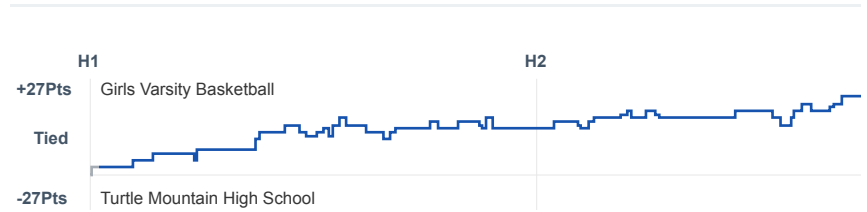

Box Score Report

JHS @ Turtle Mountain - Feb 22, 2019 - W 79-53

Period Stats

Team	1	2	Final
JHS	33	46	79
TMHS	20	33	53

Run Graph

Team Stats

	JHS	TMHS
Field Goal %	42.6%	30.4%
Effective Field Goal %	45.6%	33.0%
2FG Made/Attempted	25/49	14/37
2FG%	51.0%	37.8%
3FG Made/Attempted	4/19	3/19
3FG%	21.1%	15.8%
FT Made/Attempted	17/20	16/18
Free Throw Percentage	85.0%	88.9%
Points Per Possession	0.96	0.68
Transition Points	6	2
Points Off Turnovers	18	15
Second Chance Points	10	4
Points in the Paint	44	20
Offensive Rebounds	9	9
Defense Rebounds	30	26
Assists	11	4
Deflections	5	5
Steals	12	8
Blocks	3	3
Turnovers	14	22
Personal Fouls	13	18
Charges Taken	0	0