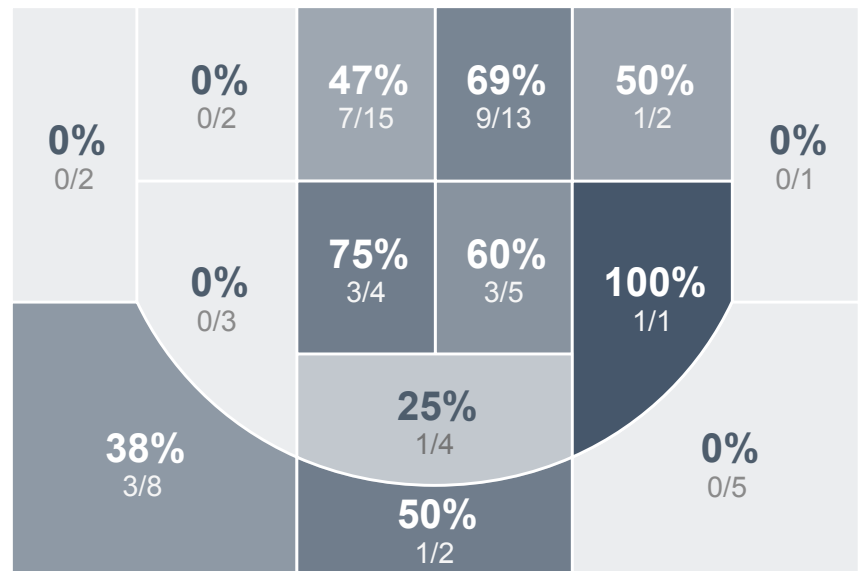

Girls Varsity Basketball