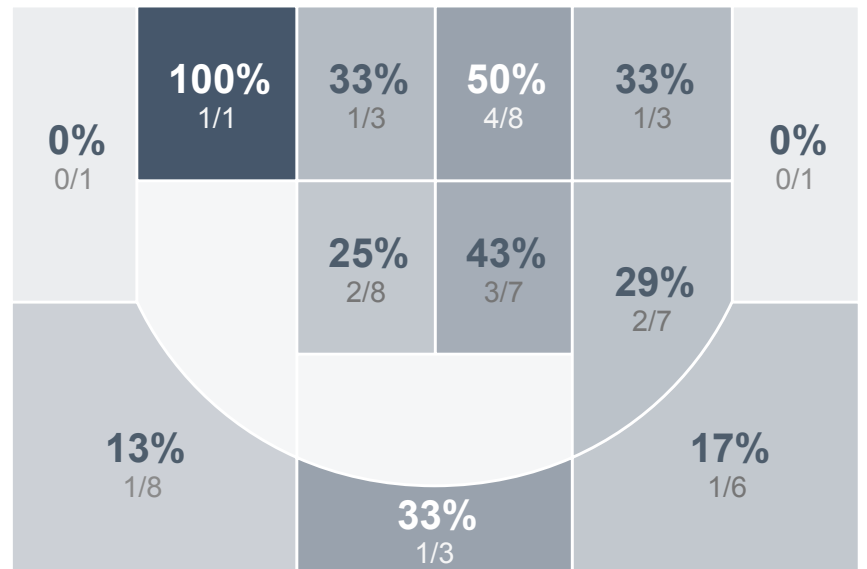

Turtle Mountain High School