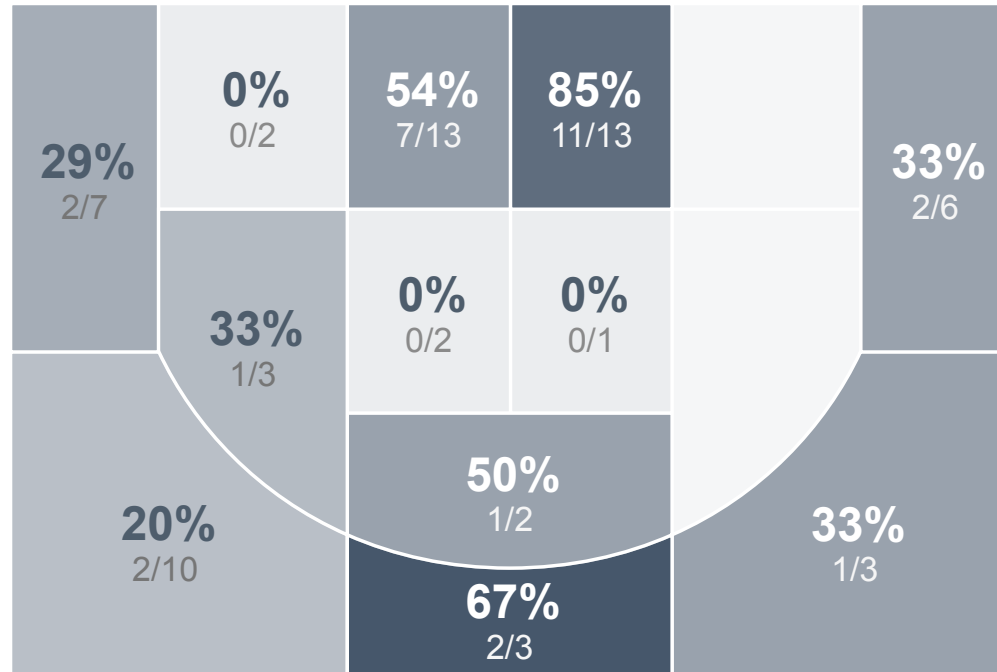

Team Stats

	MHS	SMCHS
Field Goal %	44.6%	33.3%
Effective Field Goal %	51.5%	43.5%
2FG Made/Attempted	20/36	7/23
2FG%	55.6%	30.4%
3FG Made/Attempted	9/29	11/31
3FG%	31.0%	35.5%
FT Made/Attempted	8/14	5/9
Free Throw Percentage	57.1%	55.6%
Points Per Possession	1.09	0.76
Transition Points	6	4
Points Off Turnovers	21	8
Second Chance Points	17	5
Points in the Paint	36	8
Offensive Rebounds	17	8
Defense Rebounds	29	21
Assists	15	15
Deflections	16	11
Steals	9	9
Blocks	7	1
Turnovers	14	18
Personal Fouls	13	15
Charges Taken	0	0

Girls Varsity Basketball

Bismarck St. Mary's Central High School