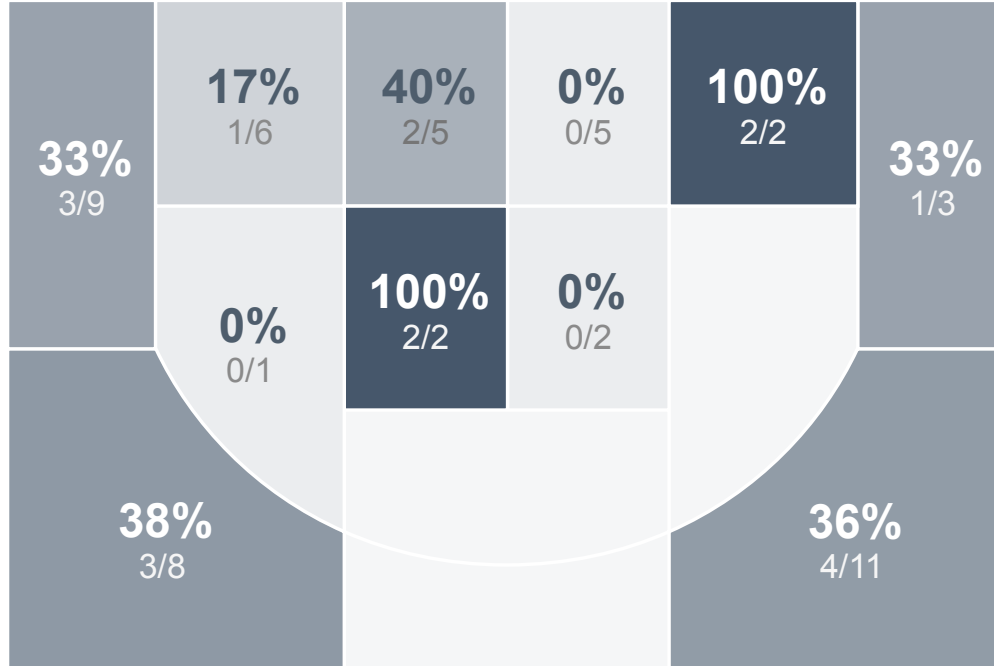

Girls Varsity Basketball's Player Stats

Name	Pts	FG	3FG	FT	+/-	MINS	OREB	DREB	AST	DEFL	STL	BLK	TO	FOUL	CHG
#2 Maggie Fricke	7	3/10	1/4	0/2	+ 15	26	0	5	3	0	0	0	1	2	0
#4 Mariah Evenson	19	8/13	0/2	3/5	+ 16	27	2	3	4	3	3	1	4	2	0
#12 Kinsey Kaylor	6	2/3	2/3	0/0	+ 8	13	0	2	0	0	0	0	0	0	0
#13 Maya Aguilar	4	2/6	0/3	0/0	+ 13	25	0	2	2	2	2	1	1	3	0
#21 Presley Bennett	3	1/4	1/4	0/0	+ 5	14	1	1	0	1	0	1	1	0	0
#22 Avery Lunde	19	7/14	2/6	3/3	+ 16	26	3	4	3	2	2	2	2	0	0
#23 Taury Hight	2	1/3	0/2	0/0	+ 16	17	1	2	0	3	2	0	0	2	0
#24 Karew Lamoureux	0	0/0	0/0	0/1	+ 3	5	2	1	0	0	0	0	0	1	0
#25 Elsie Hardy	3	1/1	1/1	0/0	+ 11	19	2	3	3	3	0	1	3	2	0
#30 Lee Lee Bell	12	4/11	2/4	2/3	+ 12	20	4	4	0	2	0	1	2	1	0