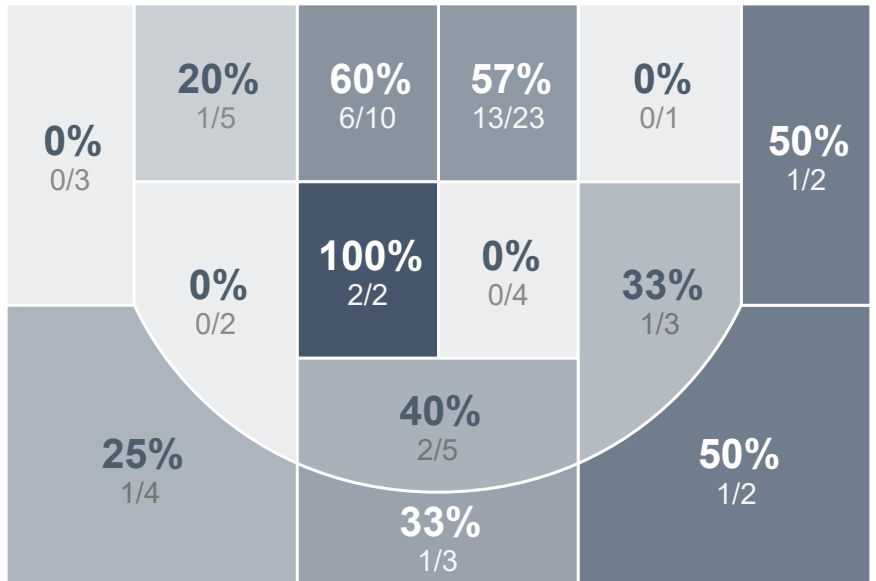

Box Score Report

LHS vs Watford City - Dec 13, 2019 - W 77-38

Period Stats

Team	1	2	Final
LHS	37	40	77
WCHS	19	19	38

Run Graph

Team Stats

	LHS	WCHS
Field Goal %	42.0%	21.0%
Effective Field Goal %	44.9%	22.6%
2FG Made/Attempted	25/55	11/49
2FG%	45.5%	22.4%
3FG Made/Attempted	4/14	2/13
3FG%	28.6%	15.4%
FT Made/Attempted	15/20	10/20
Free Throw Percentage	75.0%	50.0%
Points Per Possession	0.92	0.46
Transition Points	23	4
Points Off Turnovers	16	4
Second Chance Points	9	4
Points in the Paint	42	10
Offensive Rebounds	15	14
Defense Rebounds	38	22
Assists	14	8
Deflections	15	9
Steals	13	8
Blocks	5	4
Turnovers	20	26
Personal Fouls	19	17
Charges Taken	0	2

Girls' Varsity Basketball

Watford City High School

Girls' Varsity Basketball's Player Stats

Name	Pts	FG	3FG	FT	+/-	MINS	OREB	DREB	AST	DEFL	STL	BLK	TO	FOUL	CHG
#12 Mac Boone	5	2/9	0/3	1/2	+ 20	17	1	1	0	1	0	0	3	4	0
#13 Alexis Dressler	10	4/8	1/2	1/2	+ 26	20	3	6	4	2	0	1	3	0	0
#14 Breena Sand	0	0/0	0/0	0/0	+ 3	3	0	1	0	0	0	0	0	0	0
#15 Kennedy Johnson	0	0/1	0/0	0/0	+ 6	5	0	0	1	1	0	0	0	0	0
#21 Alayna Hill	4	2/5	0/0	0/0	+ 13	16	0	3	0	0	2	0	1	2	0
#22 Alyssa Eckroth	0	0/0	0/0	0/0	+ 3	3	0	2	0	0	1	0	0	0	0
#23 Arianna Berryhill	11	4/13	1/3	2/3	+ 25	25	2	6	4	2	4	1	1	1	0
#24 Kaylee Olson	2	1/1	0/0	0/0	+ 9	19	1	2	0	4	0	1	1	2	0
#25 Sidney Kautz	11	3/4	2/2	3/4	+ 8	13	0	1	1	1	0	0	1	0	0
#30 Jaiden Baker	19	8/15	0/2	3/3	+ 26	22	4	5	2	1	5	1	5	4	0
#31 Anna Baumgartner	0	0/1	0/0	0/0	- 1	3	0	0	0	0	0	0	0	0	0
#32 Ashton Sagaser	8	4/5	0/1	0/0	+ 27	18	2	5	0	0	0	0	0	2	0
#34 Isabella Ternes	5	1/1	0/0	3/4	+ 3	3	0	0	0	0	0	0	0	0	0
#35 Ashley Guthmiller	0	0/5	0/1	0/0	+ 17	16	0	1	0	2	0	1	4	4	0
#44 Hannah Stymeist	2	0/1	0/0	2/2	+ 10	16	1	2	2	1	1	0	1	0	0