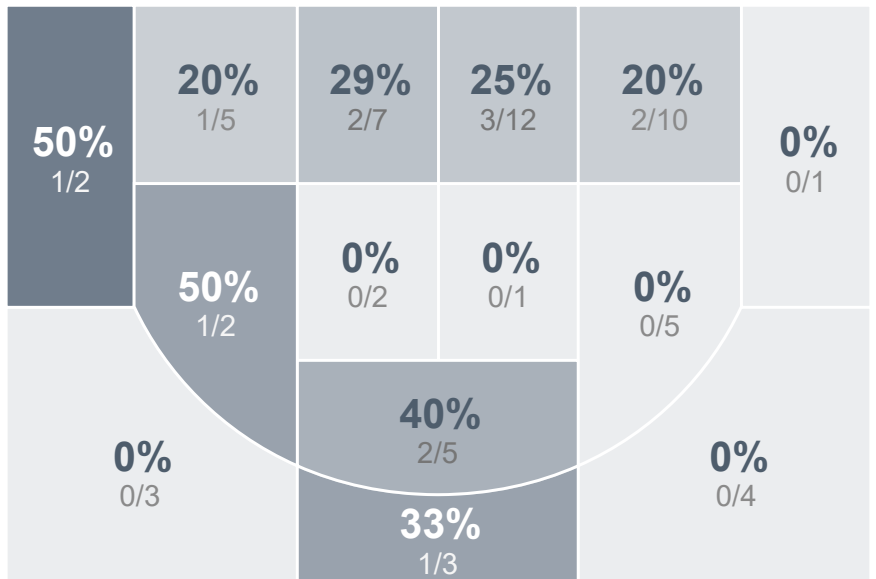

Box Score Report

LHS vs Watford City - Dec 13, 2019 - W 77-38

Period Stats

Team	1	2	Final
LHS	37	40	77
WCHS	19	19	38

Run Graph

Team Stats

	LHS	WCHS
Field Goal %	42.0%	21.0%
Effective Field Goal %	44.9%	22.6%
2FG Made/Attempted	25/55	11/49
2FG%	45.5%	22.4%
3FG Made/Attempted	4/14	2/13
3FG%	28.6%	15.4%
FT Made/Attempted	15/20	10/20
Free Throw Percentage	75.0%	50.0%
Points Per Possession	0.92	0.46
Transition Points	23	4
Points Off Turnovers	16	4
Second Chance Points	9	4
Points in the Paint	42	10
Offensive Rebounds	15	14
Defense Rebounds	38	22
Assists	14	8
Deflections	15	9
Steals	13	8
Blocks	5	4
Turnovers	20	26
Personal Fouls	19	17
Charges Taken	0	2

Girls' Varsity Basketball

Watford City High School

Girls' Varsity Basketball's Player Stats

Name	Pts	FG	3FG	FT	+/-	MINS	OREB	DREB	AST	DEFL	STL	BLK	TO	FOUL	CHG
#12 Mac Boone	5	2/9	0/3	1/2	+ 20	17	1	1	0	1	0	0	3	4	0
#13 Alexis Dressler	10	4/8	1/2	1/2	+ 26	20	3	6	4	2	0	1	3	0	0
#14 Breena Sand	0	0/0	0/0	0/0	+ 3	3	0	1	0	0	0	0	0	0	0
#15 Kennedy Johnson	0	0/1	0/0	0/0	+ 6	5	0	0	1	1	0	0	0	0	0
#21 Alayna Hill	4	2/5	0/0	0/0	+ 13	16	0	3	0	0	2	0	1	2	0
#22 Alyssa Eckroth	0	0/0	0/0	0/0	+ 3	3	0	2	0	0	1	0	0	0	0
#23 Arianna Berryhill	11	4/13	1/3	2/3	+ 25	25	2	6	4	2	4	1	1	1	0
#24 Kaylee Olson	2	1/1	0/0	0/0	+ 9	19	1	2	0	4	0	1	1	2	0
#25 Sidney Kautz	11	3/4	2/2	3/4	+ 8	13	0	1	1	1	0	0	1	0	0
#30 Jaiden Baker	19	8/15	0/2	3/3	+ 26	22	4	5	2	1	5	1	5	4	0
#31 Anna Baumgartner	0	0/1	0/0	0/0	- 1	3	0	0	0	0	0	0	0	0	0
#32 Ashton Sagaser	8	4/5	0/1	0/0	+ 27	18	2	5	0	0	0	0	0	2	0
#34 Isabella Ternes	5	1/1	0/0	3/4	+ 3	3	0	0	0	0	0	0	0	0	0
#35 Ashley Guthmiller	0	0/5	0/1	0/0	+ 17	16	0	1	0	2	0	1	4	4	0
#44 Hannah Stymeist	2	0/1	0/0	2/2	+ 10	16	1	2	2	1	1	0	1	0	0