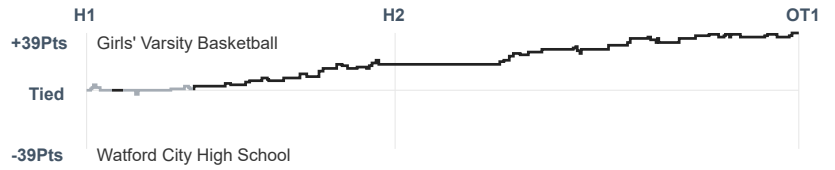

Box Score Report

LHS vs Watford City - Dec 13, 2019 - W 77-38

Period Stats

Team	1	2	Final
LHS	37	40	77
WCHS	19	19	38

Run Graph

Team Stats

	LHS	WCHS
Field Goal %	42.0%	21.0%
Effective Field Goal %	44.9%	22.6%
2FG Made/Attempted	25/55	11/49
2FG%	45.5%	22.4%
3FG Made/Attempted	4/14	2/13
3FG%	28.6%	15.4%
FT Made/Attempted	15/20	10/20
Free Throw Percentage	75.0%	50.0%
Points Per Possession	0.92	0.46
Transition Points	23	4
Points Off Turnovers	16	4
Second Chance Points	9	4
Points in the Paint	42	10
Offensive Rebounds	15	14
Defense Rebounds	38	22
Assists	14	8
Deflections	15	9
Steals	13	8
Blocks	5	4
Turnovers	20	26
Personal Fouls	19	17
Charges Taken	0	2

Girls' Varsity Basketball

Watford City High School

Girls' Varsity Basketball's Player Stats

Name	Pts	FG	3FG	FT	+/-	MINS	OREB	DREB	AST	DEFL	STL	BLK	TO	FOUL	CHG
#12 Mac Boone	5	2/9	0/3	1/2	+ 20	17	1	1	0	1	0	0	3	4	0
#13 Alexis Dressler	10	4/8	1/2	1/2	+ 26	20	3	6	4	2	0	1	3	0	0
#14 Breena Sand	0	0/0	0/0	0/0	+ 3	3	0	1	0	0	0	0	0	0	0
#15 Kennedy Johnson	0	0/1	0/0	0/0	+ 6	5	0	0	1	1	0	0	0	0	0
#21 Alayna Hill	4	2/5	0/0	0/0	+ 13	16	0	3	0	0	2	0	1	2	0
#22 Alyssa Eckroth	0	0/0	0/0	0/0	+ 3	3	0	2	0	0	1	0	0	0	0
#23 Arianna Berryhill	11	4/13	1/3	2/3	+ 25	25	2	6	4	2	4	1	1	1	0
#24 Kaylee Olson	2	1/1	0/0	0/0	+ 9	19	1	2	0	4	0	1	1	2	0
#25 Sidney Kautz	11	3/4	2/2	3/4	+ 8	13	0	1	1	1	0	0	1	0	0
#30 Jaiden Baker	19	8/15	0/2	3/3	+ 26	22	4	5	2	1	5	1	5	4	0
#31 Anna Baumgartner	0	0/1	0/0	0/0	- 1	3	0	0	0	0	0	0	0	0	0
#32 Ashton Sagaser	8	4/5	0/1	0/0	+ 27	18	2	5	0	0	0	0	0	2	0
#34 Isabella Ternes	5	1/1	0/0	3/4	+ 3	3	0	0	0	0	0	0	0	0	0
#35 Ashley Guthmiller	0	0/5	0/1	0/0	+ 17	16	0	1	0	2	0	1	4	4	0
#44 Hannah Stymeist	2	0/1	0/0	2/2	+ 10	16	1	2	2	1	1	0	1	0	0